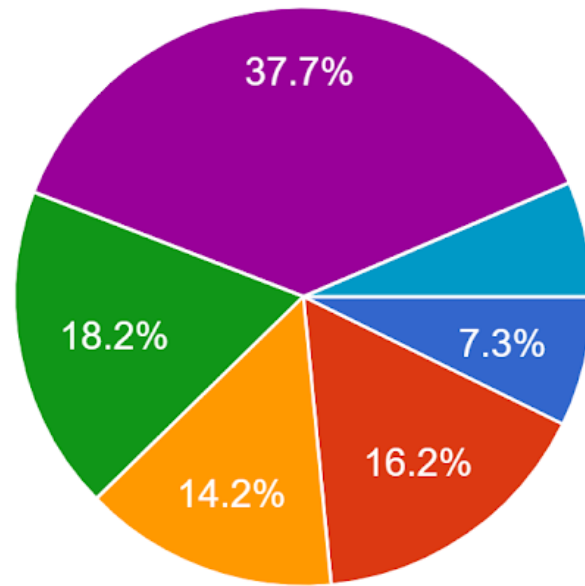

I would prefer students start school on...

358 responses

- Tuesday, August 16, 2022
- Wednesday, August 17, 2022
- Thursday, August 18, 2022
- No preference

I would prefer Fall Break occur...

358 responses

- Friday, October 7, 2022 through Monday, October 10, 2022
- Friday, October 14, 2022 through Monday, October 17, 2022
- Friday, October 21, 2022 through Monday, October 24, 2022
- Friday, October 28, 2022 through Monday, October 31, 2022
- Monday, October 31, 2022 through Tuesday, November 1, 2022
- No preference