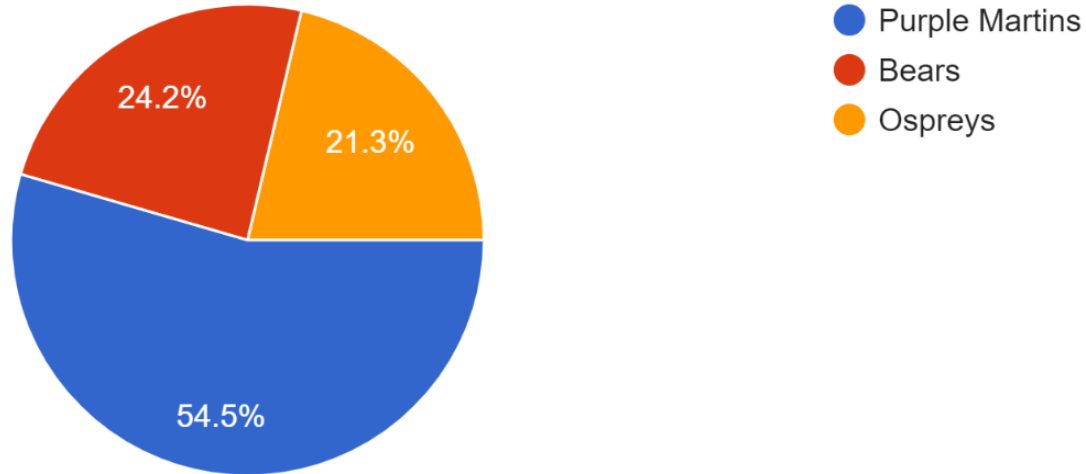

Piney Woods Elementary School

Determining the Mascot

- Considered **30** mascot options.
- **Top three** chosen by the committee: Bear Cubs, Ospreys, Purple Martins
- Surveyed the community with the top three.
 - **2363** votes
 - **54.5%** voted for the winner

School Zone Community Participation

What school zone do you reside?

2,363 responses

- Irmo Cluster
- Dutch Fork Cluster
- Chapin Cluster
- Not a resident of the school district

Top Three Vote Breakdown

I vote for the Piney Woods Elementary mascot to be the:
2,363 responses