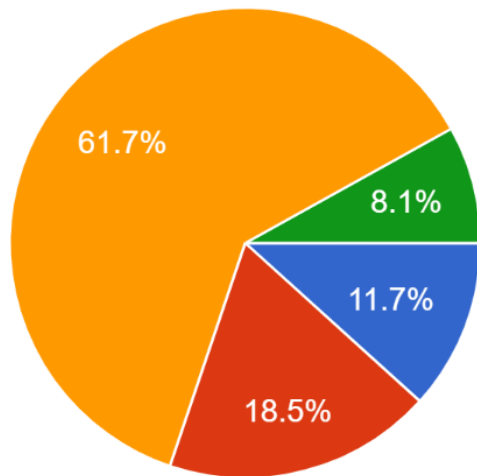

School Zone Community Participation

What school zone do you reside?

2,363 responses

- Irmo Cluster
- Dutch Fork Cluster
- Chapin Cluster
- Not a resident of the school district