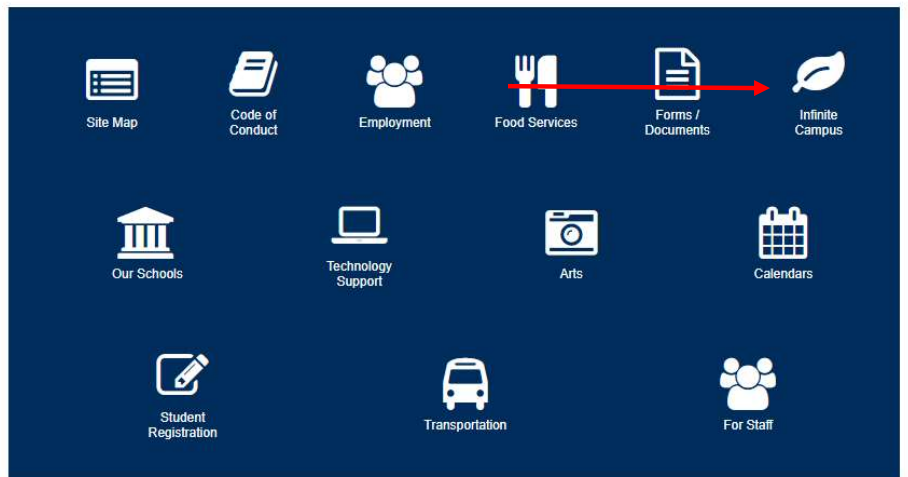

<http://www.westirondequoit.org/>

NEWS

AUGUST 2022

Aug. 30: Update on State Health Guidance

[VIEW MORE](#)

AUGUST 2022

Aug. 25: Free lunches for ALL is over; fill out Free-and-Reduced applications now

[VIEW MORE](#)