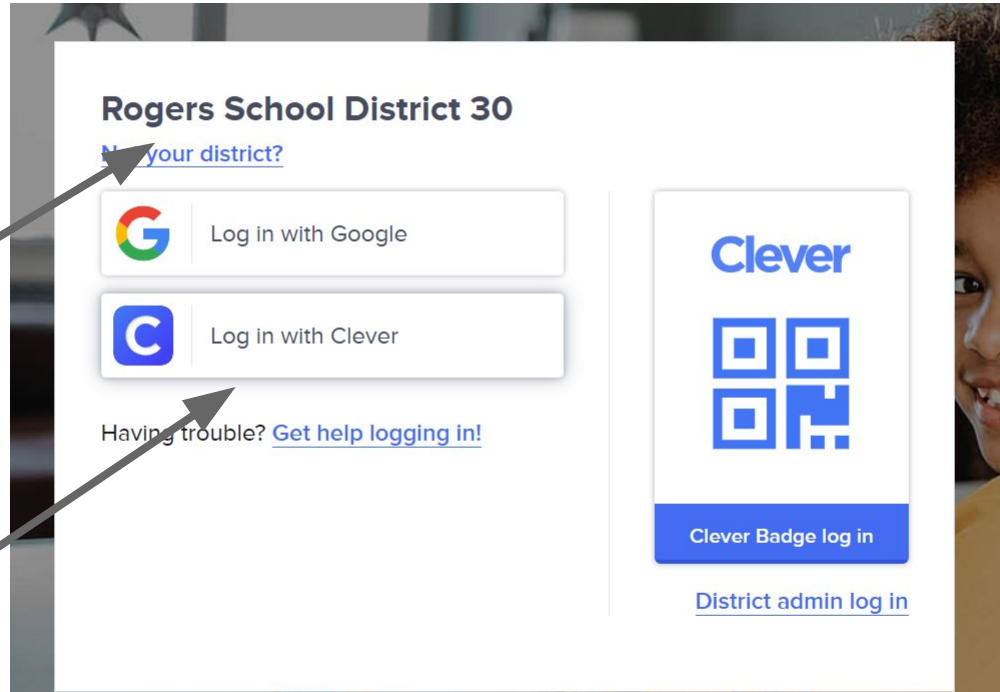

Clever

Clever Badge log in

[Parent/guardian log in](#)

[District admin log in](#)

Verify
Rogers School
District 30

Log in
with Clever

STUDENT Log In

- **USERNAME**
Six digit number (123456) or
rps30 username without the
@rps30.k12.ar.us
- **PASSWORD**
default password
(e=studentIDnumber).