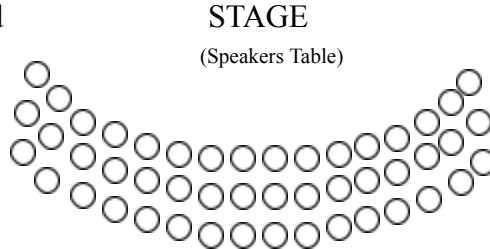

Theatre Style

Maximum seating 140

_____ # of Chairs Requested
_____ With Speaker's Table