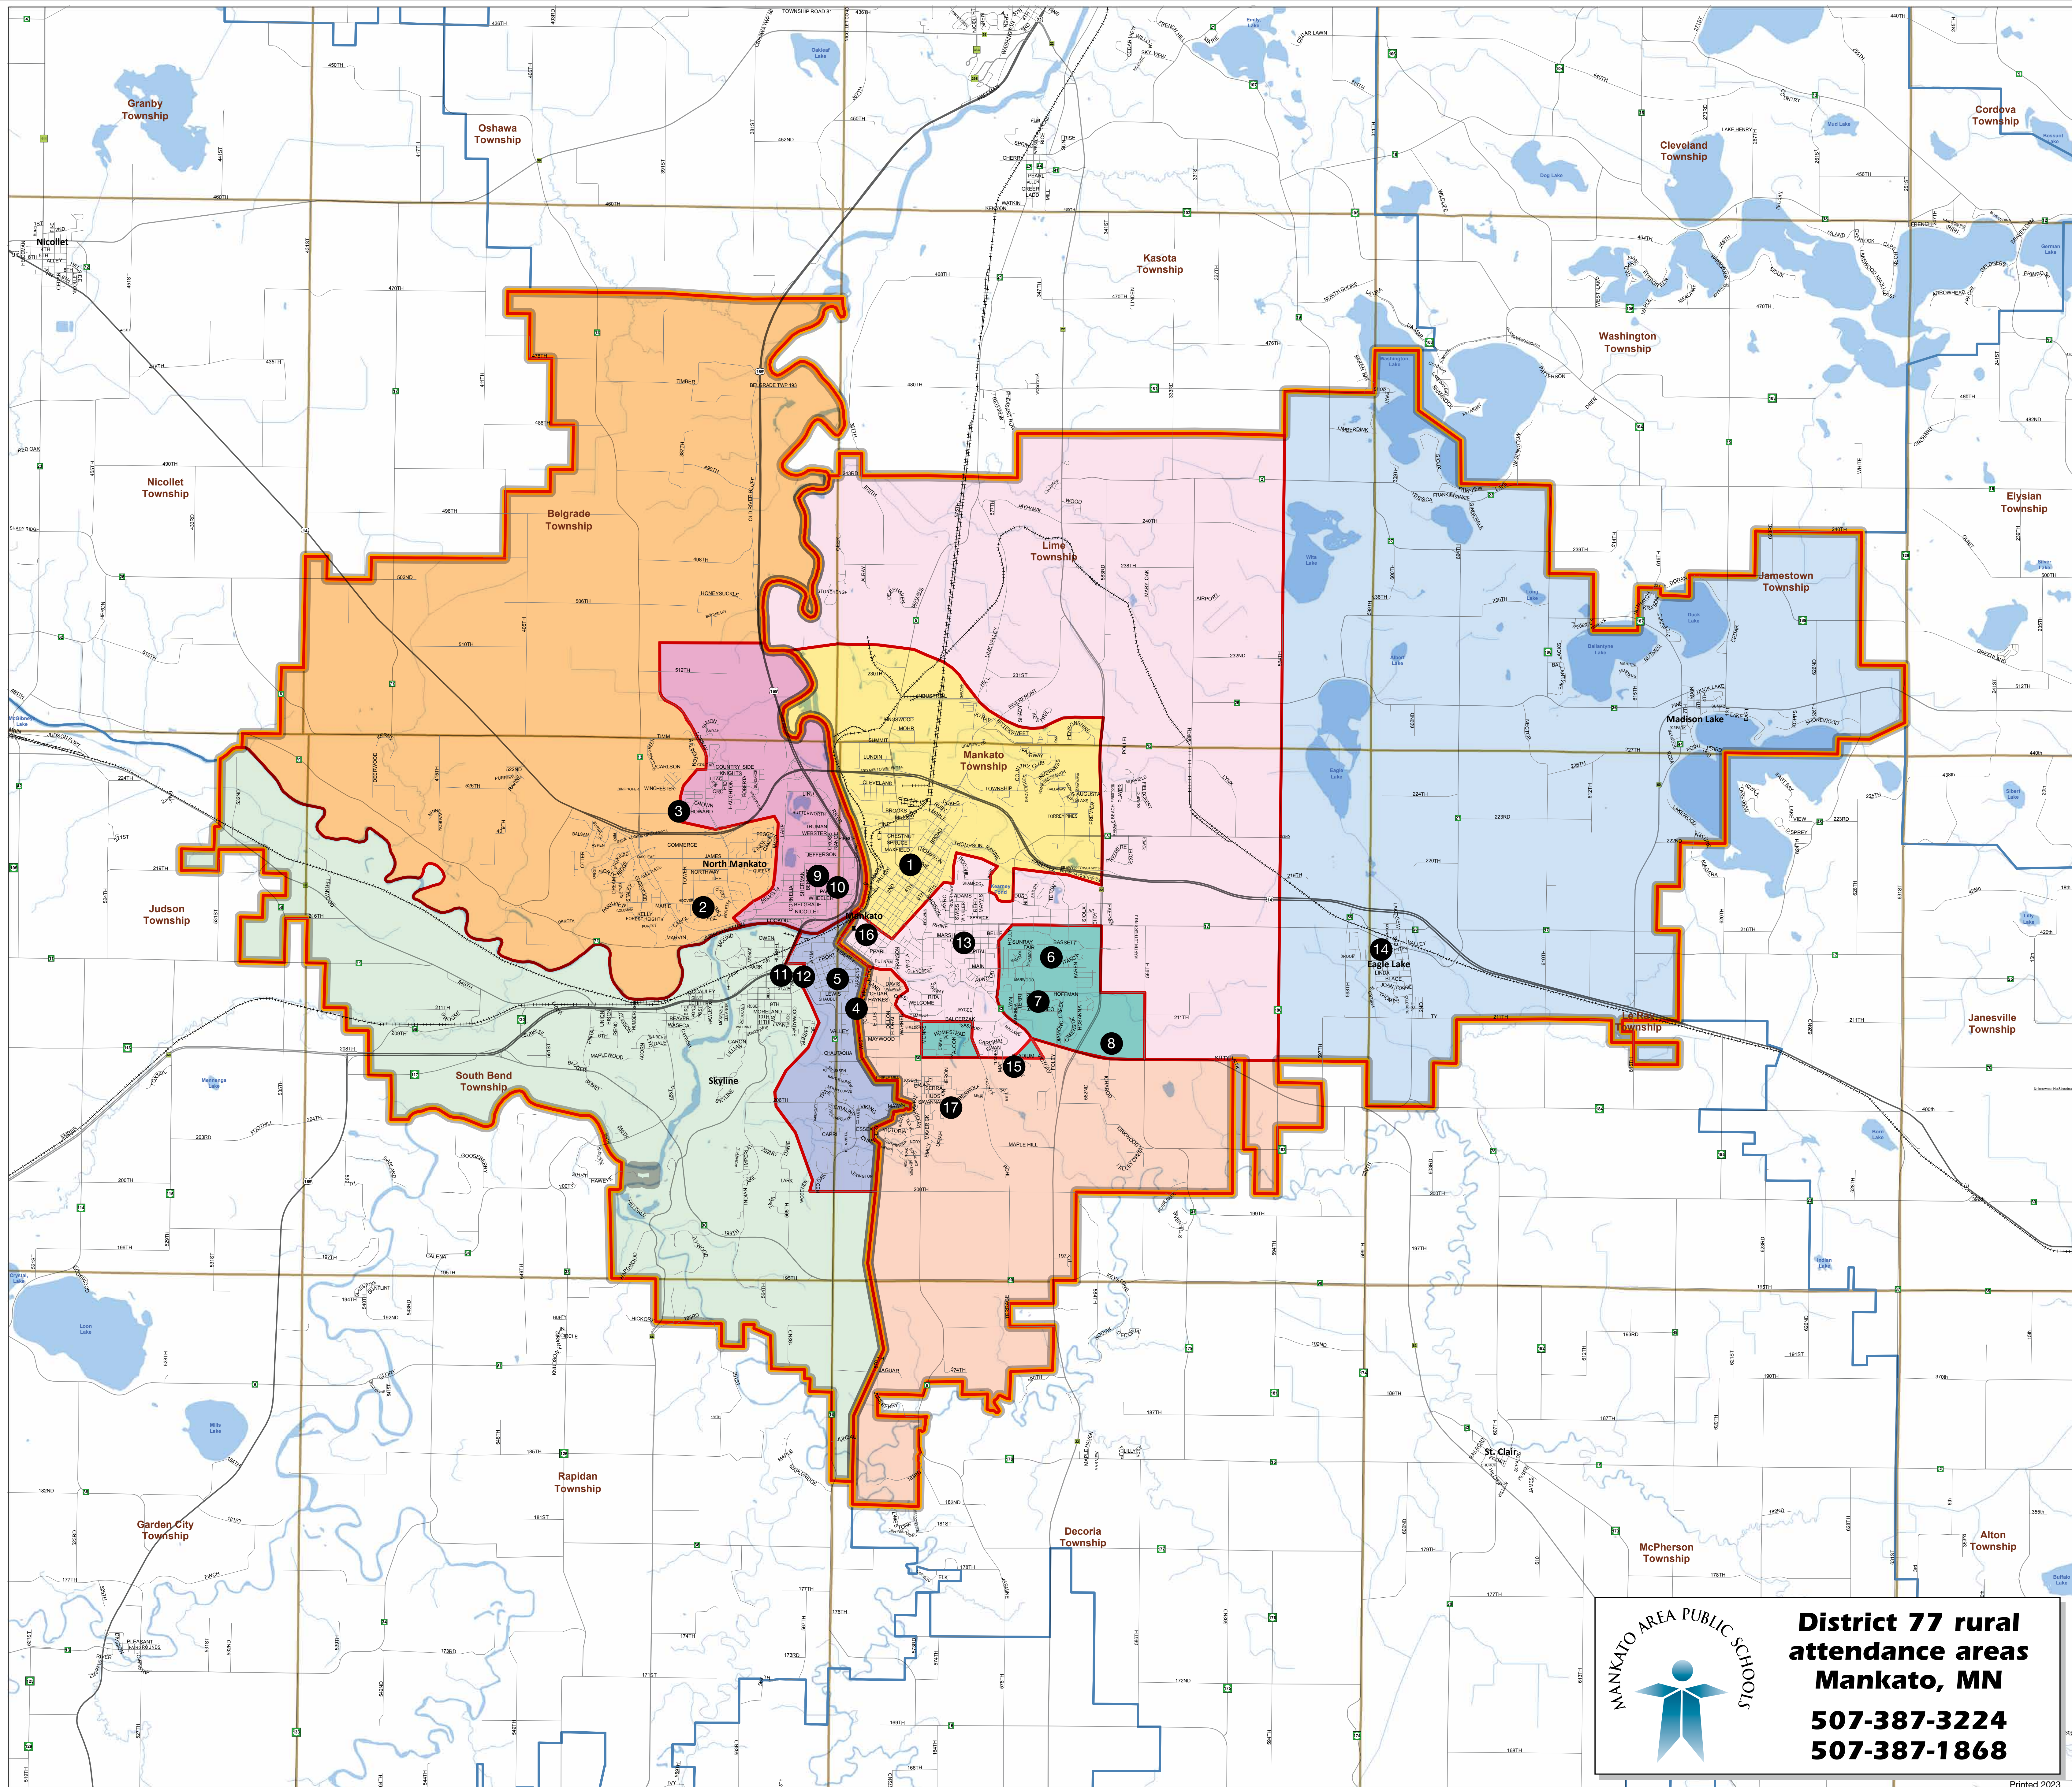

Bridges Community School - choice school, includes grades K-5
320 Garfield Avenue, North Mankato.....387-2800

Central High School and Central Freedom School - choice schools
110 Fulton Street, Mankato.....387-3047

Dakota Meadows Middle School - includes grades 6-8 (from Hoover, Monroe, Jefferson and Roosevelt)
1900 Howard Drive, North Mankato 387-5077

Eagle Lake Elementary School - includes grades K-5 from rural and in-town Eagle Lake, Madison Lake
500 Le Sueur Avenue, Eagle Lake.....257-3530

East High School - includes grades 9-12 (from Prairie Winds Middle School)
2600 Hoffman Road, Mankato.....387-5671

Center For Learning - Serving parents/children birth to age 5 for Early Childhood Screening and Family Education
15 Map Dr, Mankato.....625-4620

Prairie Winds Middle School - includes grades 6-8 (from Eagle Lake, Franklin, Kennedy, Rosa Parks and Washington)
1200 Prairie Winds Drive, Mankato.....345-6625

West High School - includes grades 9-12 (from Dakota Meadows Middle School)
1351 South Riverfront Drive, Mankato.....387-3461

**District 77 rural
attendance areas
Mankato, MN**
507-387-3224
507-387-1868