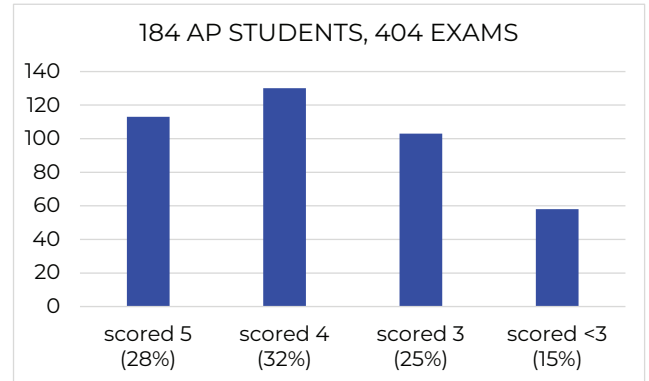

2023 AP SCORE SUMMARY