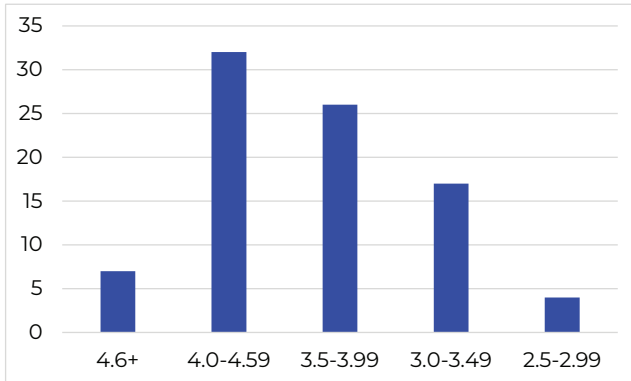

ACADEMIC CURRICULUM

- The Summit operates on a traditional semester system - the school day has five 65-minute bells; each class meets three times a week
- Students must take six full credit/full bell courses each semester
- Class scheduling does not permit students to enroll in all courses for which they are eligible
- While students very rarely take AP courses before sophomore year, 95% of students in the Class of 2023 took at least one AP course
- Students enrolled in AP courses are required to take the AP Exam
- **The Summit does not rank students, a result of our small class size and the considerable percentage of high academic achievers**

CLASS OF 2024 6 SEMESTER GRADE DISTRIBUTION