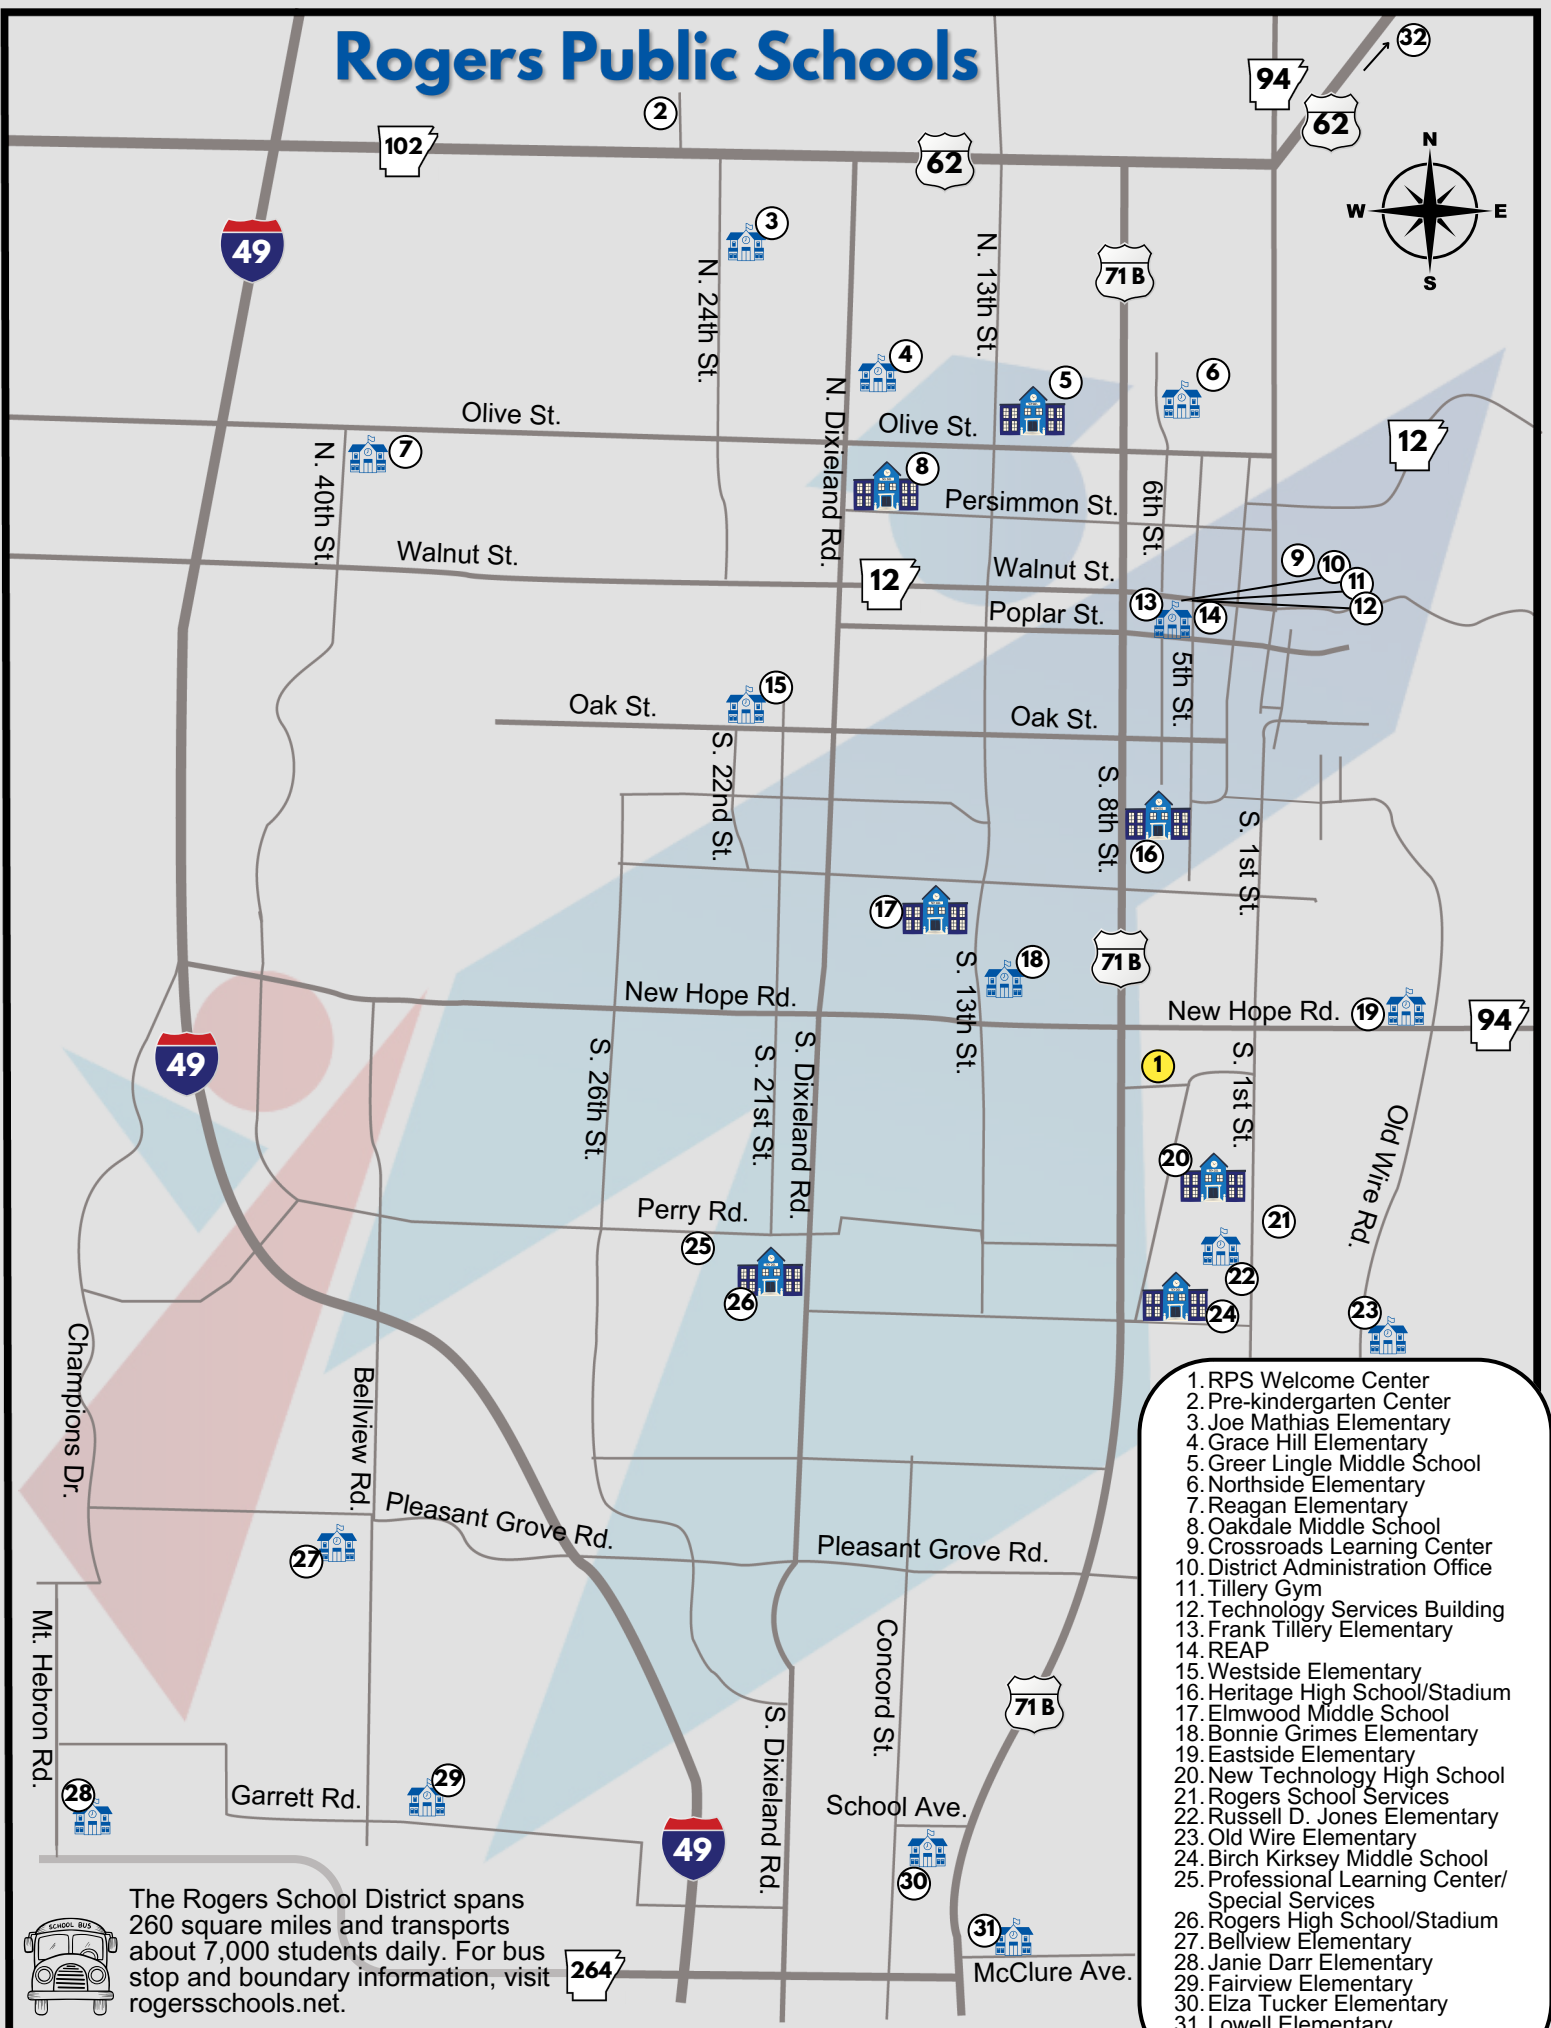

Rogers Public Schools

1. RPS Welcome Center
2. Pre-kindergarten Center
3. Joe Mathias Elementary
4. Grace Hill Elementary
5. Greer Middle School
6. Northside Elementary
7. Reagan Elementary
8. Oakdale Middle School
9. Crossroads Learning Center
10. District Administration Office
11. Tillery Gym
12. Technology Services Building
13. Frank Tillery Elementary
14. REAP
15. Westside Elementary
16. Heritage High School/Stadium
17. Elmwood Middle School
18. Bonnie Grimes Elementary
19. Eastside Elementary
20. New Technology High School
21. Rogers School Services
22. Russell D. Jones Elementary
23. Old Wire Elementary
24. Birch Kirksey Middle School
25. Professional Learning Center/ Special Services
26. Rogers High School/Stadium
27. Bellview Elementary
28. Janie Darr Elementary
29. Fairview Elementary
30. Elza Tucker Elementary
31. Lowell Elementary
32. Garfield Elementary

The Rogers School District spans 260 square miles and transports about 7,000 students daily. For bus stop and boundary information, visit rogersschools.net.