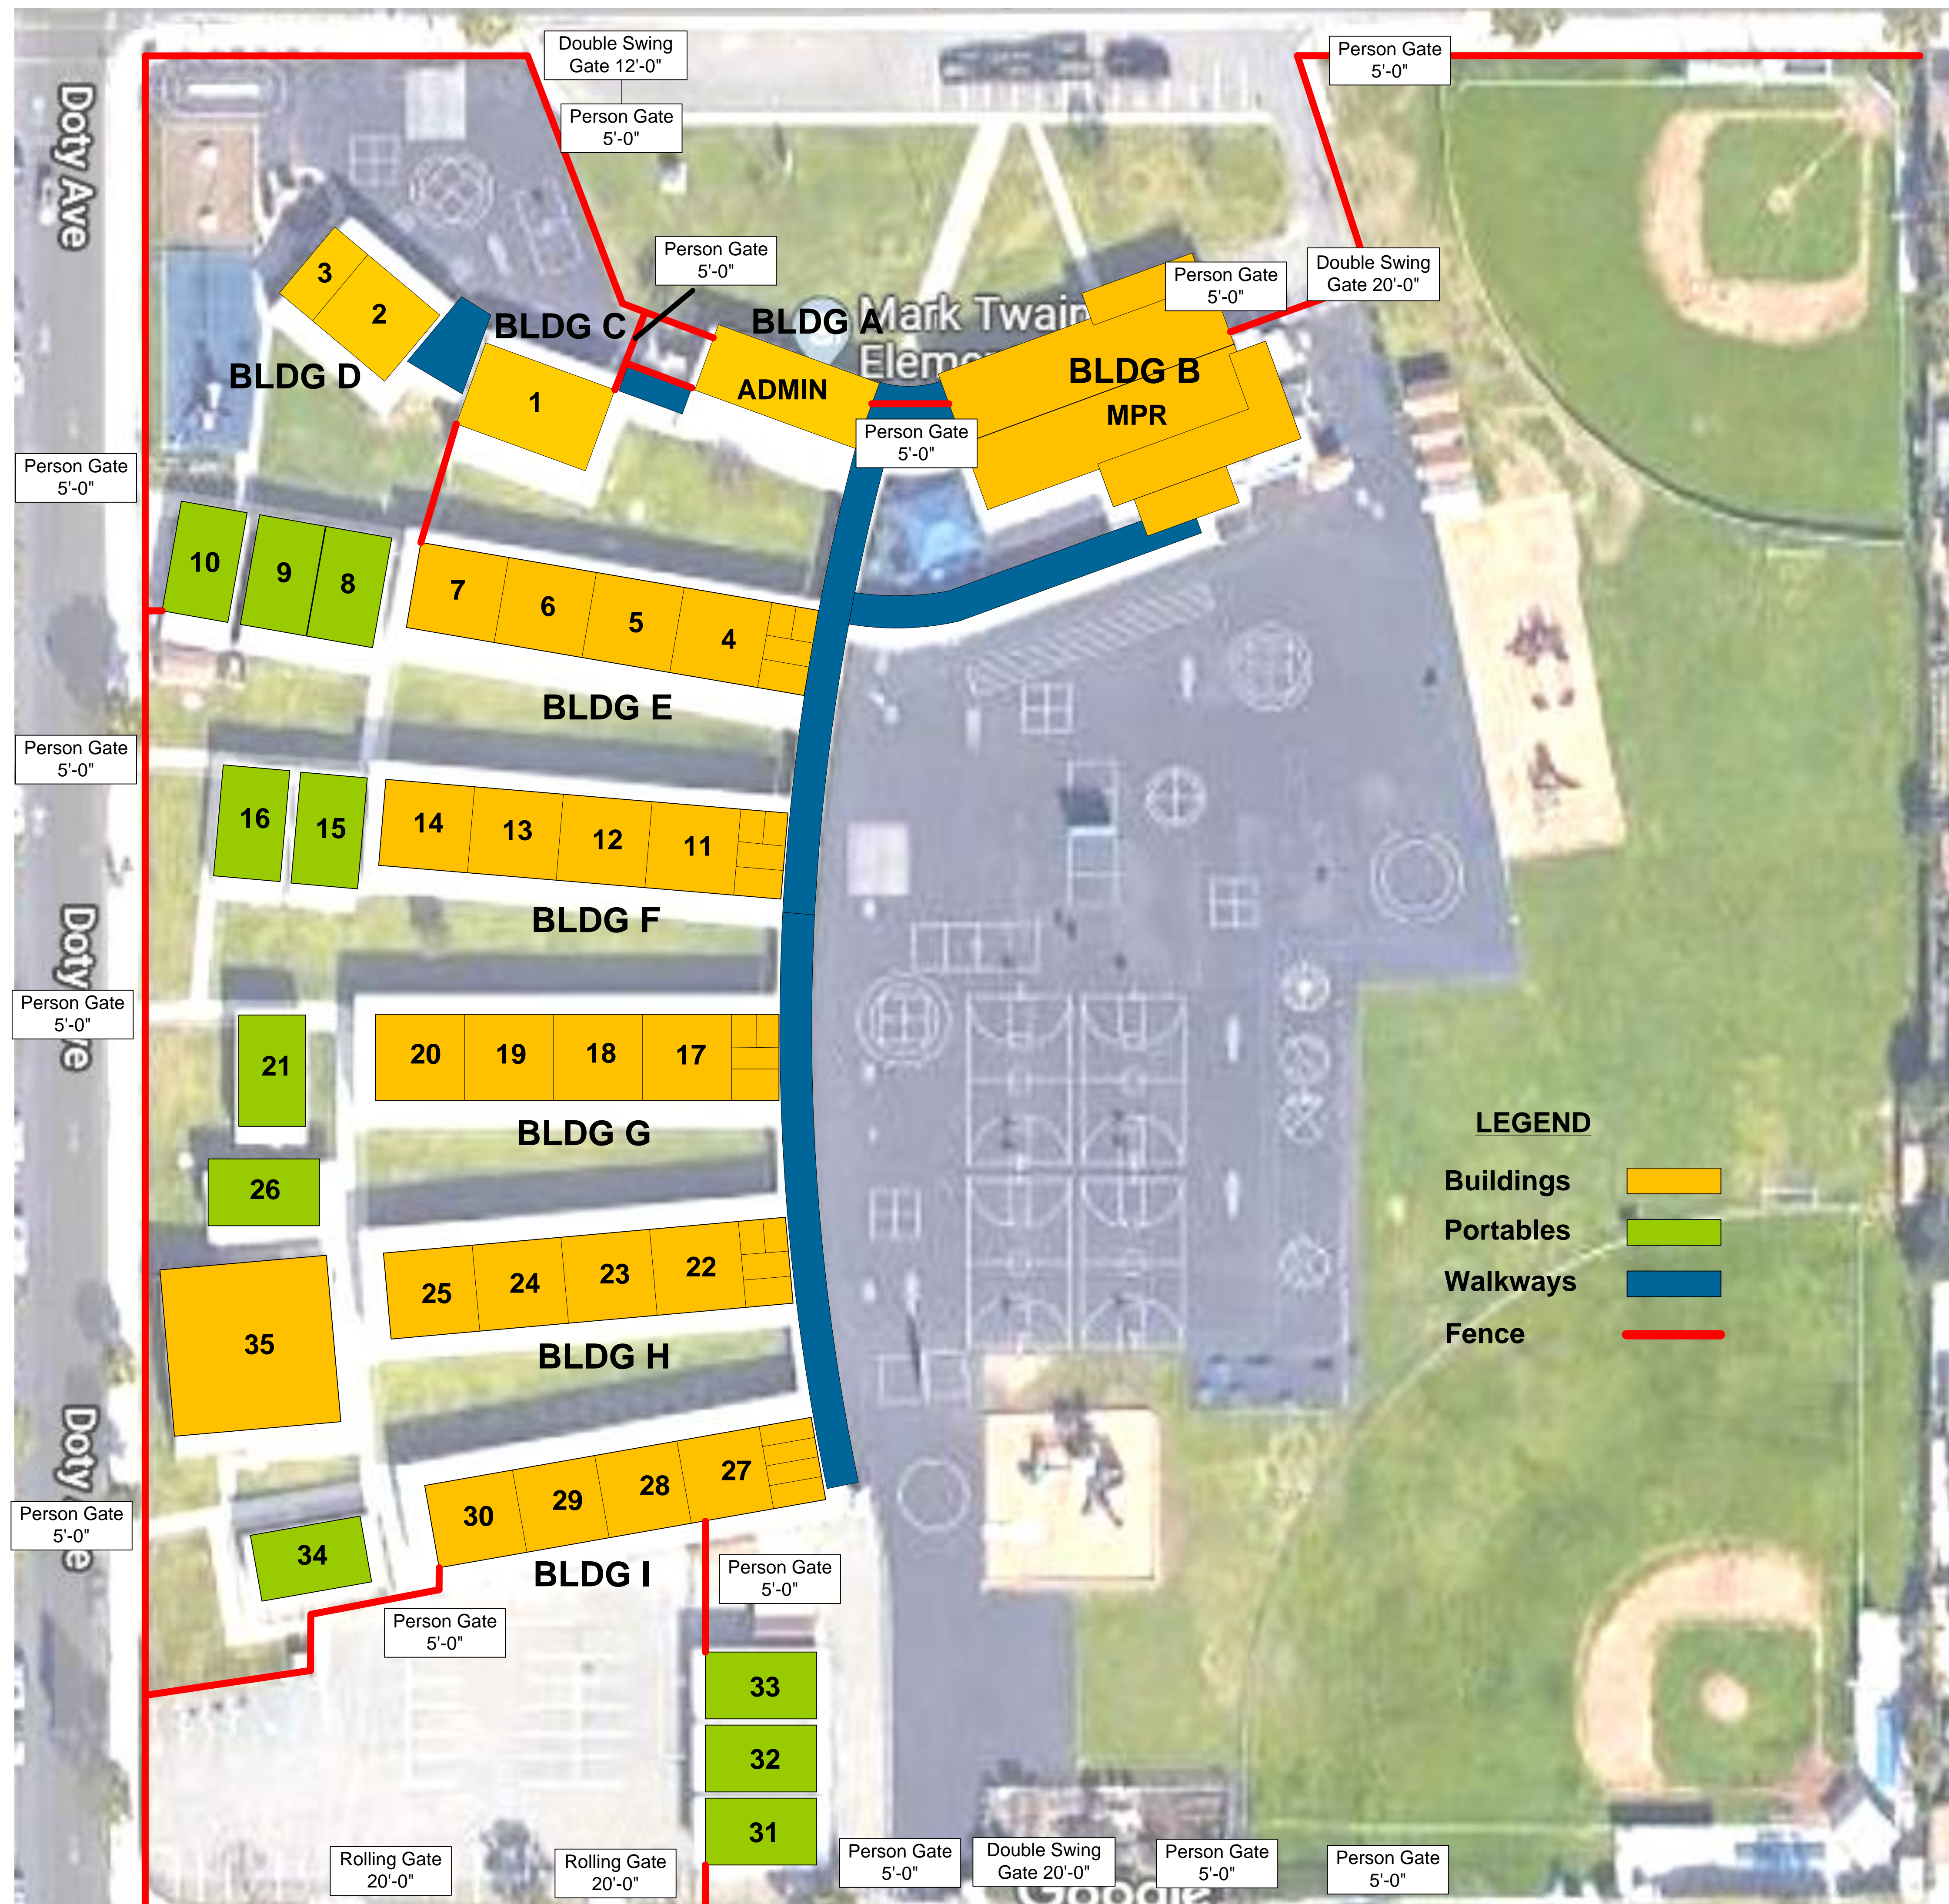

Mark Twain Elementary School

Address: 3728 W 154th St, Lawndale, CA 90260
Phone: (310) 675-9134

REV: 9/29/23

SCALE:
NTS

Person Gate 5'-0"

Double Swing Gate 12'-0"

Person Gate 5'-0"

Person Gate 5'-0"

Person Gate 5'-0"

Person Gate 5'-0"

Double Swing Gate 20'-0"

Person Gate 5'-0"

Person Gate 5'-0"

Person Gate 5'-0"

Person Gate 5'-0"

Person Gate 5'-0"

Person Gate 5'-0"

Rolling Gate 20'-0"

Rolling Gate 20'-0"

Person Gate 5'-0"

Double Swing Gate 20'-0"

Person Gate 5'-0"

Person Gate 5'-0"

Doty Ave

Doty Ave

Doty Ave

Mark Twain Elementary

Google