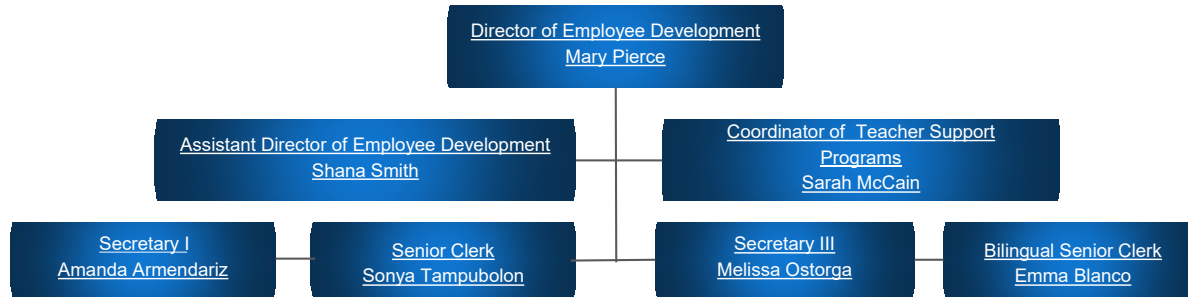

Employee Development Department Organizational Chart

Program Specialists

Ana Barragan	Ashley Ortiz	Christina Petriccione	Dan Schaefer	Deborah Nation	Gloria Martinez	Jessica Ortiz
Kimberly Campbell	Kimberly Nieblas	Sarah Batarseh Onboarding Lead	Michael Doll	Mischa Tacchia	Morgan Pelletera Demonstration Program & Student Teacher Lead	
QiQing Hu	Rosalinda Paige PAR Lead	Program Specialist Vacant		Sarah Clobes TIP Lead	Seth Freehling	

Additional Support Personnel

32 Administrative Coaches	144 Classified Mentors	71 Demonstration Teachers
88 Part Time Onboarding Coaches	114 Part Time TIP Mentors	20 TLC Coaches