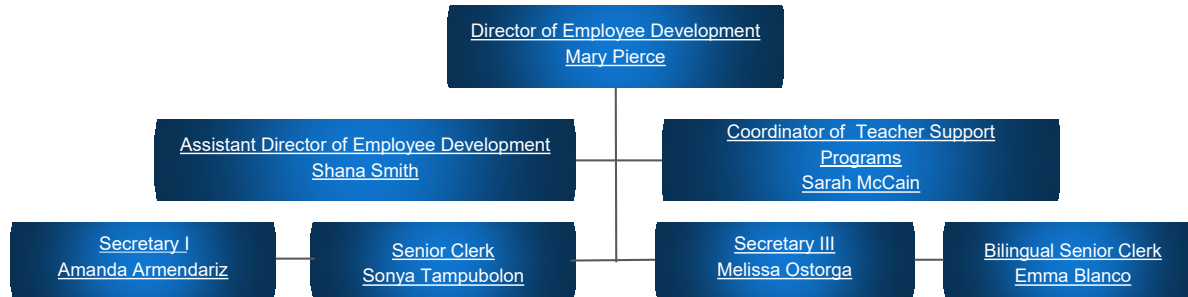

Employee Development Department Organizational Chart

Program Specialists

Ana Barragan	Ashley Ortiz	Christina Petriccione	Dan Schaefer	Deborah Nation	Gloria Martinez	Jessica Ortiz
Kimberly Campbell	Kimberly Nieblas	Sarah Batarseh Onboarding Lead	Michael Doll	Mischa Tacchia	Morgan Pellettera Demonstration Program & Student Teacher Lead	
QiQing Hu	Rosalinda Paige PAR Lead	Program Specialist Vacant		Sarah Clobes TIP Lead	Seth Freehling	

Additional Support Personnel

32 Administrative Coaches	144 Classified Mentors	71 Demonstration Teachers
88 Part Time Onboarding Coaches	114 Part Time TIP Mentors	20 TLC Coaches