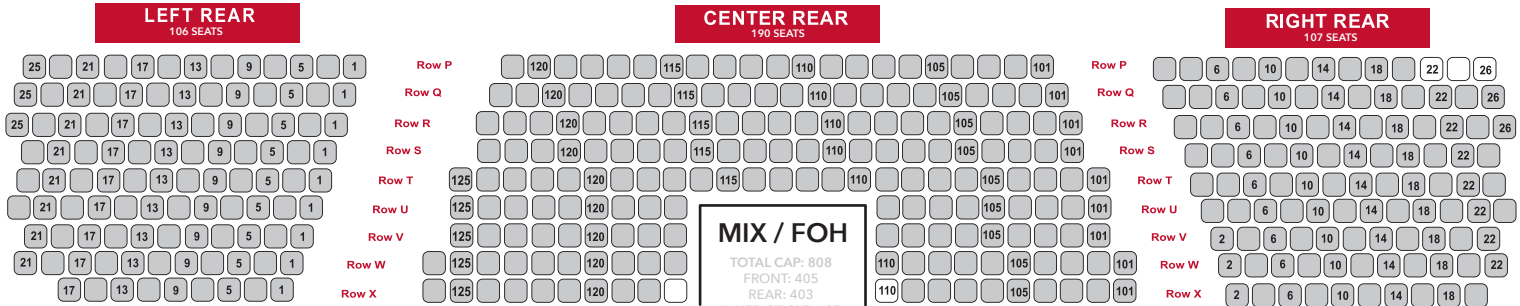

STAGE

- Inner Circle / VIP Seating
- General Seating
- Handicap Accessible Seating
- Obstructed View Seating

MIX / FOH

TOTAL CAP: 808
 FRONT: 405
 REAR: 403
 INNER CIRCLE: 137
 GENERAL: 621
 STAC EVENTS MAP