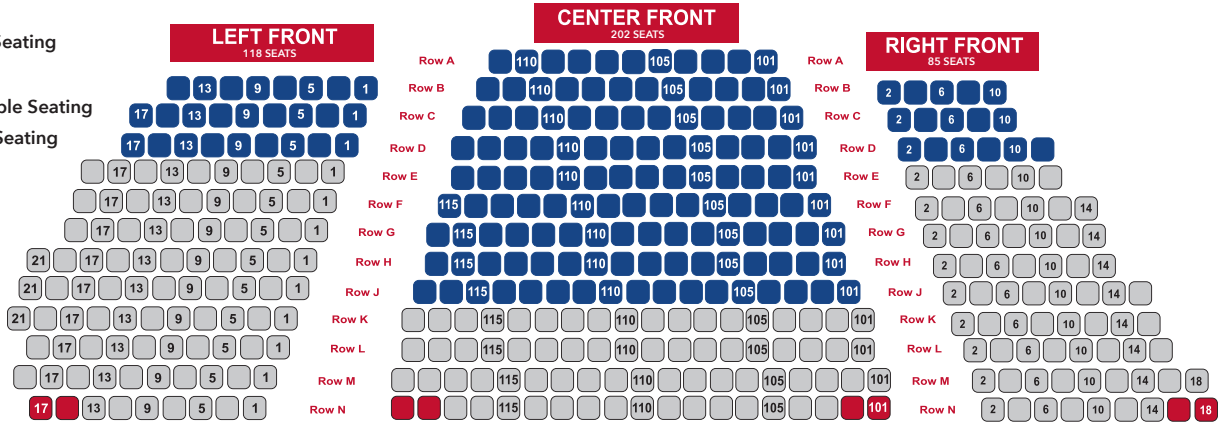

STAGE

- Inner Circle / VIP Seating
- General Seating
- Handicap Accessible Seating
- Obstructed View Seating

MIX / FOH

TOTAL CAP: 808
 FRONT: 405
 REAR: 403
 INNER CIRCLE: 137
 GENERAL: 621
 STAC EVENTS MAP