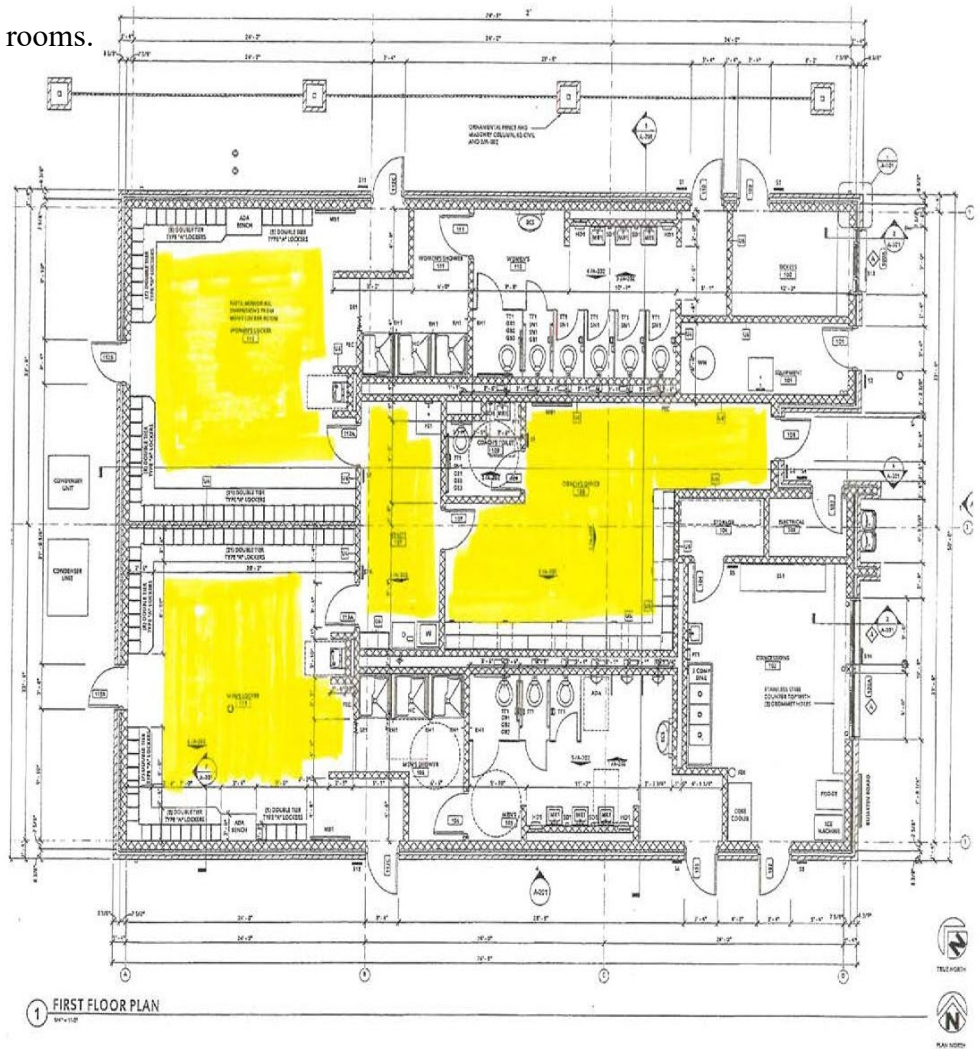

If and when shelter is needed, the following locations will be utilized inside the Baseball/Softball complex:

ONLY INTERIOR WALLS SHOULD BE USED **PLEASE STAND FACING THE WALL**

Gym / Wrestling Room / Cheer Room

Warning: A warning is issued when a hazardous weather or hydrologic event is occurring.

UHS Gym, lower level

Seek shelter in offices and wrestling room.

UHS Track Complex

Seek shelter in office and locker rooms.

1 FIRST FLOOR PLAN