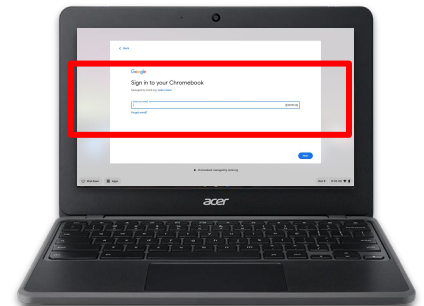

Logging into a Zion 6 Chromebook

Kindergarten ONLY

Hold the **Clever QR code** up to the internal camera at the top

Grades 1-8

Log in using zion6.org credentials

Accessing Zoom and Classwork

Grades K-2

1