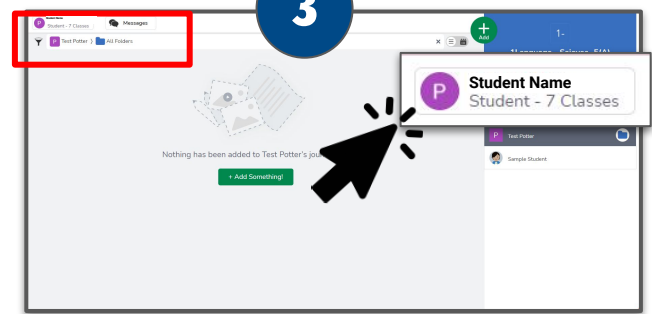

Important Numbers:

Technology Helpline	(847) 379-0099
Beulah Park Office	(847) 746-1429
Lakeview Office	(847) 872-0255
East Office	(847) 872-5425
West Office	(847) 746-8222
Elmwood Office	(847) 746-1491
SPMS Office	(847) 746-8136
ZCMS Office	(847) 746-1431

Logging into a Zion 6 Chromebook

Kindergarten ONLY

Hold the **Clever QR code** up to the internal camera at the top

Grades 1-8

Log in using zion6.org credentials

Accessing Zoom and Classwork

Grades K-2

1

2

3

4

5