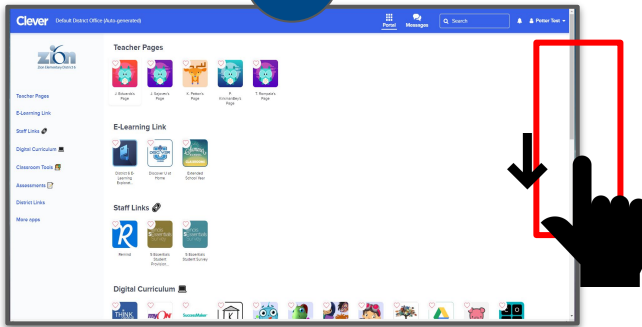

Logging into a Zion 6 Chromebook

Kindergarten ONLY

Hold the **Clever QR code** up to the internal camera at the top

Grades 1-8

Log in using zion6.org credentials

Accessing Zoom and Classwork

Grades K-2

1