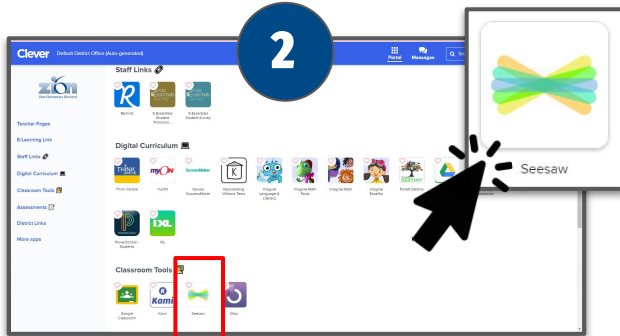

Important Numbers:

Technology Helpline	(847) 379-0099
Beulah Park Office	(847) 746-1429
Lakeview Office	(847) 872-0255
East Office	(847) 872-5425
West Office	(847) 746-8222
Elmwood Office	(847) 746-1491
SPMS Office	(847) 746-8136
ZCMS Office	(847) 746-1431

Logging into a Zion 6 Chromebook

Kindergarten ONLY

Hold the **Clever QR code** up to the internal camera at the top

Grades 1-8

Log in using zion6.org credentials

Accessing Zoom and Classwork

Grades K-2

1

2

3

4

5