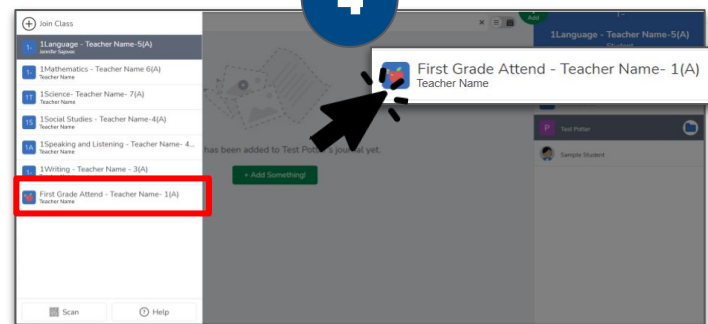

Important Numbers:

Technology Helpline	(847) 379-0099
Beulah Park Office	(847) 746-1429
Lakeview Office	(847) 872-0255
East Office	(847) 872-5425
West Office	(847) 746-8222
Elmwood Office	(847) 746-1491
SPMS Office	(847) 746-8136
ZCMS Office	(847) 746-1431

Logging into a Zion 6 Chromebook

Kindergarten ONLY

Hold the **Clever QR code** up to the internal camera at the top

Grades 1-8

Log in using zion6.org credentials

Accessing Zoom and Classwork

Grades K-2

1

2

3

4

5