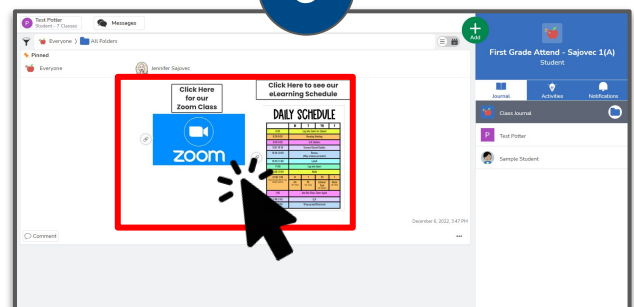

Important Numbers:

Technology Helpline	(847) 379-0099
Beulah Park Office	(847) 746-1429
Lakeview Office	(847) 872-0255
East Office	(847) 872-5425
West Office	(847) 746-8222
Elmwood Office	(847) 746-1491
SPMS Office	(847) 746-8136
ZCMS Office	(847) 746-1431

Logging into a Zion 6 Chromebook

Kindergarten ONLY

Hold the **Clever QR code** up to the internal camera at the top

Grades 1-8

Log in using zion6.org credentials

Accessing Zoom and Classwork

Grades K-2

1

2

3

4

5