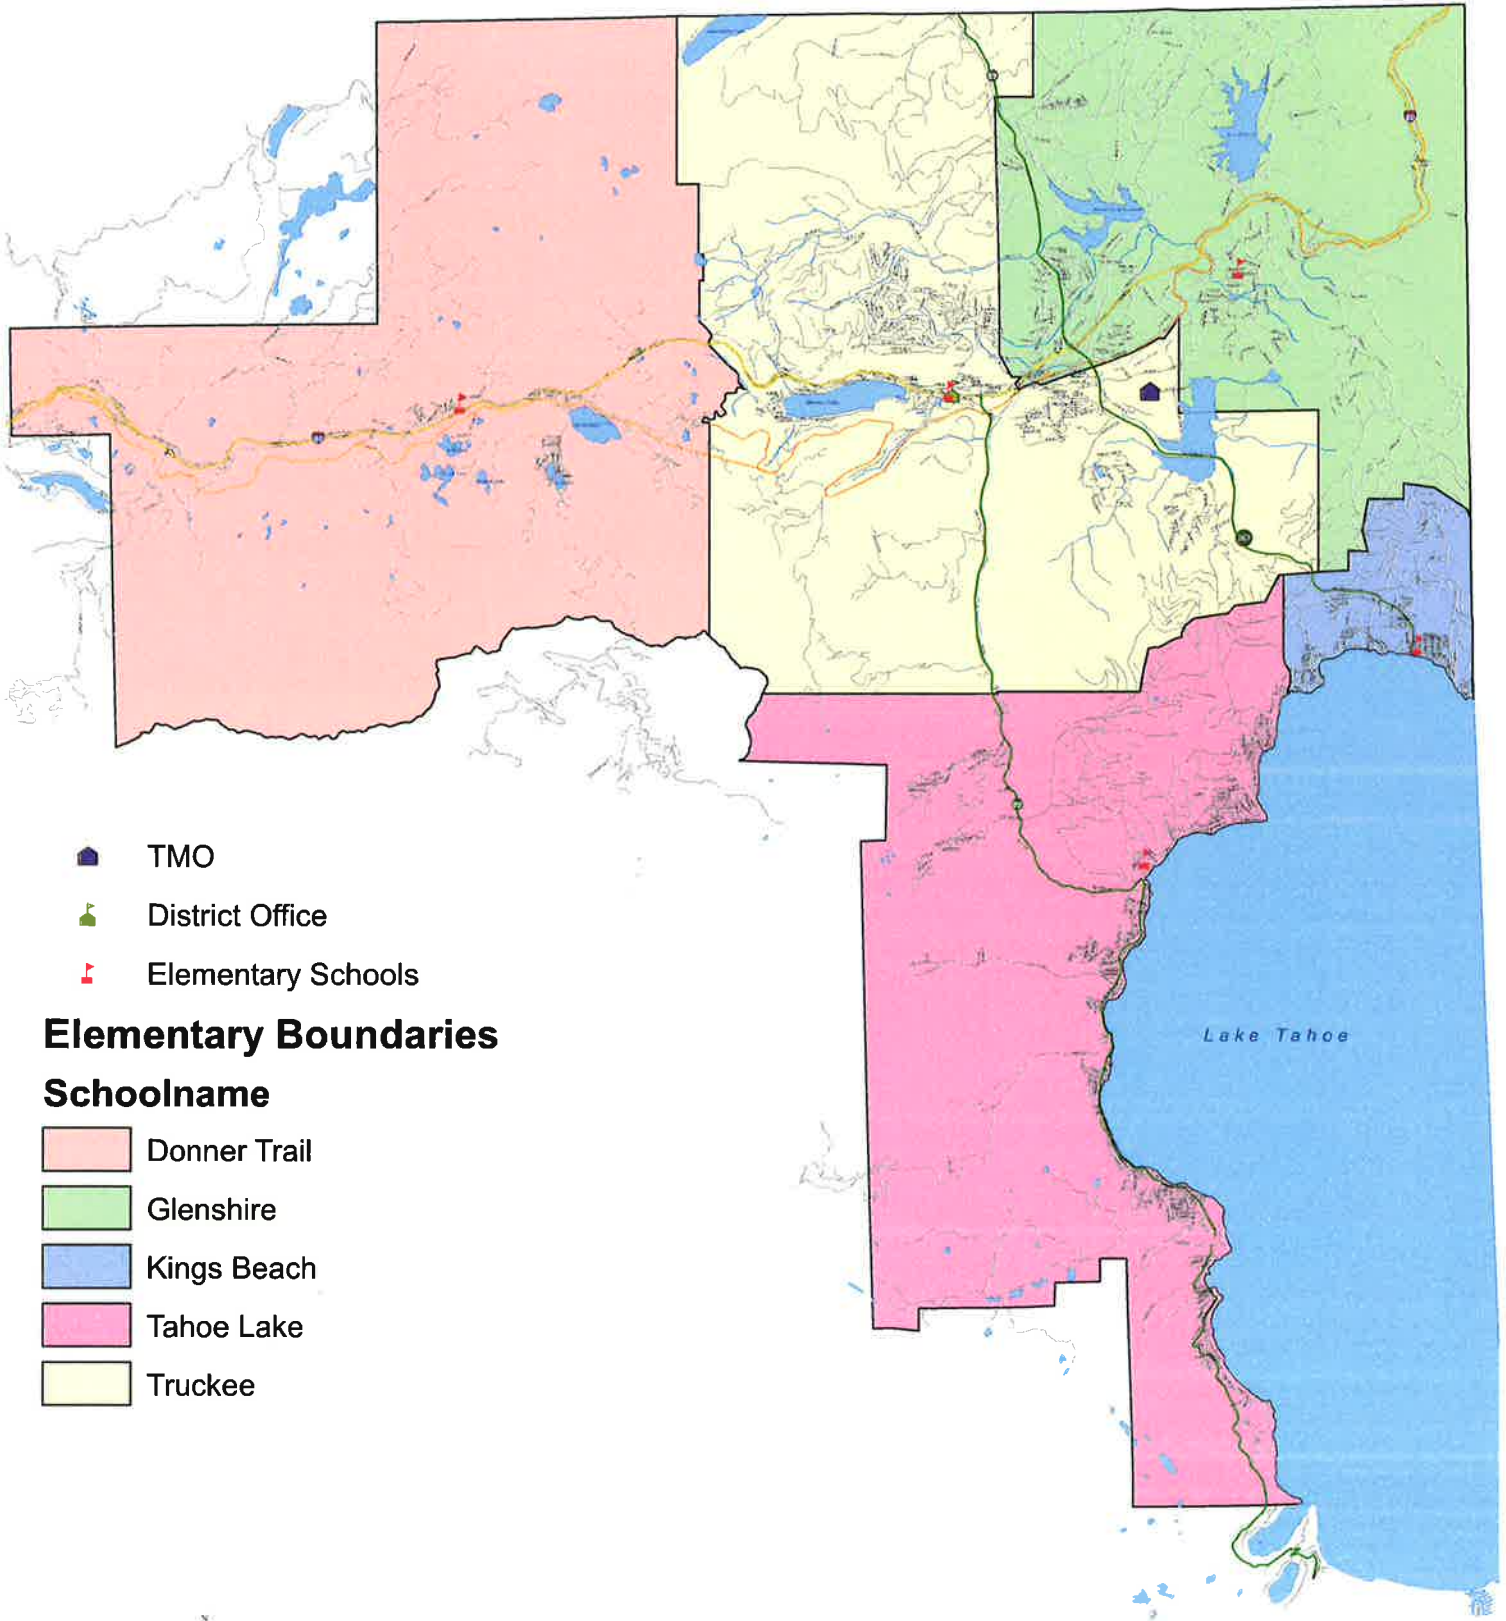

TAHOE TRUCKEE UNIFIED SCHOOL DISTRICT ELEMENTARY SCHOOL ATTENDANCE BOUNDARIES

-  TMO
-  District Office
-  Elementary Schools

Elementary Boundaries

Schoolname

-  Donner Trail
-  Glenshire
-  Kings Beach
-  Tahoe Lake
-  Truckee