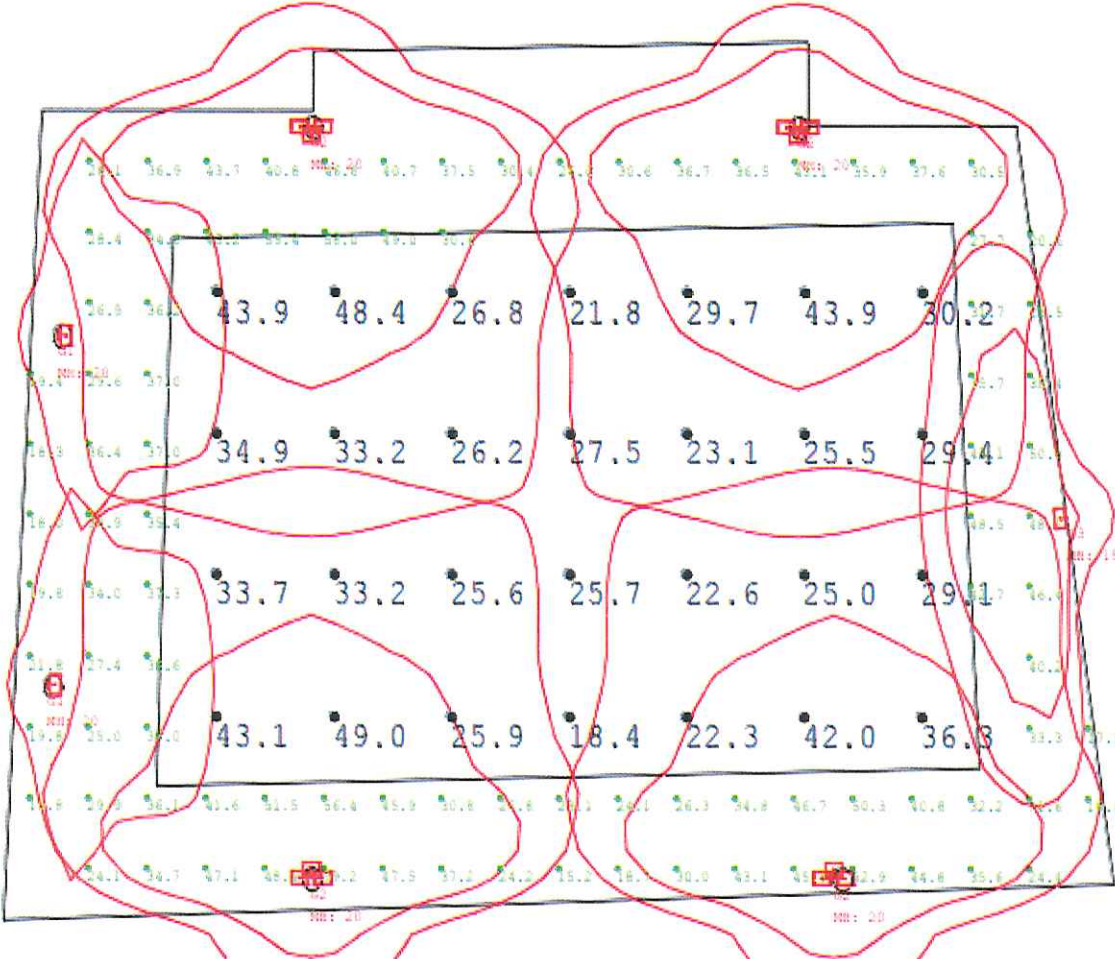

Redwood High School

Campus Lighting Fixture List and Locations

Map 1 - Redwood HS Pool Layout

Redwood HS - MAP 2

Redwood HS – MAP 2 – Pool Area