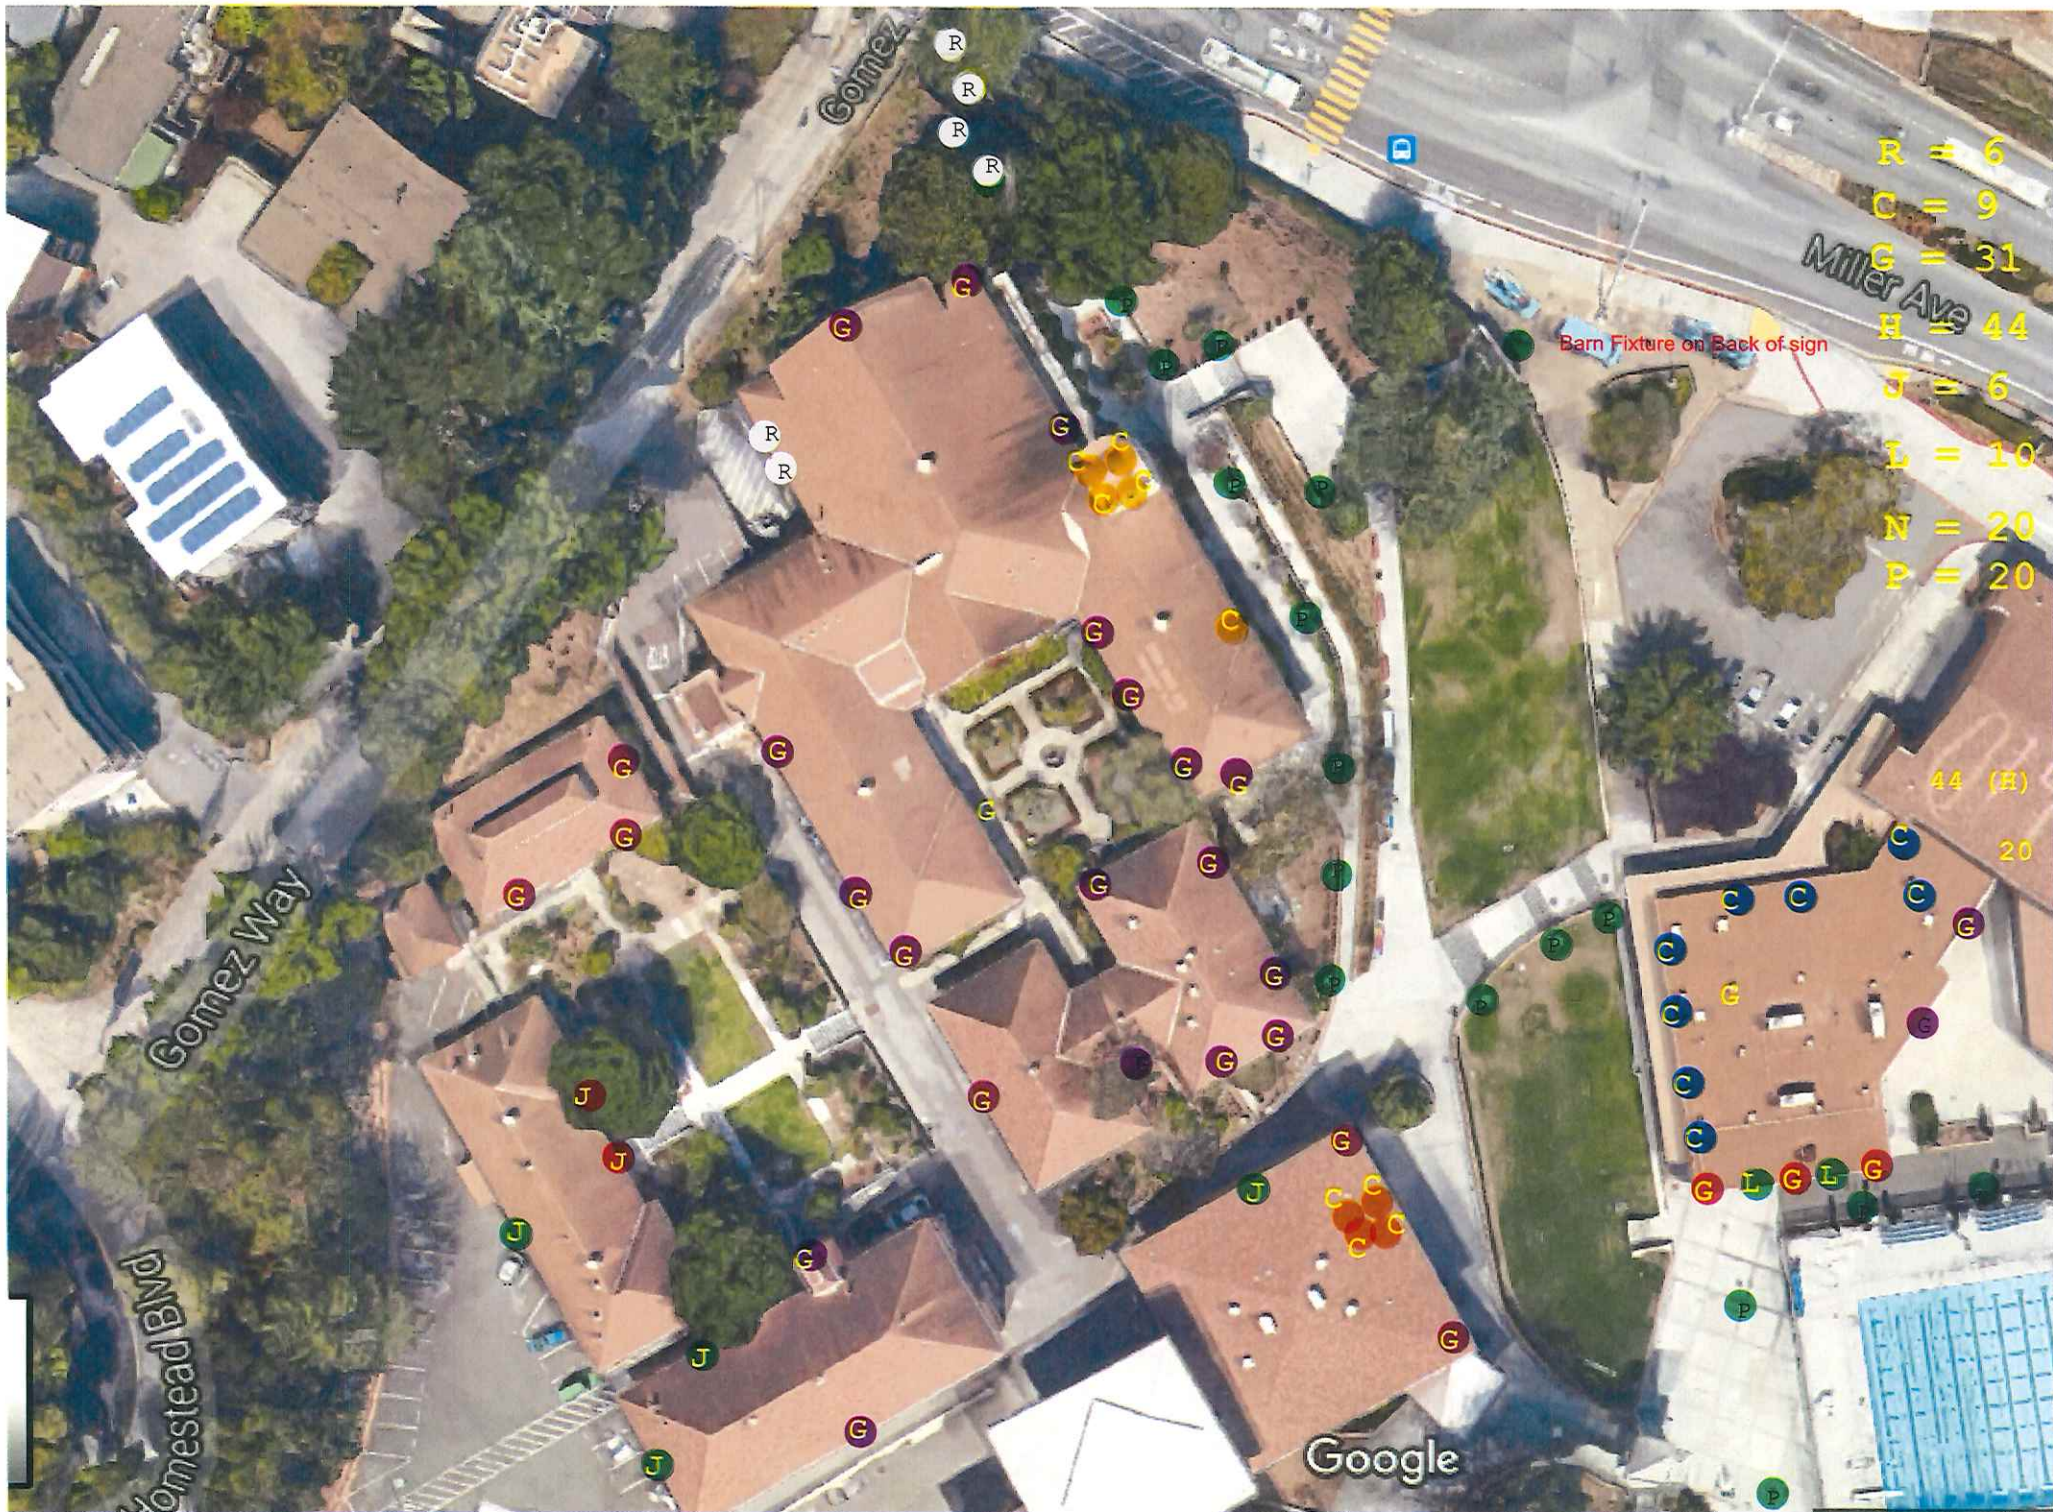

# **Tamalpais High School**

## **Campus Lighting Fixture List and Locations**

- R = 6
- C = 9
- G = 31
- H = 44
- J = 6
- L = 10
- N = 20
- P = 20

Barn Fixture on Back of sign

44 (H)  
20

# TAMALPAIS HS MAP I

TAMALPAIS HS MAP 2

# Map 5 – Tamalpais HS Pool Layout