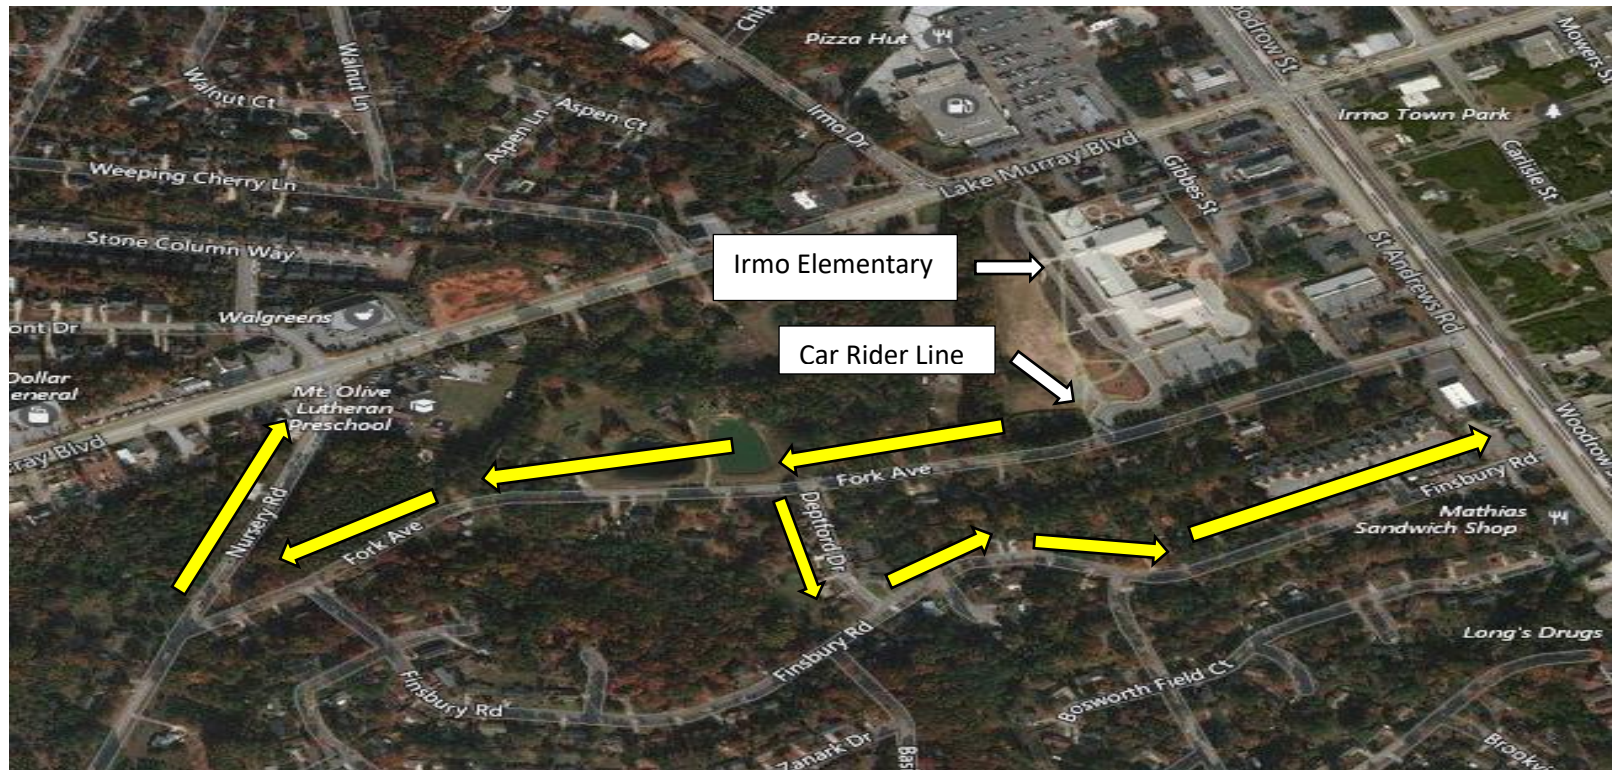

## Navigating Car Rider Line at Irmo Elementary

When leaving out of Car Rider Line you must turn **RIGHT** only during the following times: **7:15-8:15AM and 2:30-3:30PM**

### **If you need to go to St. Andrews Road-**

- After turning Right onto Fork Ave, turn left onto Deptford Drive
- Then turn left onto Finsbury Road which will bring you out to St. Andrews Road

### **If you need to go back to Lake Murray Blvd-**

- After turning Right onto Fork Ave, turn Right onto Nursery Road
- Follow Nursery Road to the Stop Light at Lake Murray Blvd.