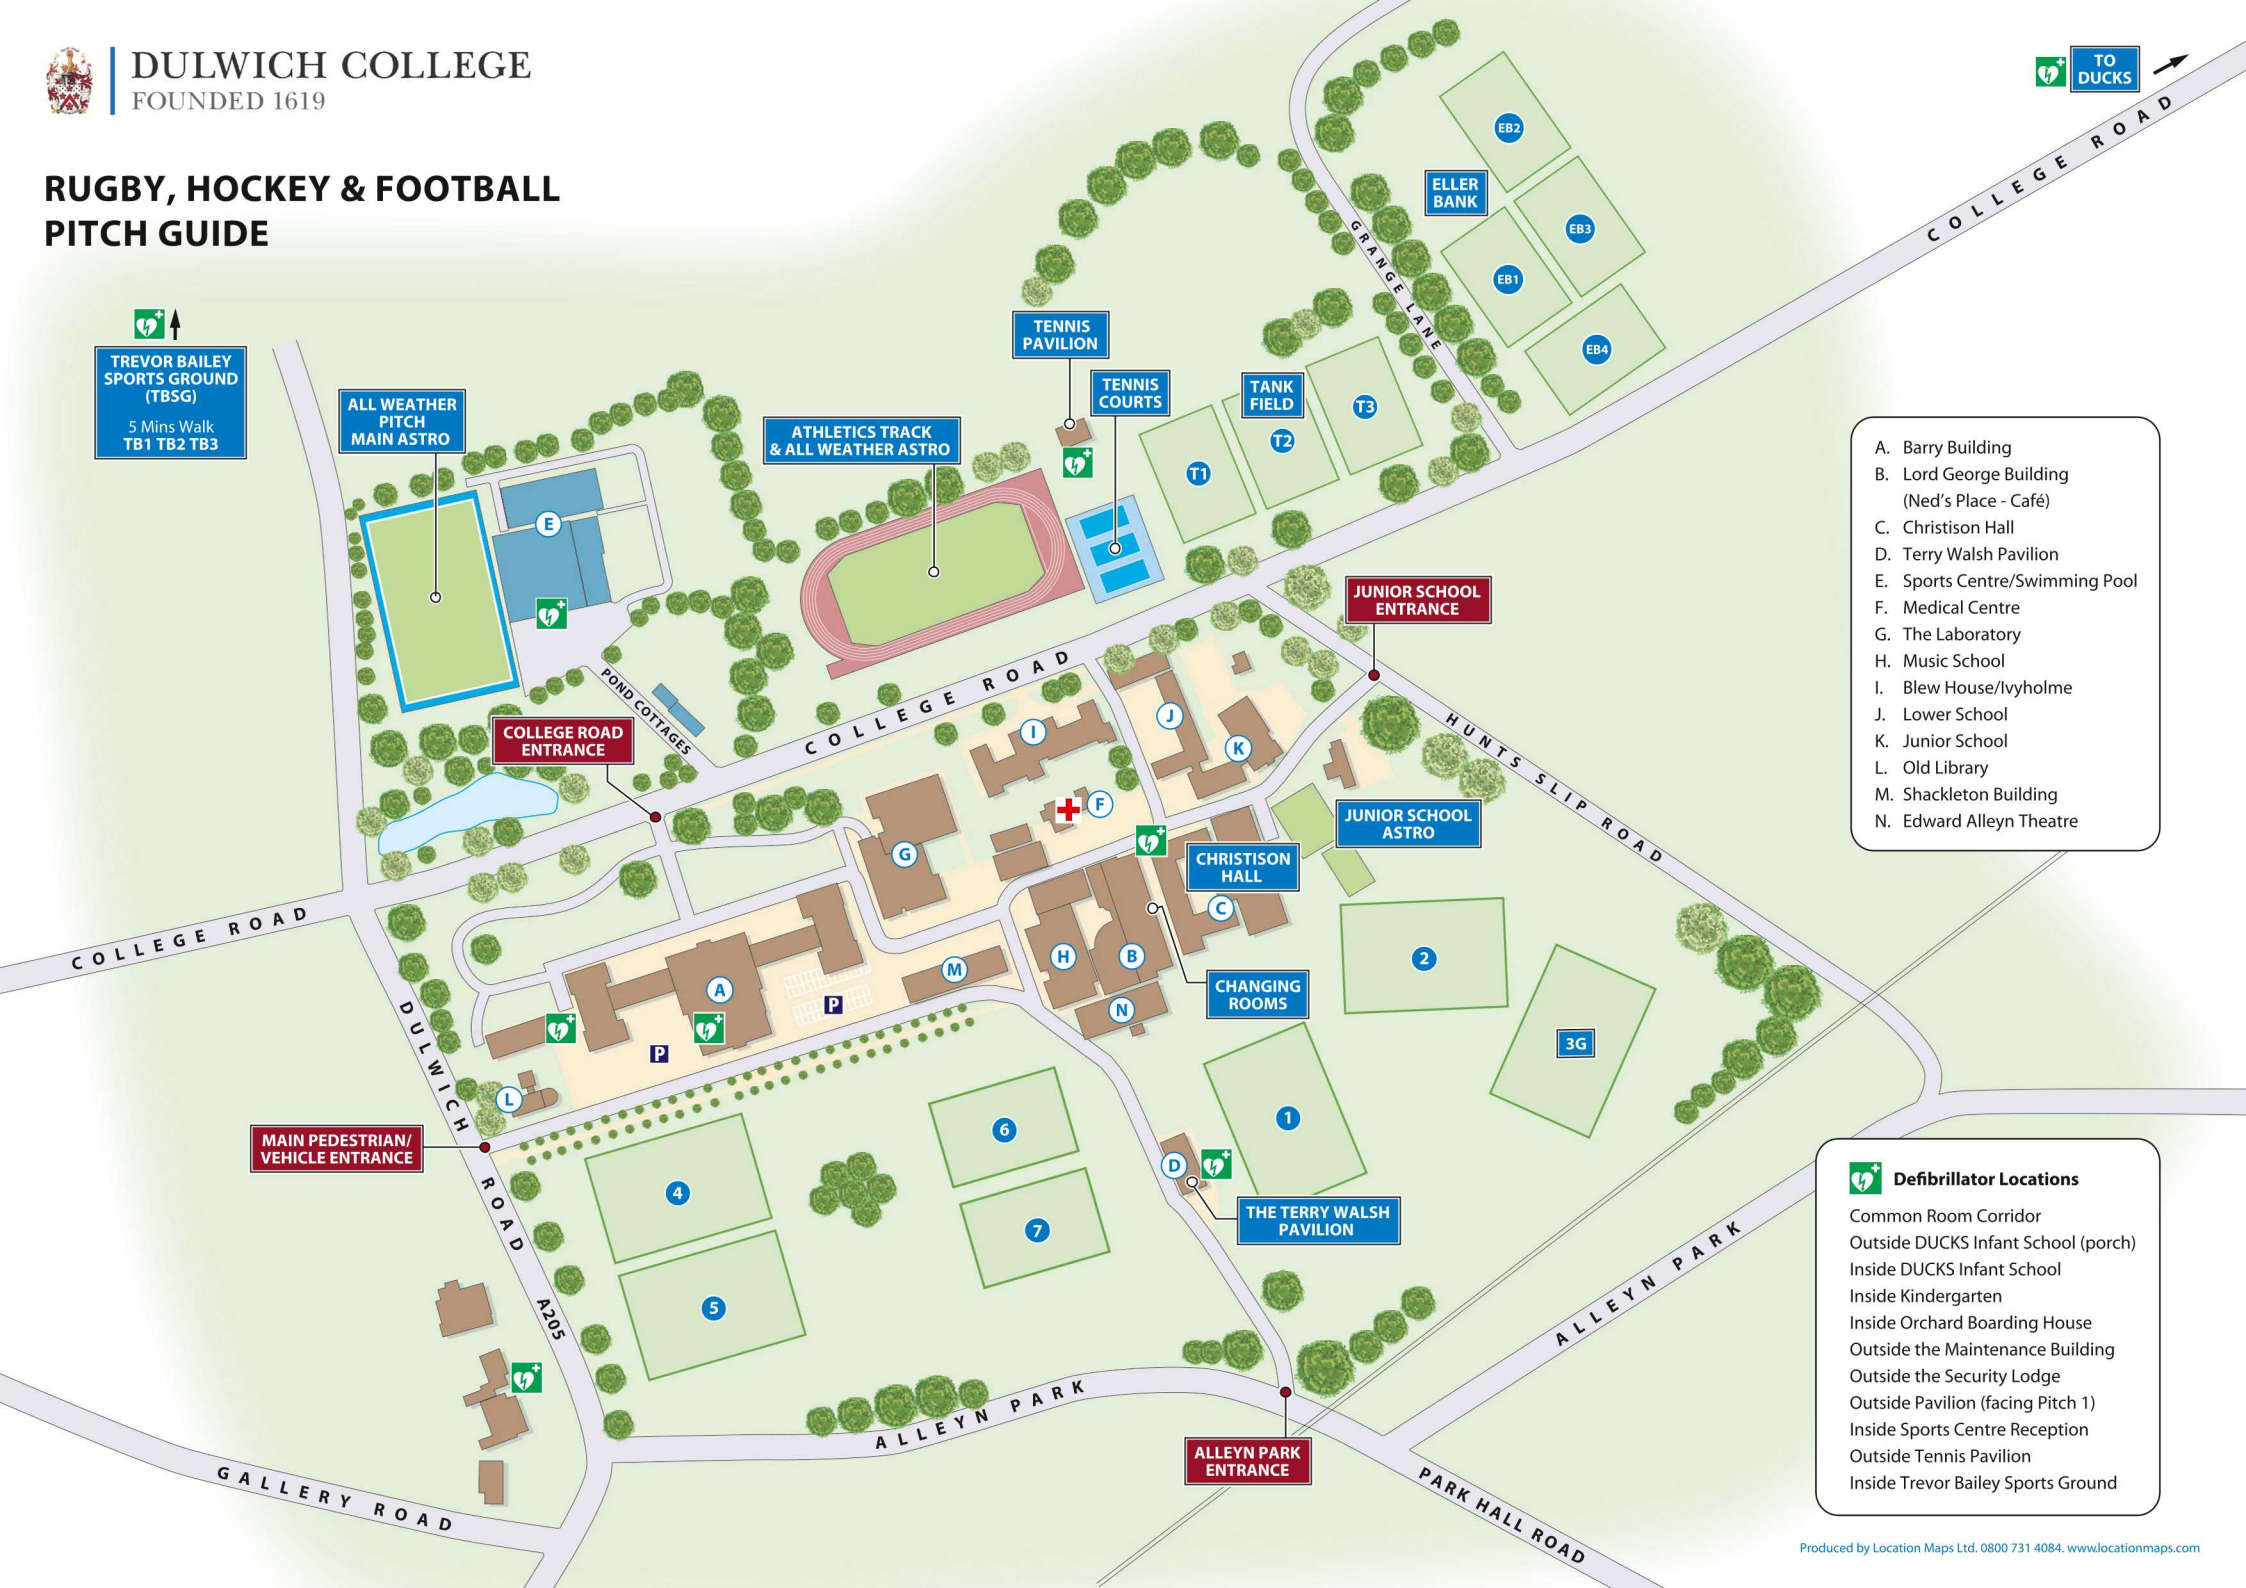

RUGBY, HOCKEY & FOOTBALL PITCH GUIDE

TREVOR BAILEY SPORTS GROUND (TBSG)
5 Mins Walk
TB1 TB2 TB3

ALL WEATHER PITCH MAIN ASTRO

ATHLETICS TRACK & ALL WEATHER ASTRO

TENNIS PAVILION

TENNIS COURTS

TANK FIELD

ELLERS BANK

COLLEGE ROAD ENTRANCE

JUNIOR SCHOOL ENTRANCE

JUNIOR SCHOOL ASTRO

CHRISTISON HALL

CHANGING ROOMS

THE TERRY WALSH PAVILION

MAIN PEDESTRIAN/VEHICLE ENTRANCE

ALLEYN PARK ENTRANCE

- A. Barry Building
- B. Lord George Building (Ned's Place - Café)
- C. Christison Hall
- D. Terry Walsh Pavilion
- E. Sports Centre/Swimming Pool
- F. Medical Centre
- G. The Laboratory
- H. Music School
- I. Blew House/Ivyholme
- J. Lower School
- K. Junior School
- L. Old Library
- M. Shackleton Building
- N. Edward Alleen Theatre

- Defibrillator Locations**
- Common Room Corridor
 - Outside DUCKS Infant School (porch)
 - Inside DUCKS Infant School
 - Inside Kindergarten
 - Inside Orchard Boarding House
 - Outside the Maintenance Building
 - Outside the Security Lodge
 - Outside Pavilion (facing Pitch 1)
 - Inside Sports Centre Reception
 - Outside Tennis Pavilion
 - Inside Trevor Bailey Sports Ground