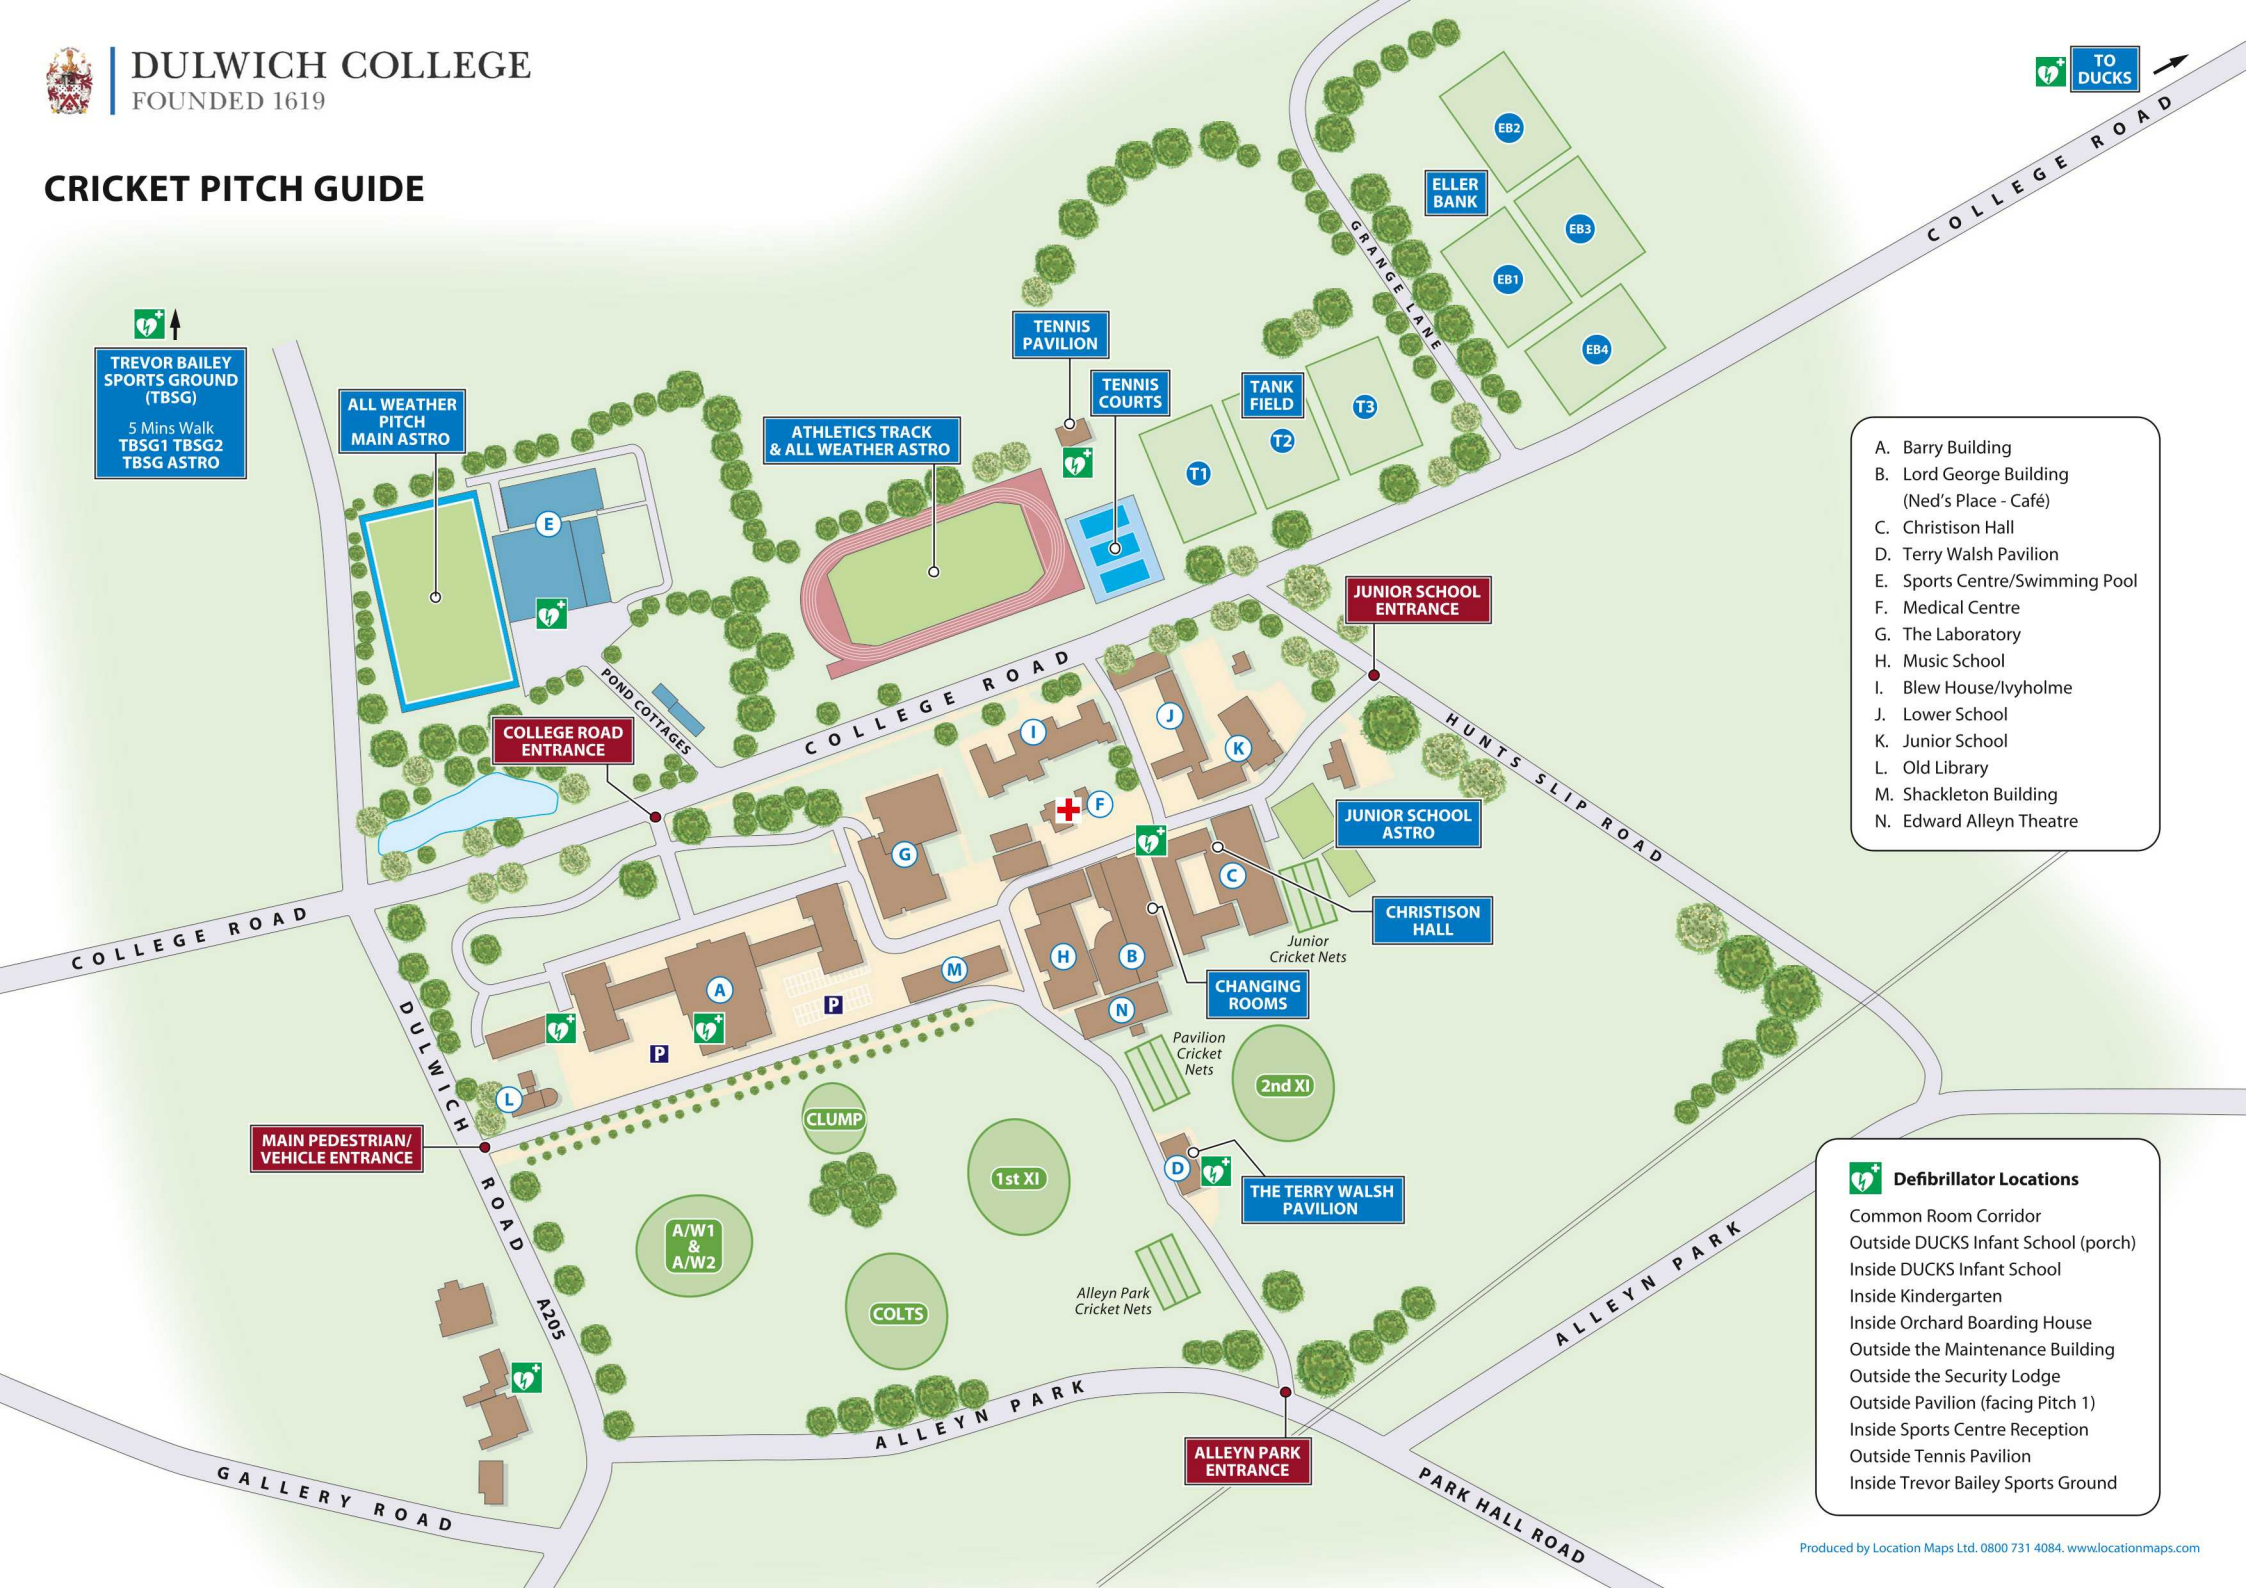

CRICKET PITCH GUIDE

TREVOR BAILEY SPORTS GROUND (TBSG)
5 Mins Walk
TBSG1 TBSG2
TBSG ASTRO

ALL WEATHER PITCH MAIN ASTRO

ATHLETICS TRACK & ALL WEATHER ASTRO

TENNIS PAVILION

TENNIS COURTS

TANK FIELD

ELLER BANK

COLLEGE ROAD ENTRANCE

JUNIOR SCHOOL ENTRANCE

JUNIOR SCHOOL ASTRO

CHRISTISON HALL

CHANGING ROOMS

MAIN PEDESTRIAN/VEHICLE ENTRANCE

THE TERRY WALSH PAVILION

ALLEYN PARK ENTRANCE

- A. Barry Building
- B. Lord George Building (Ned's Place - Café)
- C. Christison Hall
- D. Terry Walsh Pavilion
- E. Sports Centre/Swimming Pool
- F. Medical Centre
- G. The Laboratory
- H. Music School
- I. Blew House/Ivyholme
- J. Lower School
- K. Junior School
- L. Old Library
- M. Shackleton Building
- N. Edward Alleyn Theatre

- Defibrillator Locations**
- Common Room Corridor
 - Outside DUCKS Infant School (porch)
 - Inside DUCKS Infant School
 - Inside Kindergarten
 - Inside Orchard Boarding House
 - Outside the Maintenance Building
 - Outside the Security Lodge
 - Outside Pavilion (facing Pitch 1)
 - Inside Sports Centre Reception
 - Outside Tennis Pavilion
 - Inside Trevor Bailey Sports Ground