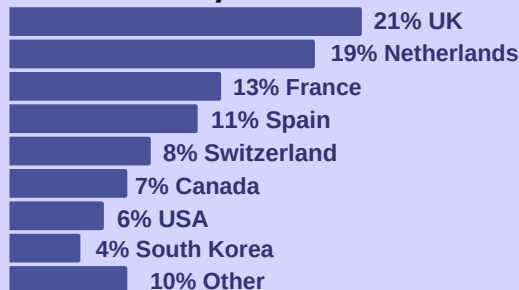

2023 Destinations

Class Size
77

College or University
91%

Gap year or Military
9%

2023 University Matriculation

Course Offerings (IB Diploma Programme)

LANGUAGE & LITERATURE

- English
- French
- Japanese
- Korean
- Self-taught