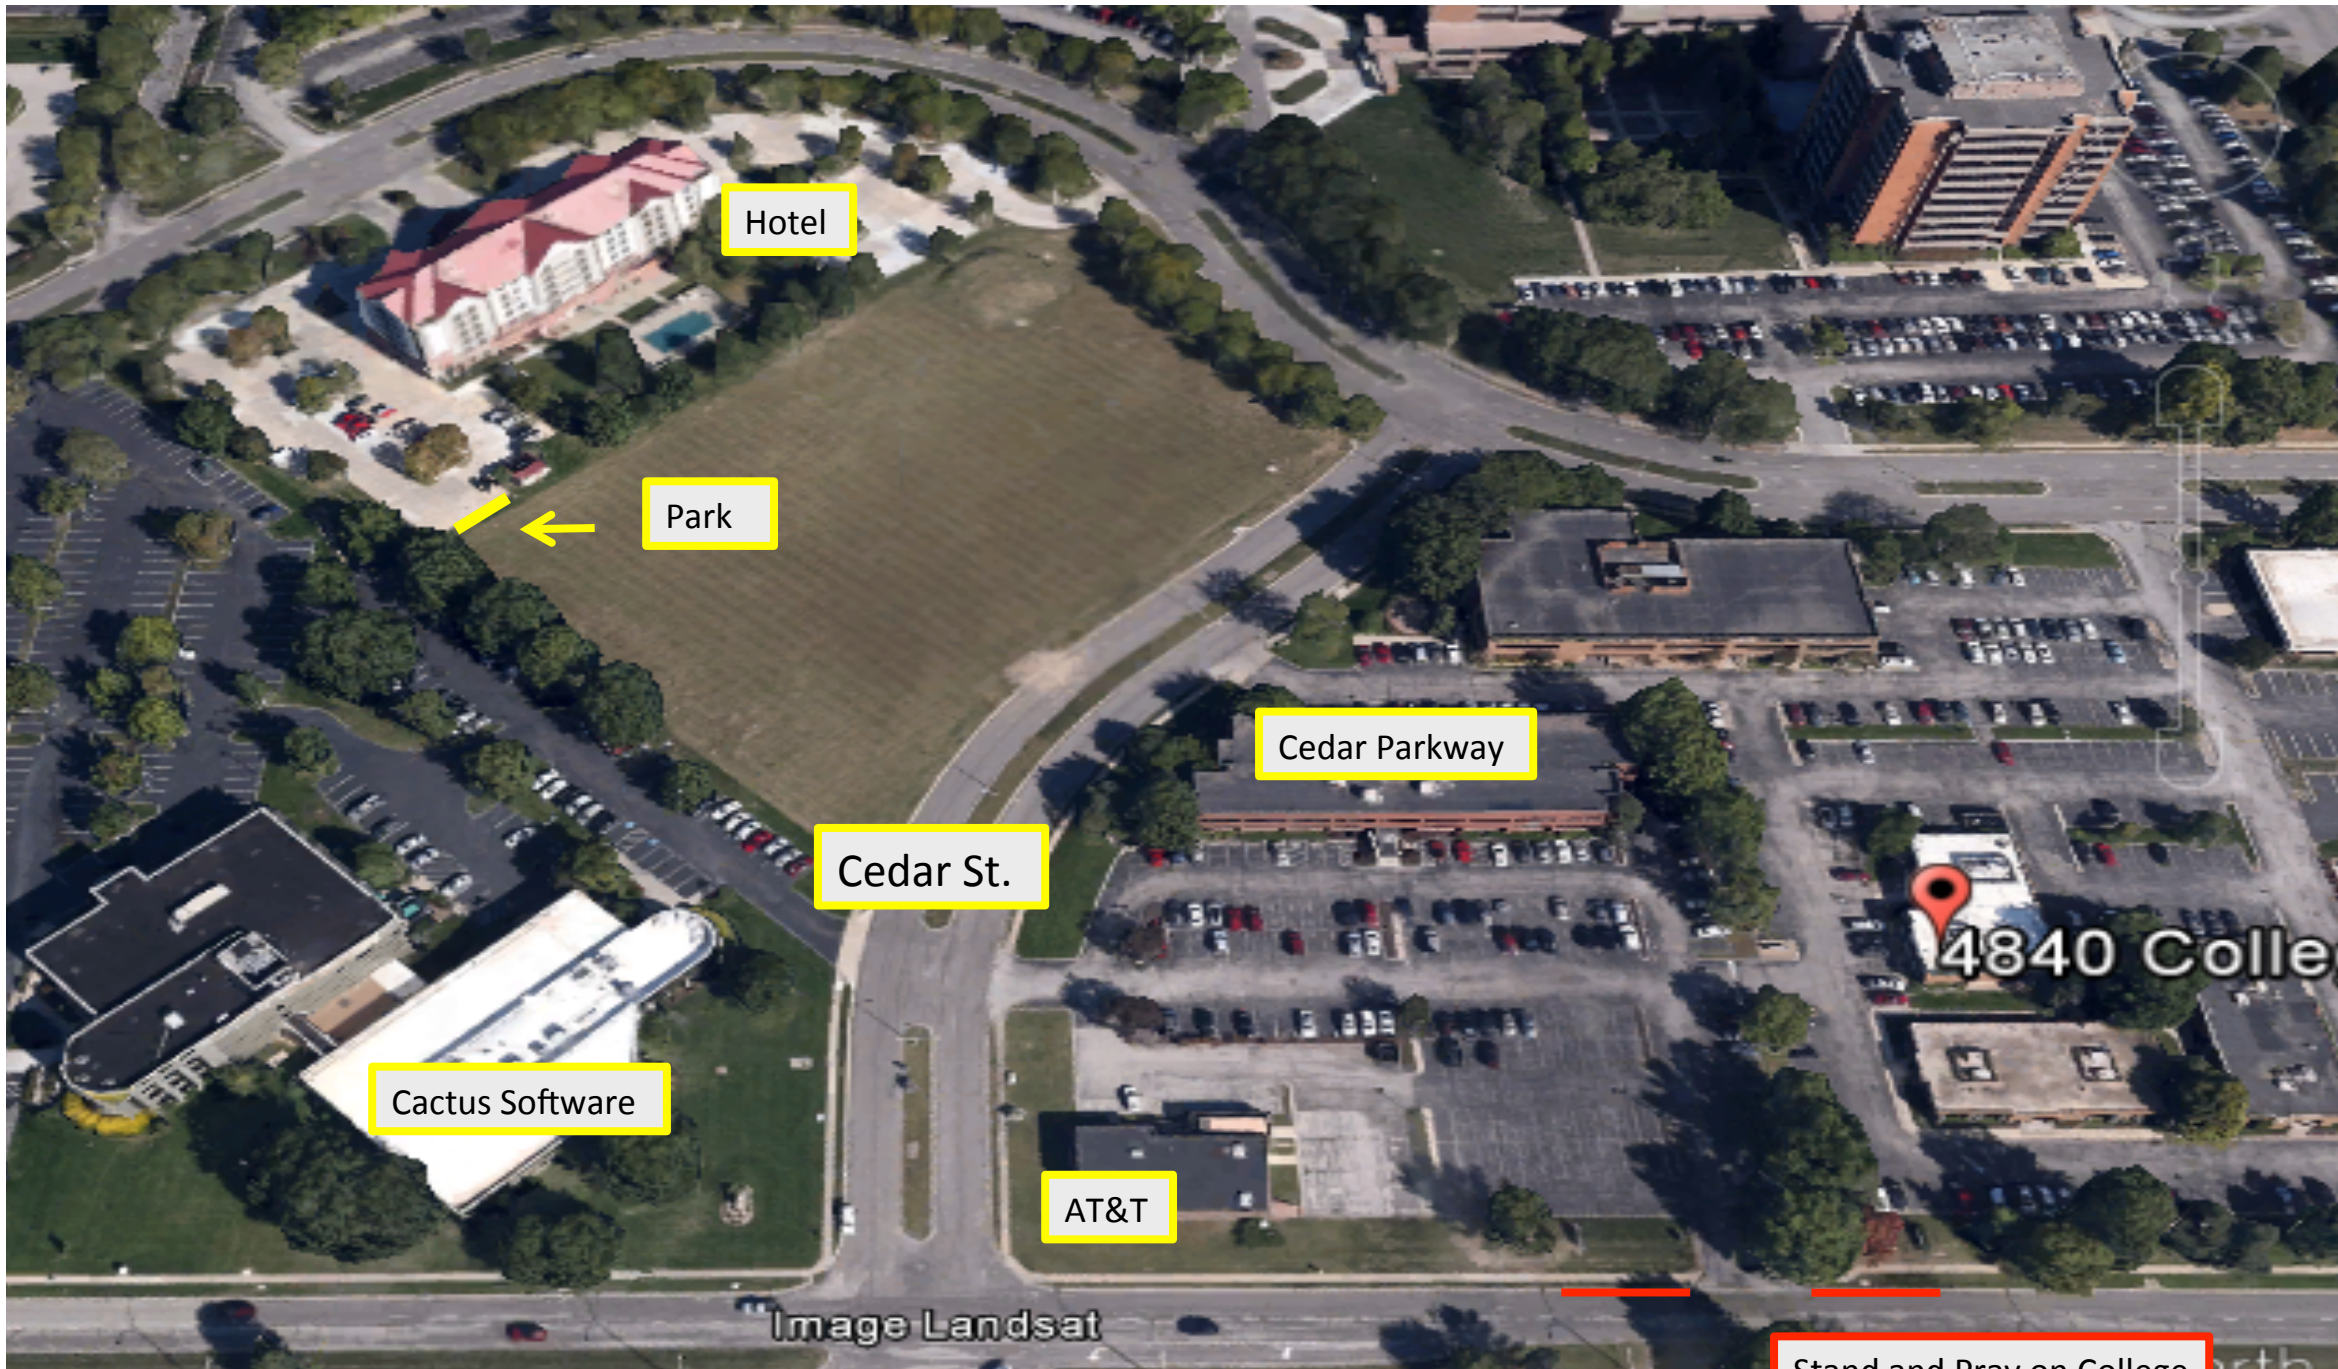

Cedar Parkway

4840 College
Hodes/Nauser

Roe Ave.

Do not park in AT&T or Cedar Parkway

Pediatric Eye Care

AT&T

Park

4840 College Blvd

When you leave your car, walk to the sidewalk on
Roe and around the block to the red lines on College

Pray on sidewalk near signs that are in the grassy area between sidewalk & street

Hotel

Park

Cedar Parkway

Cedar St.

Cactus Software

AT&T

4840 Colle

Image Landsat

Stand and Pray on College