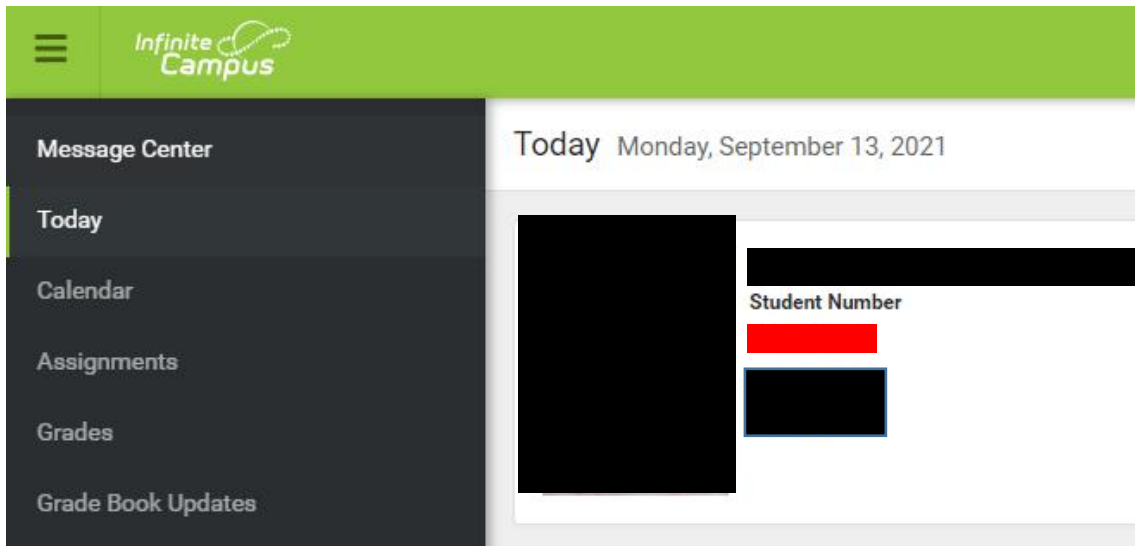

The Student Number can be found on the Infinite Campus Parent Portal “Today” tab.

To find the FirstView Security Code select “More” from the menu on the left and then Transportation.

Message Center

Today