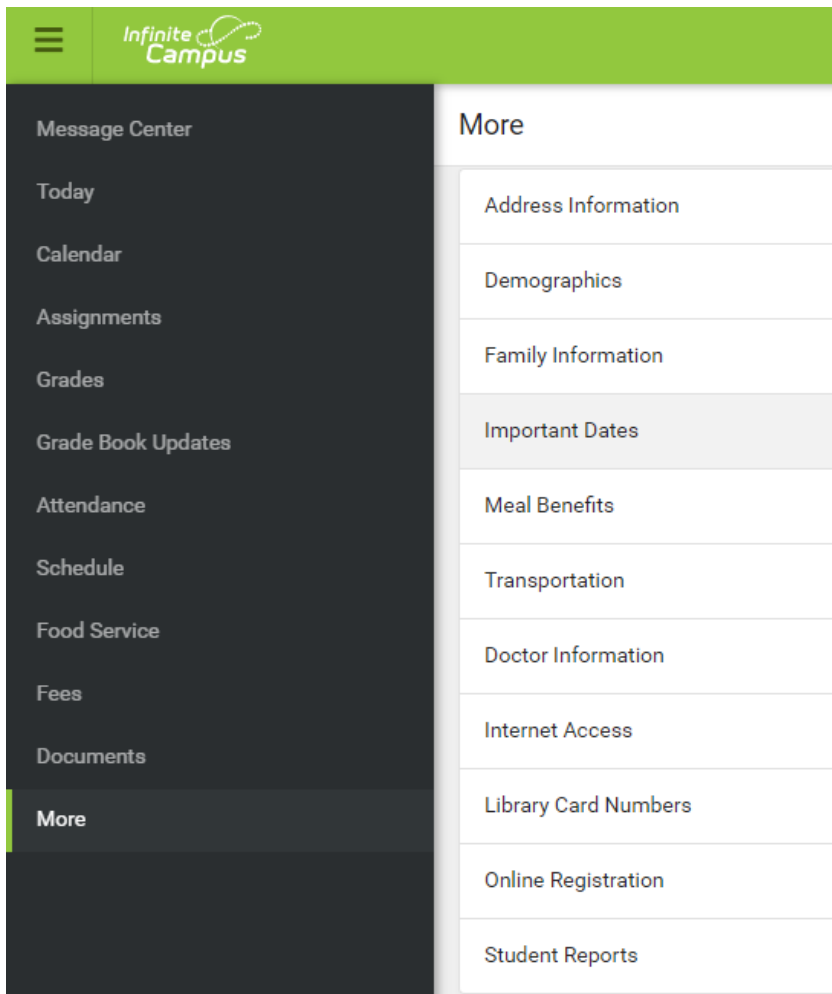

The Student Number can be found on the Infinite Campus Parent Portal “Today” tab.

To find the FirstView Security Code select “More” from the menu on the left and then Transportation.

Message Center

Today

Calendar

Assignments

Grades

Grade Book Updates

Attendance

Schedule

Food Service

Fees