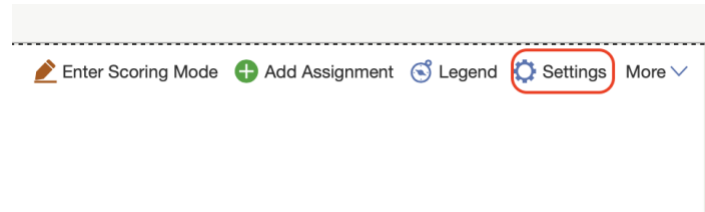

View grades from previous marking periods

If you are unable to see the grades for the previous marking periods, please look at instructions below to update your settings.

1. On your grade sheet, click on Settings on the top right of the screen.

2. To view the assignments and averages from previous grading periods, make sure the boxes are checked like the image below. Make sure to click on Save & Back or Save Changes for the setting to take.

Save & Back Save Changes Cancel