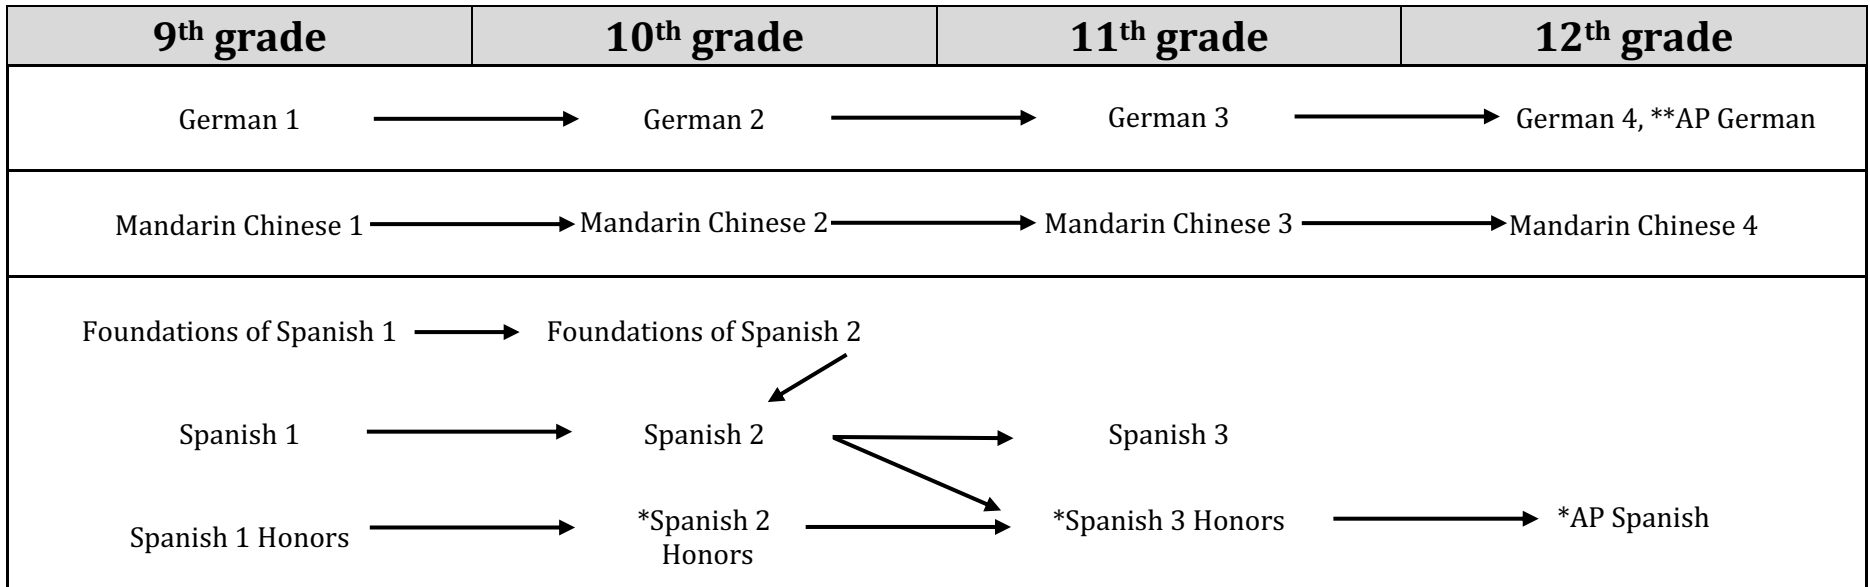

Seattle Prep World Language Flowchart

2023 - 2024

Note: There are occasions in which students may be placed into a language level outside of their grade level.

*Placement in Honors and AP courses requires a teacher recommendation as well as a B+ or above in an honors course or an A in a regular course.

**Placement in AP German class is by teacher recommendation.