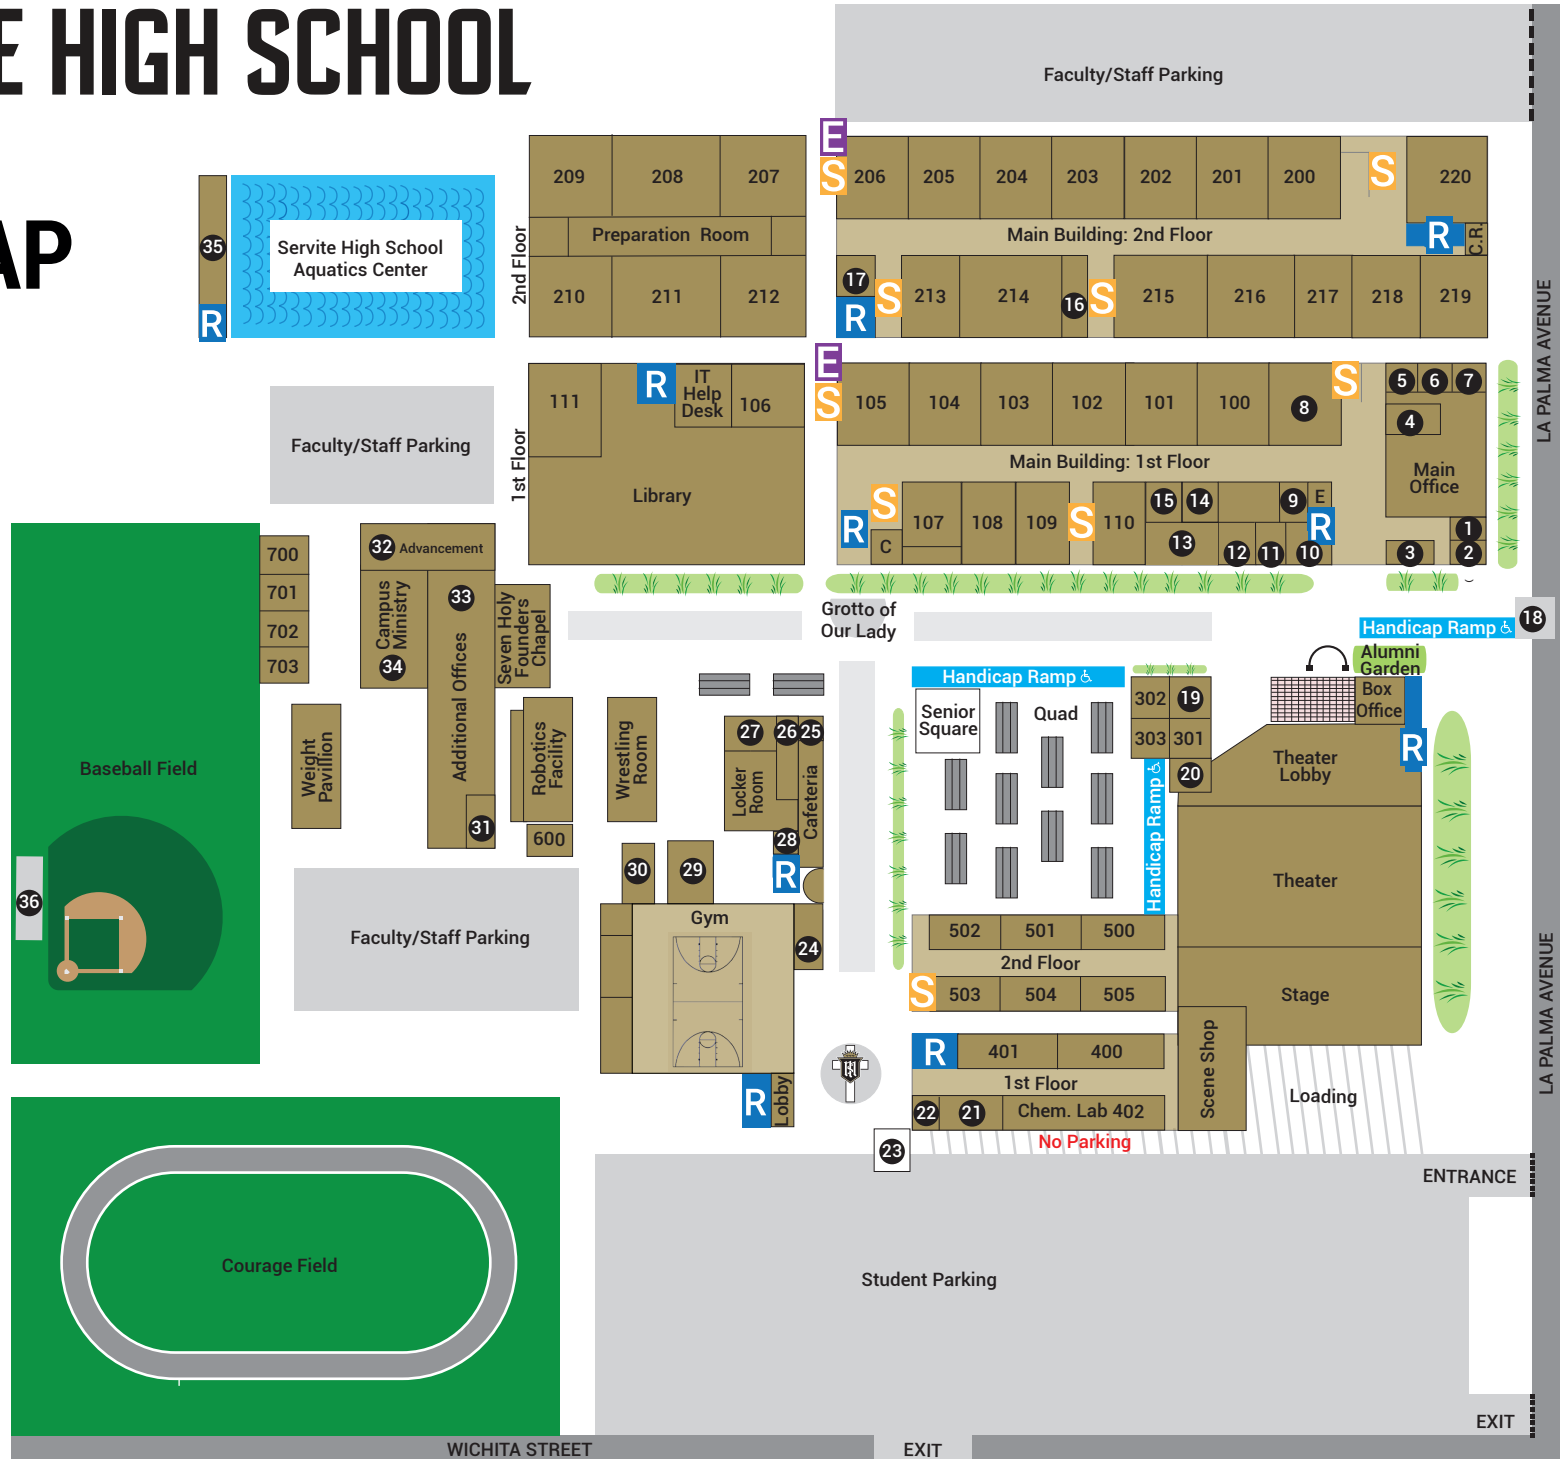

SERVITE HIGH SCHOOL

1952 W. LA PALMA AVE | ANAHEIM, CA 92801
SERVITEHS.ORG | 714-774-7575

CAMPUS MAP

E Elevator **S** Stairs **R** Restroom

1. President's Office
2. Human Resources
3. Admissions
4. Business Office
5. Business Office Manager
6. Director of Operations
7. Director of Finance
8. Academic Counseling
9. Attendance Office
10. Assistant Principal
11. Dean of Students
12. Associate Dean of Students
13. Principal
14. Executive Assistant to the Principal
15. Conference Room
16. Faculty Workroom
17. Student Support Services
18. Pedestrian Gate
19. Trinitas Office
20. Faculty Lounge
21. Athletic Office
22. Athletic Director
23. Campus Security
24. Official Servite Store
25. Cafe Storage
26. Equipment Room
27. Dr. Ben Rubin Sports Medicine Center
28. Soccer Office
29. Football Office
30. Basketball/Volleyball Office
31. Nurse's Office
32. Advancement
33. Additional Offices: Communications, Formation, Strength Conditioning, Lacrosse, Golf
34. Campus Ministry
35. Swim/Water Polo Office
36. Baseball Clubhouse

LA PALMA AVENUE

LA PALMA AVENUE

WICHITA STREET

EXIT

EXIT