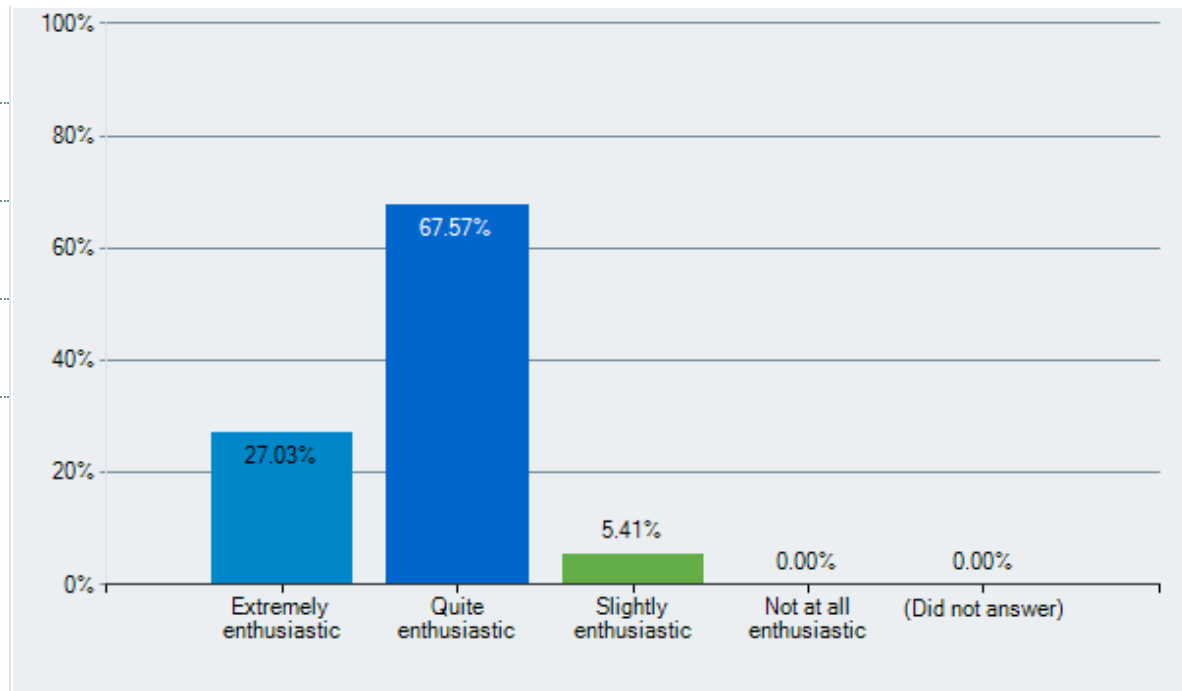

Deployment Metrics

Sent	0
Delivered	0
Bounced	0

Response Metrics

Completed	880
Unique Access Rate	0.00%
Incomplete	0
Incomplete Incl. in Report	0

Filtered Responses: (37)

Name	Riverside		
Condition(s)	C1: Q1.Primary School Assignment	is one of the following	Riverside School
Logic	Match All Condition(s)		

Quite enthusiastic	25	67.57%
Slightly enthusiastic	2	5.41%
Not at all enthusiastic	0	0%
(Did not answer)	0	0%
Total Responses	37	

Q 4 To what extent are staff trusted to work in the way they think is best?