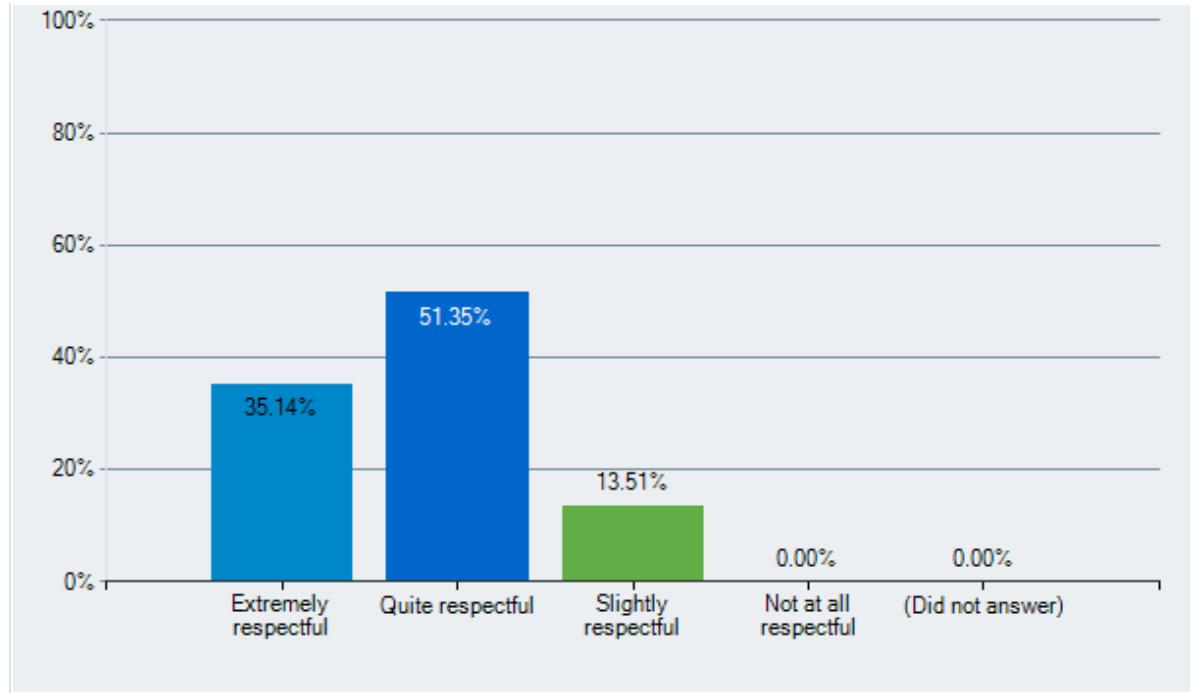

Q 8 How optimistic are you that your school will improve in the future?

Answer	Responses	Percentage
Extremely optimistic	3	8.11%
Quite optimistic	15	40.54%
Slightly optimistic	13	35.14%
Not at all optimistic	6	16.22%
(Did not answer)	0	0%
Total Responses	37