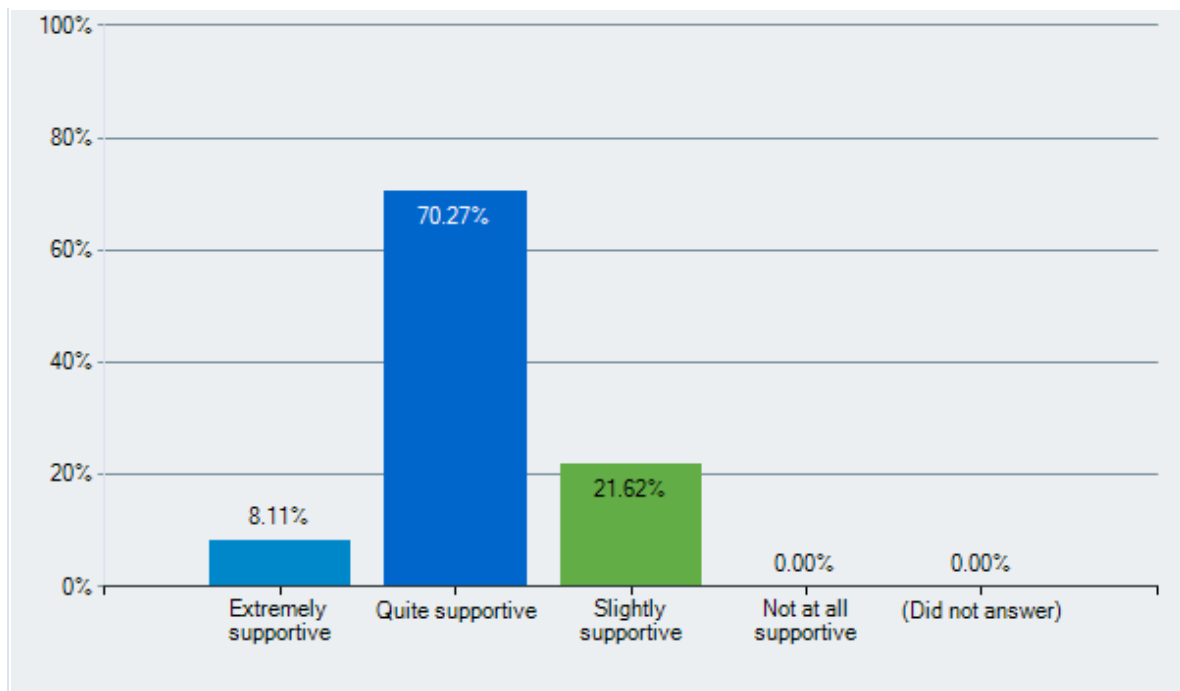

Q 7 How respectful are the relationships between staff and students?

Answer	Responses	Percentage
Extremely respectful	13	35.14%
Quite respectful	19	51.35%
Slightly respectful	5	13.51%
Not at all respectful	0	0%
(Did not answer)	0	0%
Total Responses	37