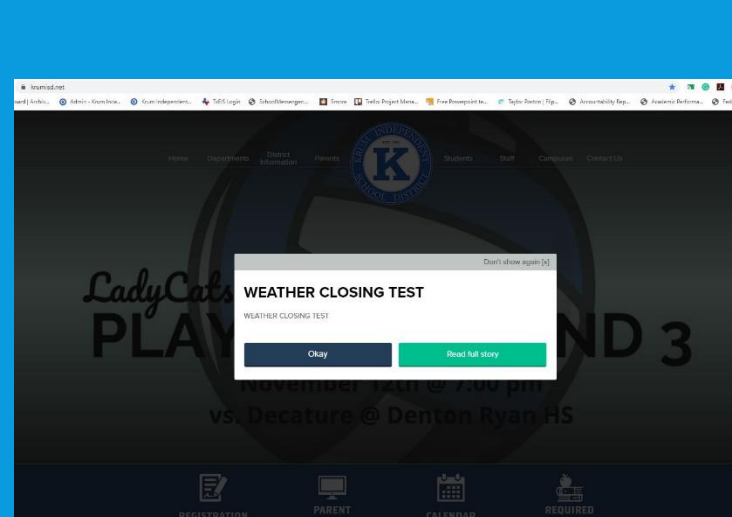

KRUM ISD WEBSITE

THE KRUM ISD WEBSITE WILL HAVE WEATHER CLOSING INFORMATION AVAILABLE IN 2 WAYS.

A pop up alert will appear when you visit the website. Click okay to dismiss the message and not see it again. Click "x" in the top right corner to close the message. The message will no longer pop up after 24 hours on the site.

Weather closing information will be posted under the news and announcements section of the homepage.