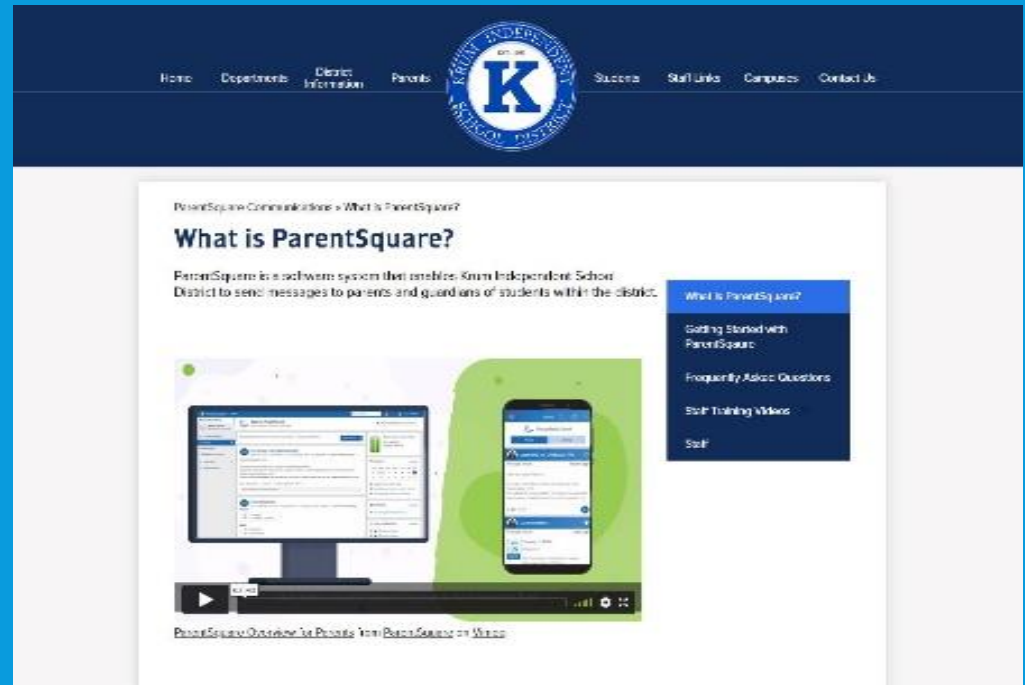

PARENT SQUARE COMMUNICATION

Parents will receive notification from the District with all necessary information via the Parent Square Communication Platform utilized by the district. This platform uses the contact information for guardians on file with your student's campus. Additional information on Parent Square Communications can be found on our website under Parent Resources.