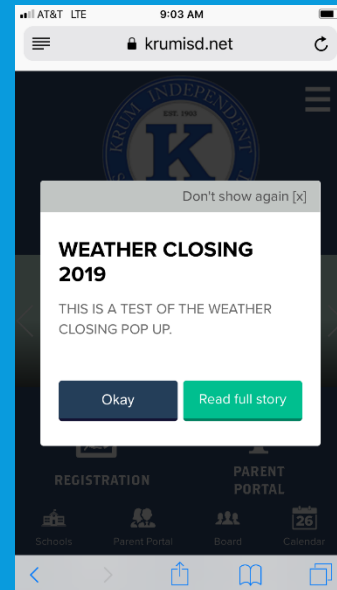

KRUM ISD WEBSITE

THE KRUM ISD WEBSITE WILL HAVE WEATHER CLOSING INFORMATION AVAILABLE IN 2 WAYS.

A pop up alert will appear when you visit the website. Click okay to dismiss the message and not see it again. Click "x" in the top right corner to close the message. The message will no longer pop up after 24 hours on the site.

Weather closing information will be posted under the news and announcements section of the homepage.