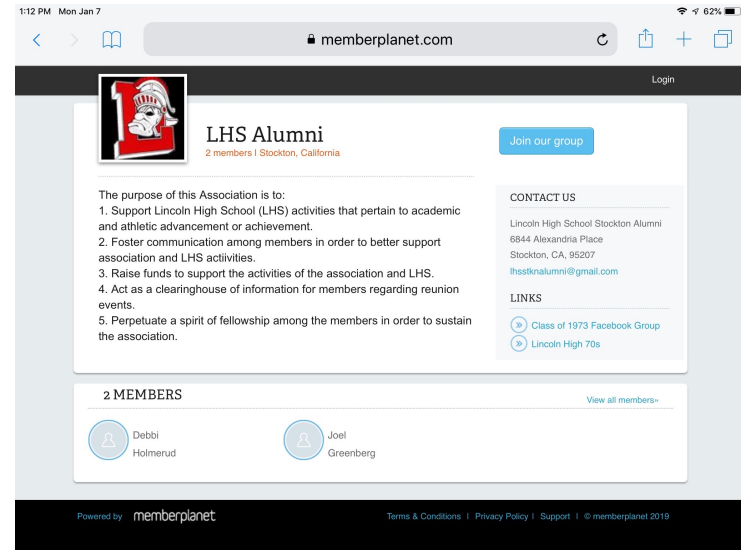

Join Lincoln High School Alumni Association at Member Planet

Please use the following address to access our Member Planet Lincoln High School Page:

<https://www.memberplanet.com/lhsalumni>

Select the “Join our group” button on the top right side of the screen

Follow the prompts entering your name, email address and create your password to create an account, then select “Create my account”

Membership levels are as follows:

Graduating Seniors	Free (first year)
General Membership	\$20.00 (renews annually)
Associate Membership	\$20.00 (renews annually)
Premier Membership	\$100.00