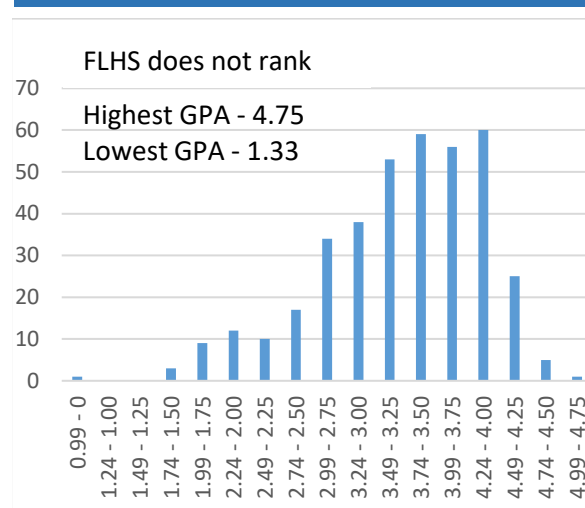

Fairfield Ludlow High School

2023-2024 School Profile

*Due to the cumulative nature of the FLHS grading policy, during the 2020-2021 school year, students were offered the option to take the earned letter grade for the entire year, including distance learning, or take a "P" (pass). A "P" grade is not factored into the cumulative GPA calculation.

**In 8th grade students can take Algebra I, Geometry, French I or Spanish I for high school credit.

FLHS Program of Studies

GRADUATION REQUIREMENTS

Humanities	
English 4	9
Social Studies 3.5 (1 USH-.5 civics)	
Additional Humanities 1.5	
STEM	
Math 3	9
Science 3	
Additional STEM 3	
PE/Wellness	1
Health and Safety	1
World Language	1
Fine Arts/Vocational	.5
Electives	2.5
Mastery Based Diploma Assessment	1
Minimum Credits to Graduate	25

GPA DISTRIBUTION 2023

POST SECONDARY PLANNING

4 year	88.5%
2 year	5.7%
Employment	2.3%
Gap Year	1.7%
Unknown	1.4%
Military	.4%

GRADING SCALE

Grade	AP	Honors	Elective	College Prep
A+	5.00	4.67	4.67	4.33
A	4.67	4.33	4.33	4.00
A-	4.33	4.00	4.00	3.67
B+	4.00	3.67	3.67	3.33
B	3.67	3.33	3.33	3.00
B-	3.33	3.00	3.00	2.67
C+	3.00	2.67	2.67	2.33
C	2.67	2.33	2.33	2.00
C-	2.33	2.00	1.67	1.67
D+	2.00	1.67	1.33	1.33
D	1.67	1.33	1.00	1.00
D-	1.33	1.00	0.67	0.67
F	0.00	0.00	0.00	0.00

RACIAL ETHNIC COMPOSITION

African American	1.16%
American Indian	0%
Asian	4.93%
Hispanic	7.54%
Two or More Races	2.03%
White	84.34%

CONTACT INFORMATION

Vanessa Montorsi, Director of Pupil Services & Counseling vmontorsi@fairfieldschools.org

Warner House

Paula Cordrey

pcordrey@fairfieldschools.org

Danielle Marseglia

dmarseglia@fairfieldschools.org

Courtenay (Trahan) Ruggiero

cruggiero@fairfieldschools.org

Webster House

Christina Caron

ccaron@fairfieldschools.org

Joanna Gelinas

jgelinas@fairfieldschools.org

Brian Sutcliffe

bsutcliffe@fairfieldschools.org

Wright House

Bridget McHugh

bmchugh@fairfieldschools.org

Allison Ofir

aofir@fairfieldschools.org

Matt Sutton

msutton@fairfieldschools.org