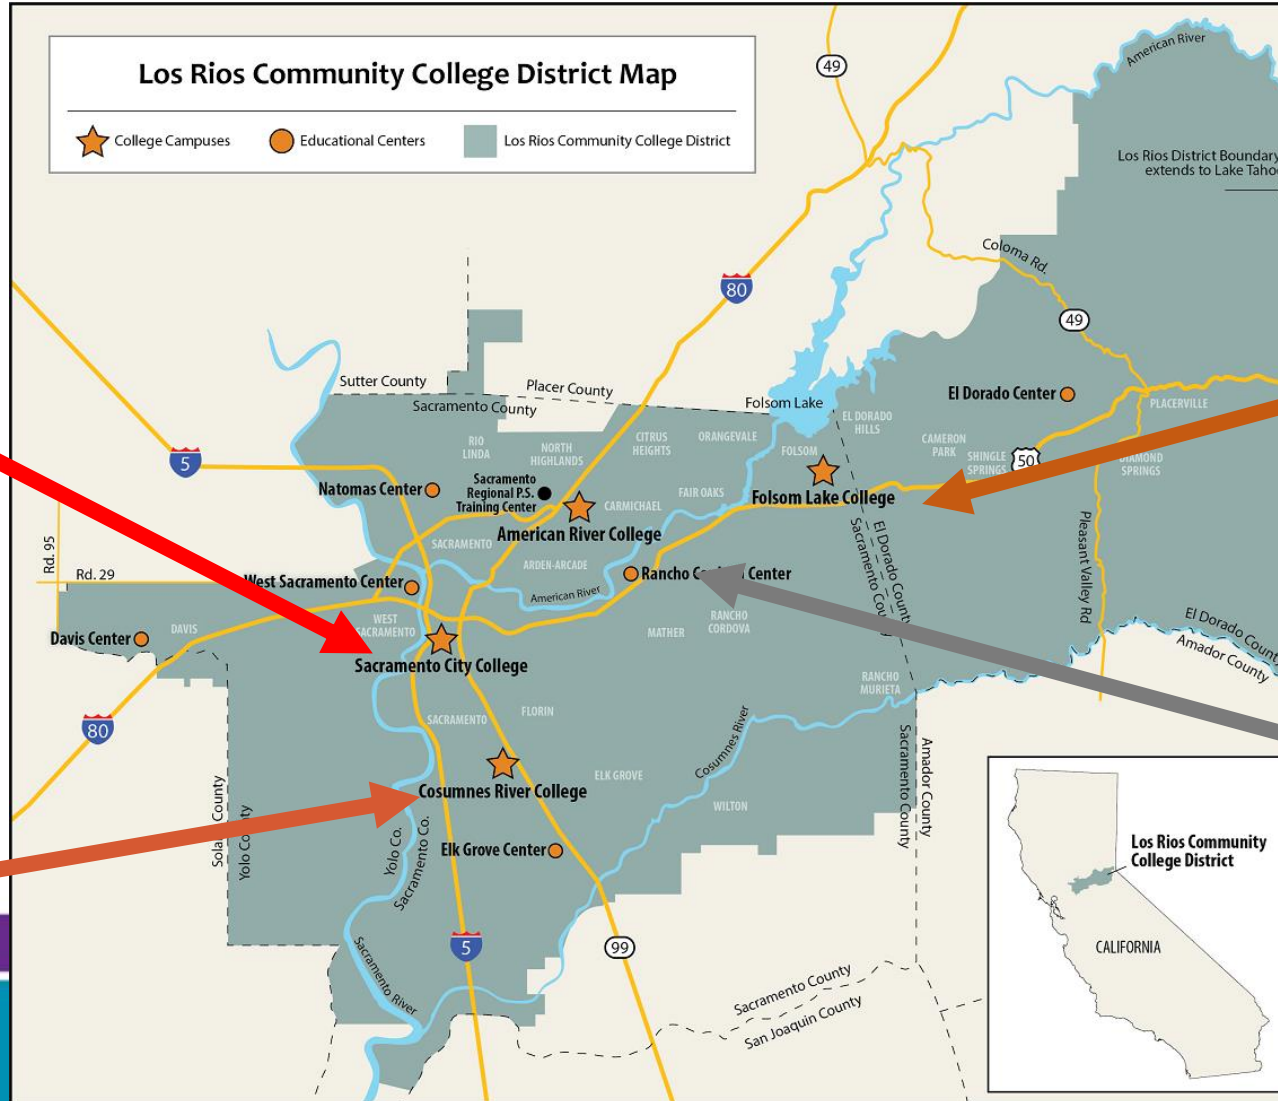

FOLSOM LAKE COLLEGE

HOME OF THE FALCONS

FOLSOM LAKE COLLEGE
EL DORADO CENTER | RANCHO CORDOVA CENTER

LOS RIOS COMMUNITY COLLEGE DISTRICT

22,500 students

14,500 students

9,147 students

30,000 students

Community College Transfers

“Quick Facts”

- ❖ **72%** of FLC’s students **indicate transfer** as their educational goal.
- ❖ **51%** of students earning a degree from **CSU** began at a California Community College.
- ❖ **29%** of **UC** bachelor's degrees are awarded to students who started out at a California Community College.
- ❖ **“Junior Level”** community college transfer students are given the **highest admissions consideration** of all transfers who apply to UC and CSU.

Transfer Admission Guarantee (TAG)

FLC currently maintains TAG's with 31 colleges and universities

UC's

Davis, Irvine, Merced, Riverside, Santa Barbara, Santa Cruz

CA Privates

Golden Gate, St. Mary's, University of the Pacific