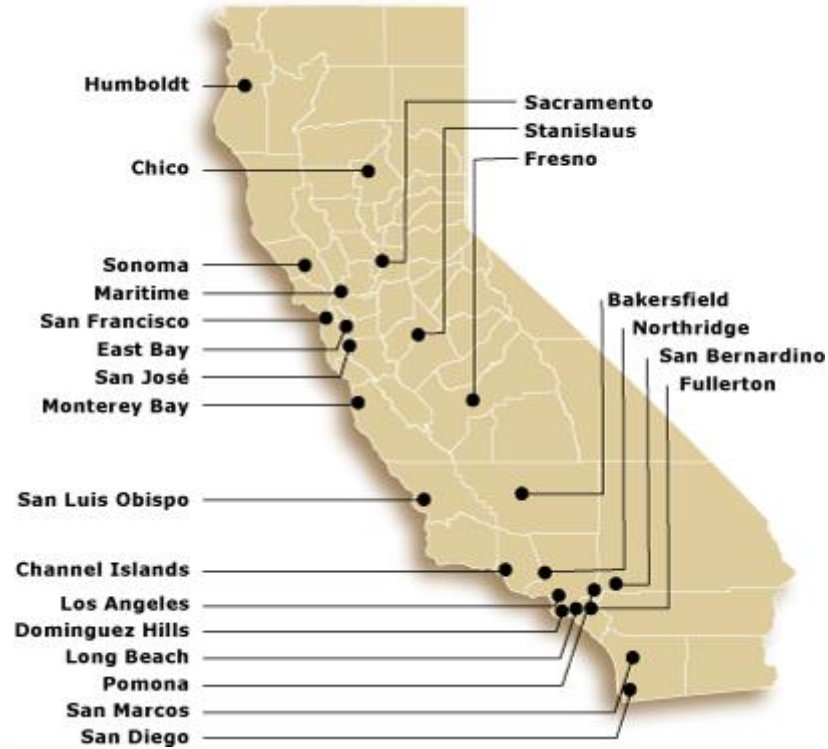

WHERE CAN YOUR STUDENT TRANSFER?

CSU 23