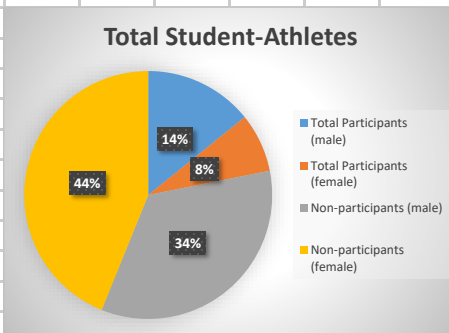

2020-21 FHS Athlete Totals

School Year	School Name	Clif Section	School City	Public or Private	Total Enrollment	Male Students	Female Students	Total Participants (male)	Total Participants (female)
2020-21	Folsom High School	Sac Joaquin	Folsom	Public	2557	1239	1318	363	196

Sport	Season	Varsity	JV	Frosh/Soph	Totals
Baseball-Boys	Spring	18	17	16	51
Basketball-Boys	Winter	10	6	12	28
Basketball-Girls	Winter	9	7		16
Competitive Sport Cheer	Spring	22			22
Cross Country-Boys	Fall	11	11		22
Cross Country-Girls	Fall	6	4		10
Football-Boys	Fall	41	14	32	87
Golf-Boys	Spring	9	11		20
Golf-Girls	Fall	10	13		23
Soccer-Boys	Winter	17	14	19	50
Soccer-Girls	Winter	19	21		40
Softball-Girls	Spring	14	14		28
Swim & Dive-Boys	Spring	13	13		26
Swim & Dive-Girls	Spring	12	10		22
Tennis-Boys	Spring	15			15
Tennis-Girls	Fall	14			14
Track & Field-Boys	Spring	11	20		31
Track & Field-Girls	Spring	5	12		17
Volleyball-Boys	Spring	10	10		20
Volleyball-Girls	Fall	15		8	23
Wrestling-Boys	Winter	6	7		13
Wrestling-Girls	Winter	2	1		3

	Varsity	JV	Frosh/Soph	Totals
Total Male Athletes	161	123	79	363
Total Female Athletes	106	82	8	196
Grand Totals				559

Note: During the 2020-21 school year, the pandemic, "Covid-19" hampered athletic participation, sports were not allowed to start until February of 2021. With the reduction of the sports season and schedules, participation was significantly impacted in most sports and at all levels.