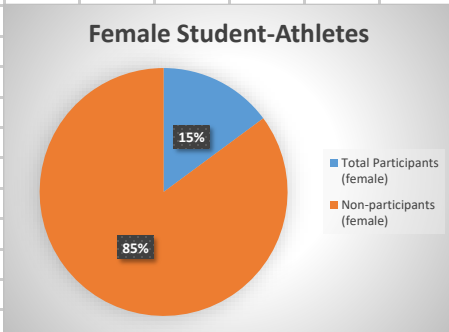

2020-21 FHS Athlete Totals

School Year	School Name	Clif Section	School City	Public or Private	Total Enrollment	Male Students	Female Students	Total Participants (male)	Total Participants (female)
2020-21	Folsom High School	Sac Joaquin	Folsom	Public	2557	1239	1318	363	196

Sport	Season	Varsity	JV	Frosh/Soph	Totals
Baseball-Boys	Spring	18	17	16	51
Basketball-Boys	Winter	10	6	12	28
Basketball-Girls	Winter	9	7		16
Competitive Sport Cheer	Spring	22			22
Cross Country-Boys	Fall	11	11		22
Cross Country-Girls	Fall	6	4		10
Football-Boys	Fall	41	14	32	87
Golf-Boys	Spring	9	11		20
Golf-Girls	Fall	10	13		23
Soccer-Boys	Winter	17	14	19	50
Soccer-Girls	Winter	19	21		40
Softball-Girls	Spring	14	14		28
Swim & Dive-Boys	Spring	13	13		26
Swim & Dive-Girls	Spring	12	10		22
Tennis-Boys	Spring	15			15
Tennis-Girls	Fall	14			14
Track & Field-Boys	Spring	11	20		31
Track & Field-Girls	Spring	5	12		17
Volleyball-Boys	Spring	10	10		20
Volleyball-Girls	Fall	15		8	23
Wrestling-Boys	Winter	6	7		13
Wrestling-Girls	Winter	2	1		3

	Varsity	JV	Frosh/Soph	Totals
Total Male Athletes	161	123	79	363
Total Female Athletes	106	82	8	196
Grand Totals				559

Note: During the 2020-21 school year, the pandemic, "Covid-19" hampered athletic participation, sports were not allowed to start until February of 2021. With the reduction of the sports season and schedules, participation was significantly impacted in most sports and at all levels.