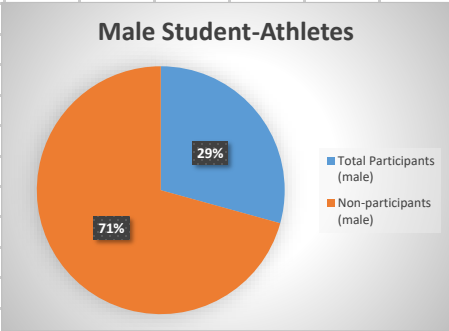

2020-21 FHS Athlete Totals

School Year	School Name	Clif Section	School City	Public or Private	Total Enrollment	Male Students	Female Students	Total Participants (male)	Total Participants (female)
2020-21	Folsom High School	Sac Joaquin	Folsom	Public	2557	1239	1318	363	196

Sport	Season	Varsity	JV	Frosh/Soph	Totals
Baseball-Boys	Spring	18	17	16	51
Basketball-Boys	Winter	10	6	12	28
Basketball-Girls	Winter	9	7		16
Competitive Sport Cheer	Spring	22			22
Cross Country-Boys	Fall	11	11		22
Cross Country-Girls	Fall	6	4		10
Football-Boys	Fall	41	14	32	87
Golf-Boys	Spring	9	11		20
Golf-Girls	Fall	10	13		23
Soccer-Boys	Winter	17	14	19	50
Soccer-Girls	Winter	19	21		40
Softball-Girls	Spring	14	14		28
Swim & Dive-Boys	Spring	13	13		26
Swim & Dive-Girls	Spring	12	10		22
Tennis-Boys	Spring	15			15
Tennis-Girls	Fall	14			14
Track & Field-Boys	Spring	11	20		31
Track & Field-Girls	Spring	5	12		17
Volleyball-Boys	Spring	10	10		20
Volleyball-Girls	Fall	15		8	23
Wrestling-Boys	Winter	6	7		13
Wrestling-Girls	Winter	2	1		3

	Varsity	JV	Frosh/Soph	Totals
Total Male Athletes	161	123	79	363
Total Female Athletes	106	82	8	196
Grand Totals				559

Note: During the 2020-21 school year, the pandemic, "Covid-19" hampered athletic participation, sports were not allowed to start until February of 2021. With the reduction of the sports season and schedules, participation was significantly impacted in most sports and at all levels.