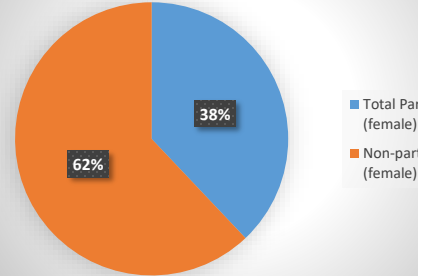

Female Student-Athletes