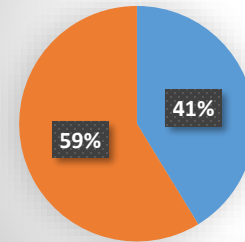

School Year	School Name	League	School City	Public or Private	Total Enrollment	Male Students	Female Students	Total Participants (male)	Total Participants (female)
2022-23	Folsom Middle School	Foothill Athletic League	Folsom	Public	1388	734	654	303	200
		Grade Level		Gender					
		6th	7th	8th	Boys	Girls			
Girls Volleyball	7	7	13		27				
Boys Volleyball	6	6	12	24					
Boys Cross Country	12	15	13	40					
Girls Cross Country	3	5	9		17				
Girls Soccer	9	8	10		27				
Boys Soccer	3	4	16	23					
Boys Basketball	6	7	12	25					
Girls Basketball	6	6	10		22				
Boys Wrestling	18	18	6	42					
Girls Wrestling		2	1		3				
Track and Field 6th	84			48	36				
Track and Field 7th		89		58	31				
Track and Field 8th			80	43	37				
						Total			
Totals	154	167	182	303	200	503			

Male Student-Athletes

- Total Participants (male)
- Non-participants (male)

Female Student-Athletes

- Total Participants (female)
- Non-participants (female)