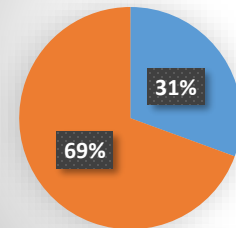

School Year	School Name	League	School City	Public or Private	Total Enrollment	Male Students	Female Students	Total Participants (male)	Total Participants (female)
2022-23	Folsom Middle School	Foothill Athletic League	Folsom	Public	1388	734	654	303	200
		Grade Level		Gender					
		6th	7th	8th	Boys	Girls			
Girls Volleyball	7	7	13		27				
Boys Volleyball	6	6	12	24					
Boys Cross Country	12	15	13	40					
Girls Cross Country	3	5	9		17				
Girls Soccer	9	8	10		27				
Boys Soccer	3	4	16	23					
Boys Basketball	6	7	12	25					
Girls Basketball	6	6	10		22				
Boys Wrestling	18	18	6	42					
Girls Wrestling		2	1		3				
Track and Field 6th	84			48	36				
Track and Field 7th		89		58	31				
Track and Field 8th			80	43	37				
						Total			
Totals	154	167	182	303	200	503			

Male Student-Athletes

- Total Participants (male)
- Non-participants (male)

Female Student-Athletes

- Total Participants (female)
- Non-participants (female)