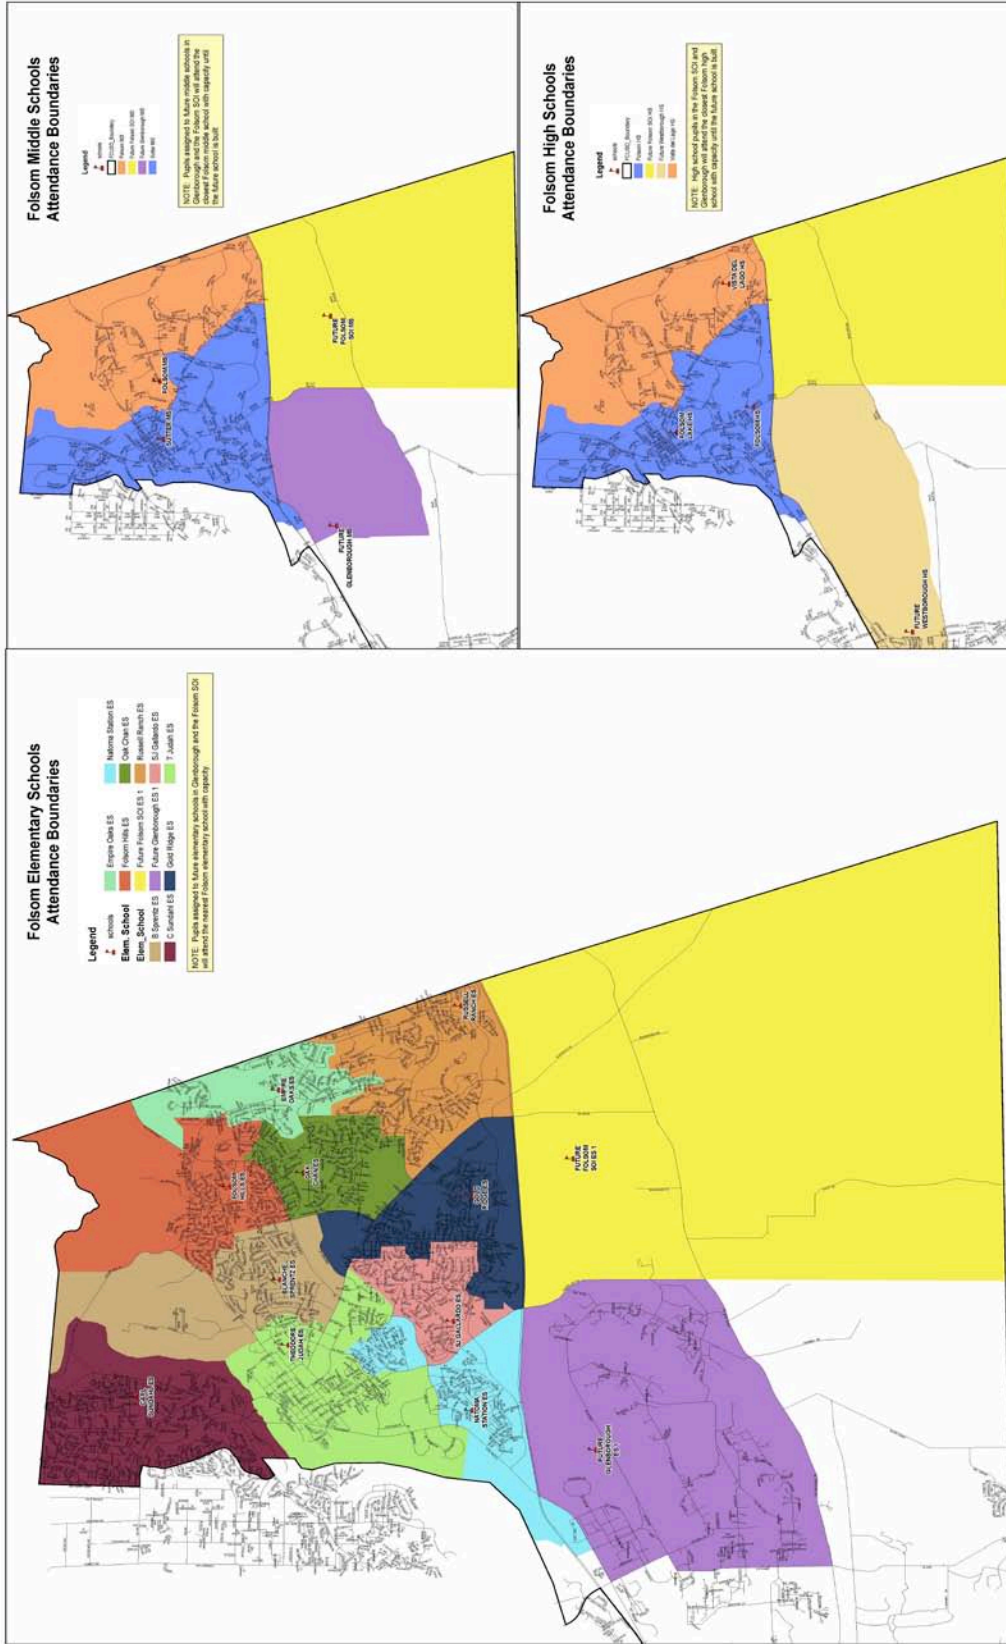

Appendix A: Attendance Area Maps

Folsom Cordova Unified School District Folsom Area School Attendance Boundaries

For Illustrative Purposes Only
Effective July 1, 2011 (2011-12 School Year)