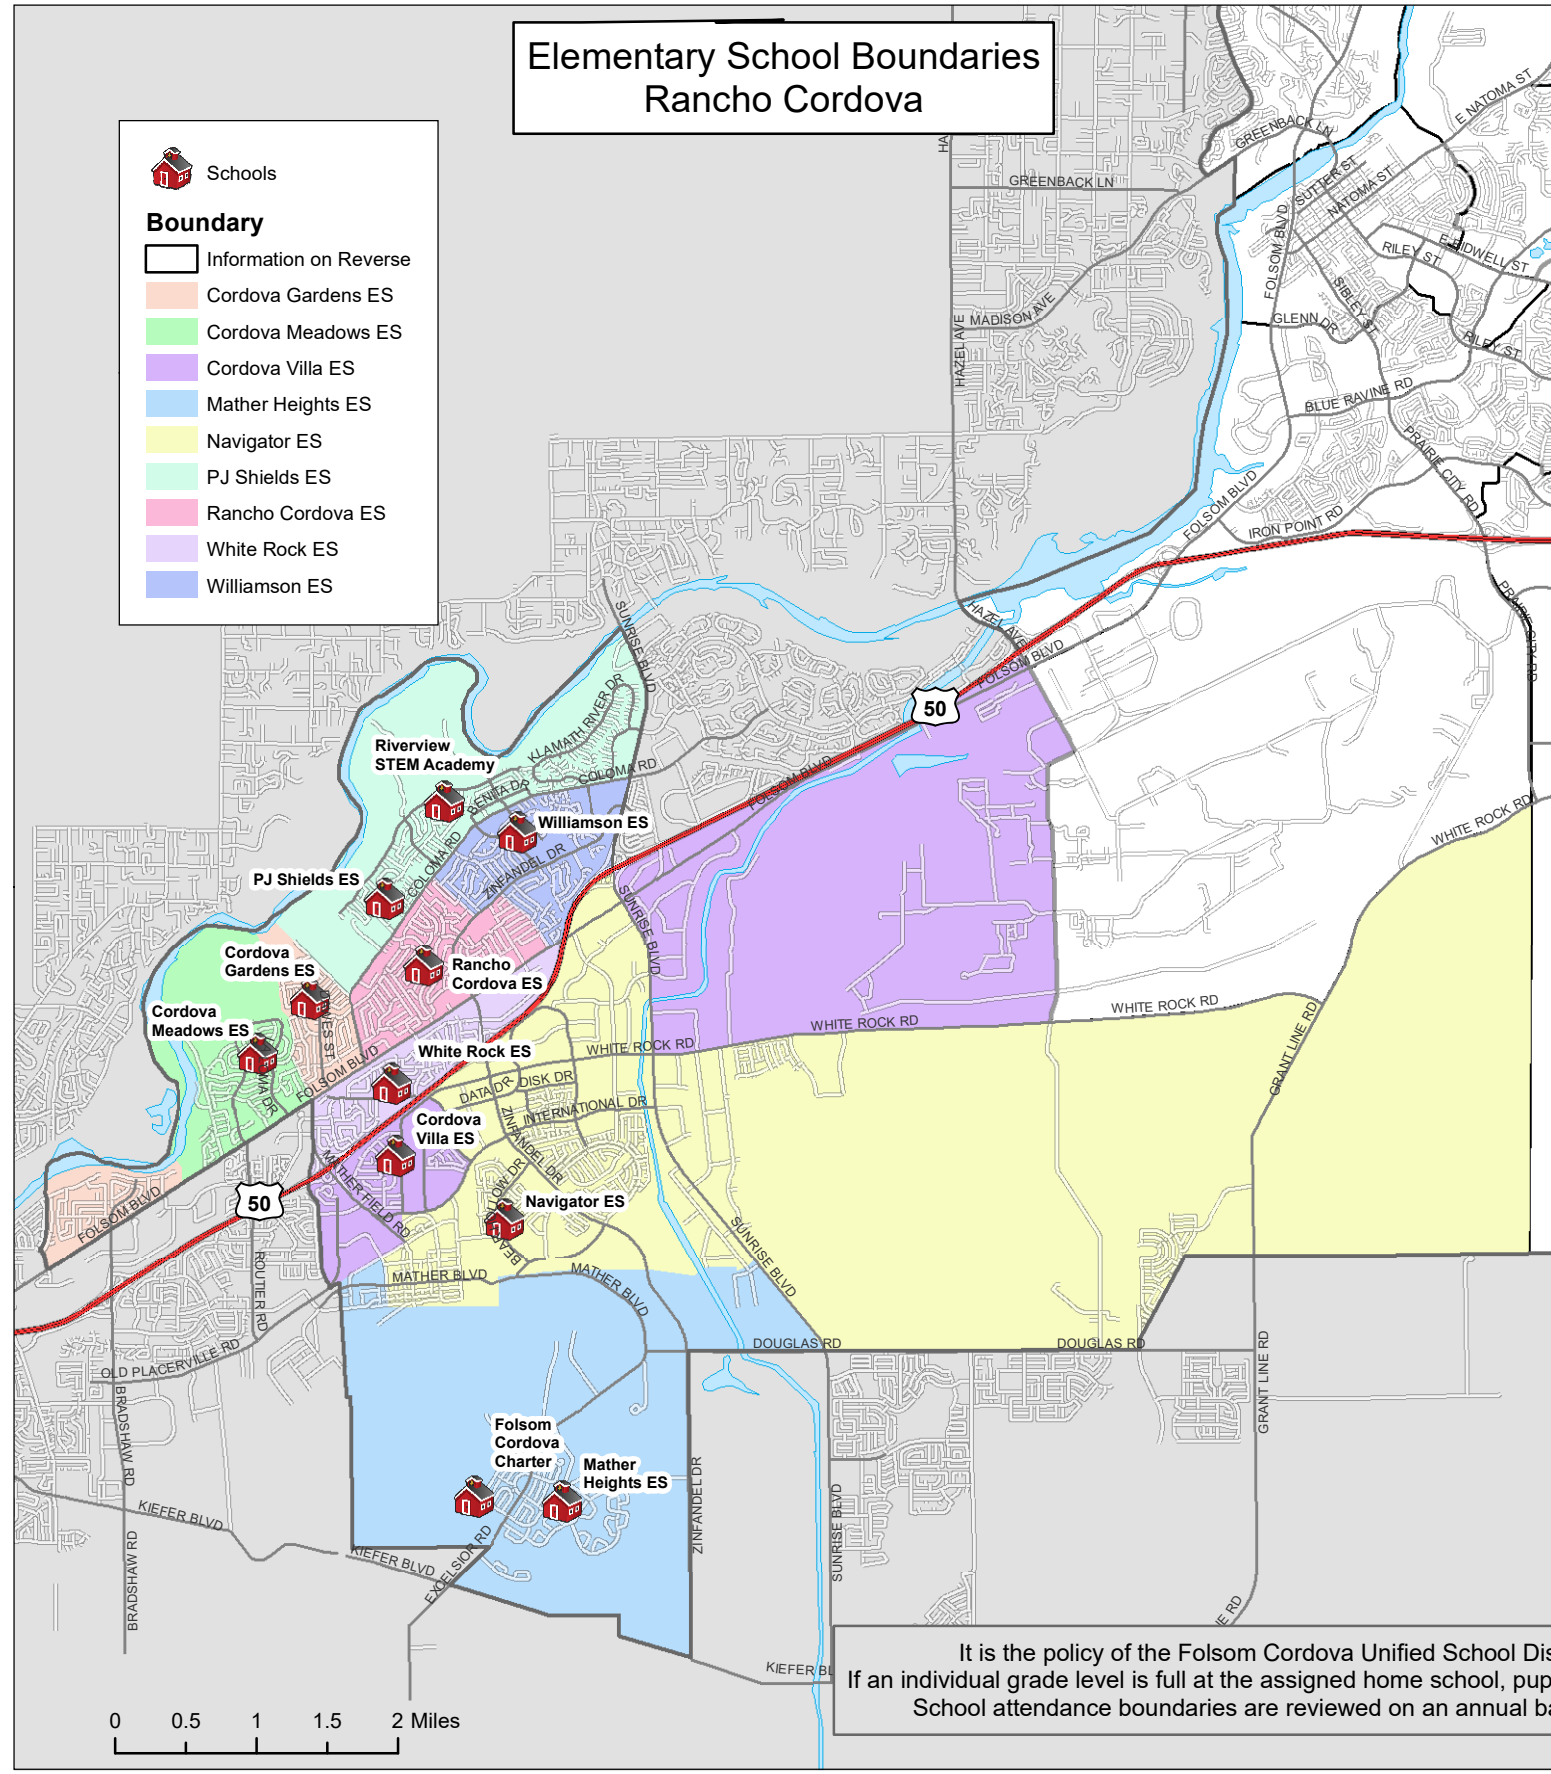

School Attendance Boundaries - Rancho Cordova

Folsom Cordova Unified School District, 2021-22

Elementary School Boundaries Rancho Cordova

Schools

Boundary

- Information on Reverse
- Cordova Gardens ES
- Cordova Meadows ES
- Cordova Villa ES
- Mather Heights ES
- Navigator ES
- PJ Shields ES
- Rancho Cordova ES
- White Rock ES
- Williamson ES

Middle School/High School Boundaries Rancho Cordova

Schools

Cordova High Boundary

Boundary

- Information on Reverse
- Mills MS / Cordova HS
- Mitchell MS / Cordova HS

It is the policy of the Folsom Cordova Unified School District to balance class loads at each school. If an individual grade level is full at the assigned home school, pupils may be bused to another school within the District. School attendance boundaries are reviewed on an annual basis and adjustments will be made if necessary.