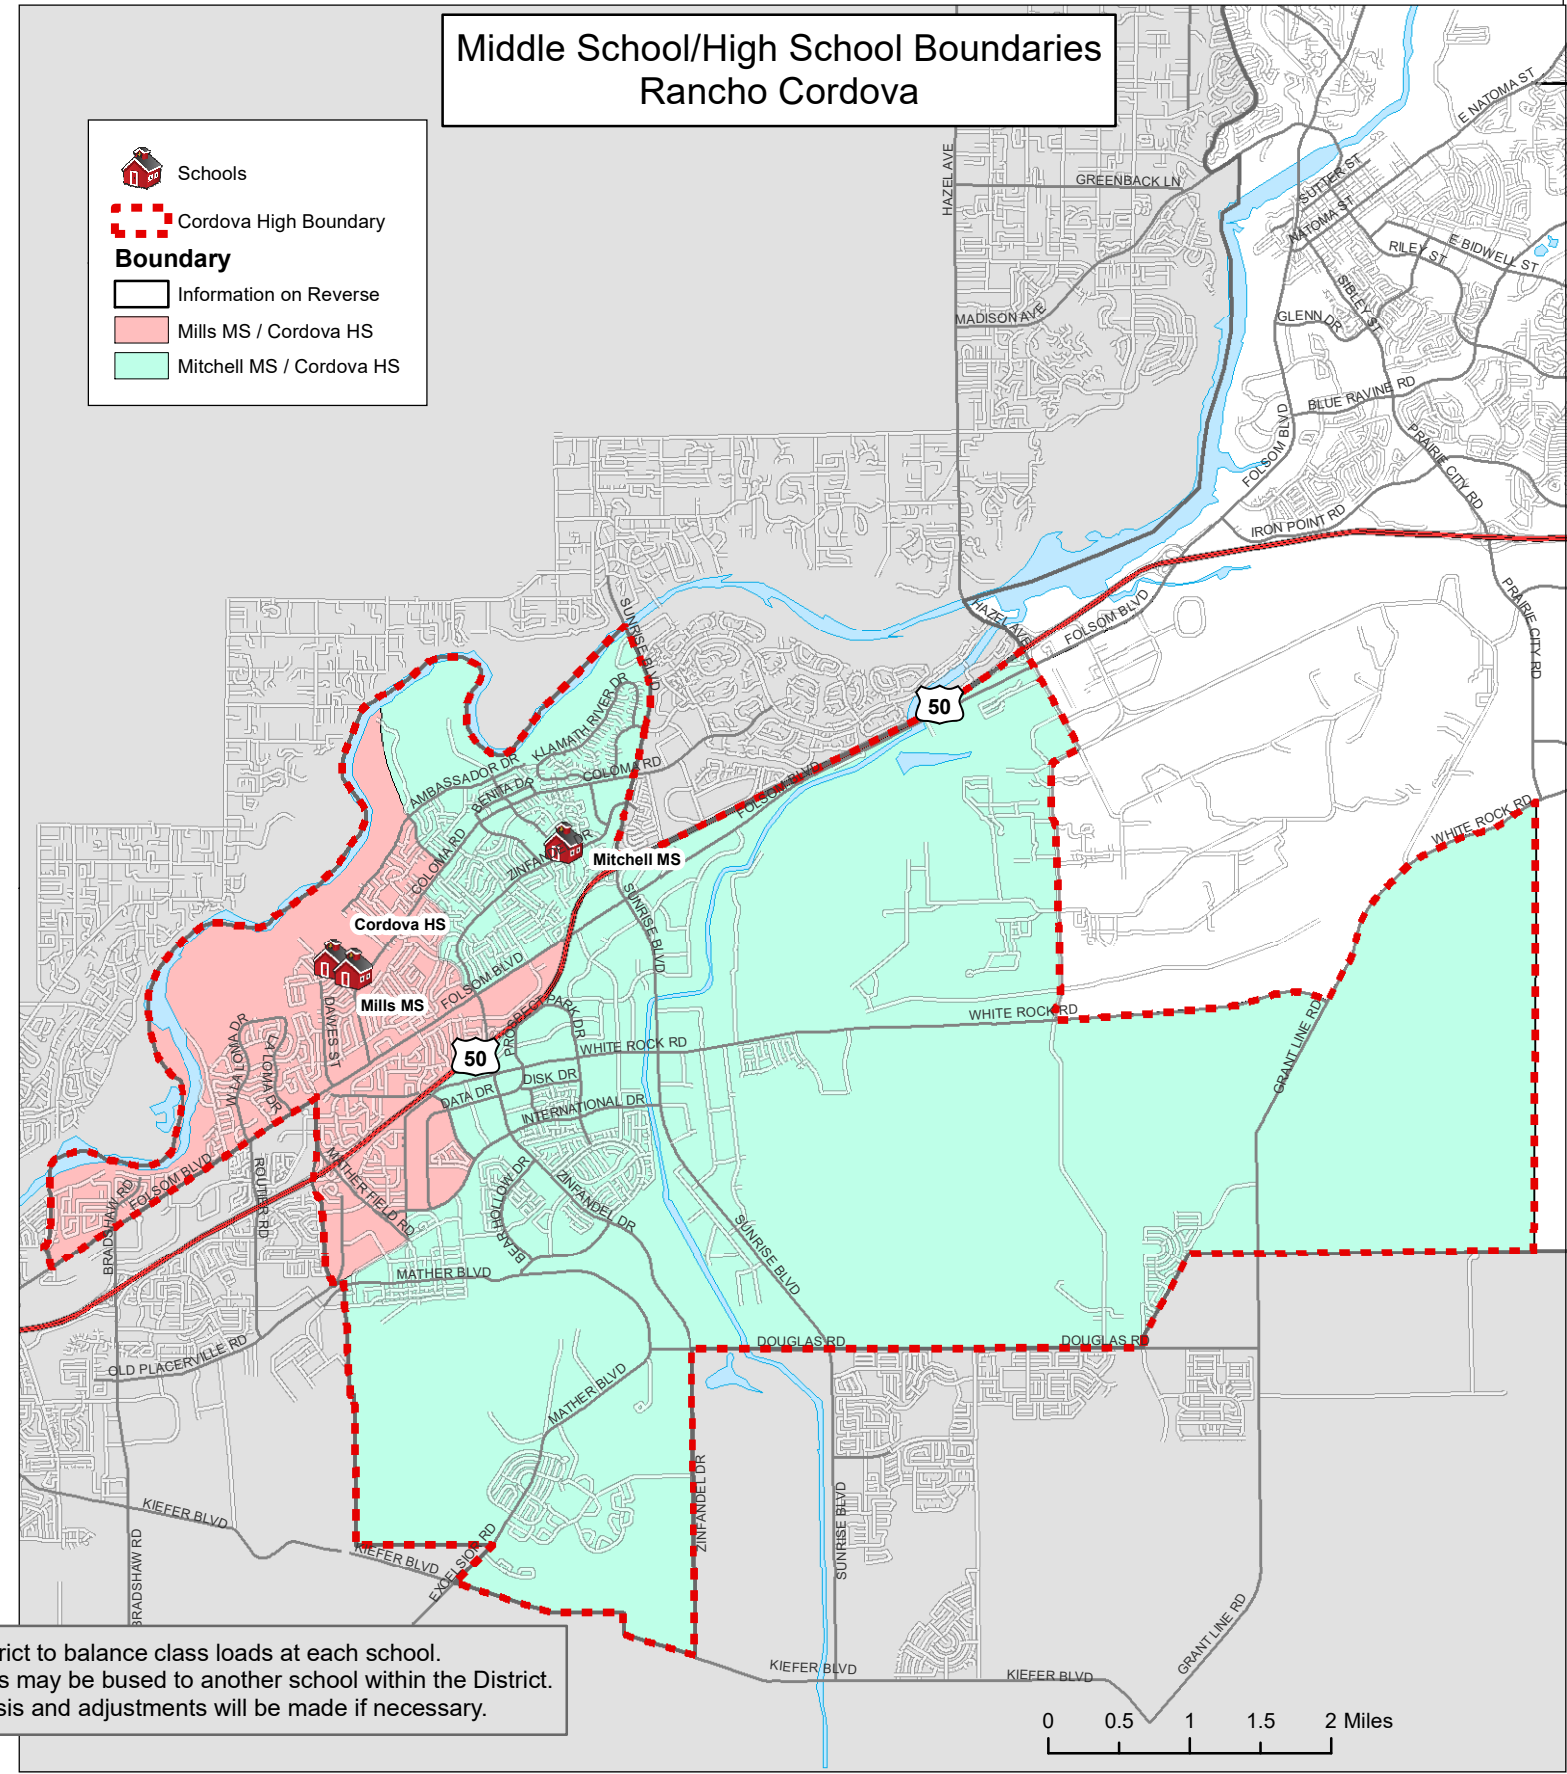

School Attendance Boundaries - Rancho Cordova

Folsom Cordova Unified School District, 2021-22

Elementary School Boundaries Rancho Cordova

Schools

Boundary

- Information on Reverse
- Cordova Gardens ES
- Cordova Meadows ES
- Cordova Villa ES
- Mather Heights ES
- Navigator ES
- PJ Shields ES
- Rancho Cordova ES
- White Rock ES
- Williamson ES

Middle School/High School Boundaries Rancho Cordova

Schools

Cordova High Boundary

Boundary

- Information on Reverse
- Mills MS / Cordova HS
- Mitchell MS / Cordova HS

It is the policy of the Folsom Cordova Unified School District to balance class loads at each school. If an individual grade level is full at the assigned home school, pupils may be bused to another school within the District. School attendance boundaries are reviewed on an annual basis and adjustments will be made if necessary.