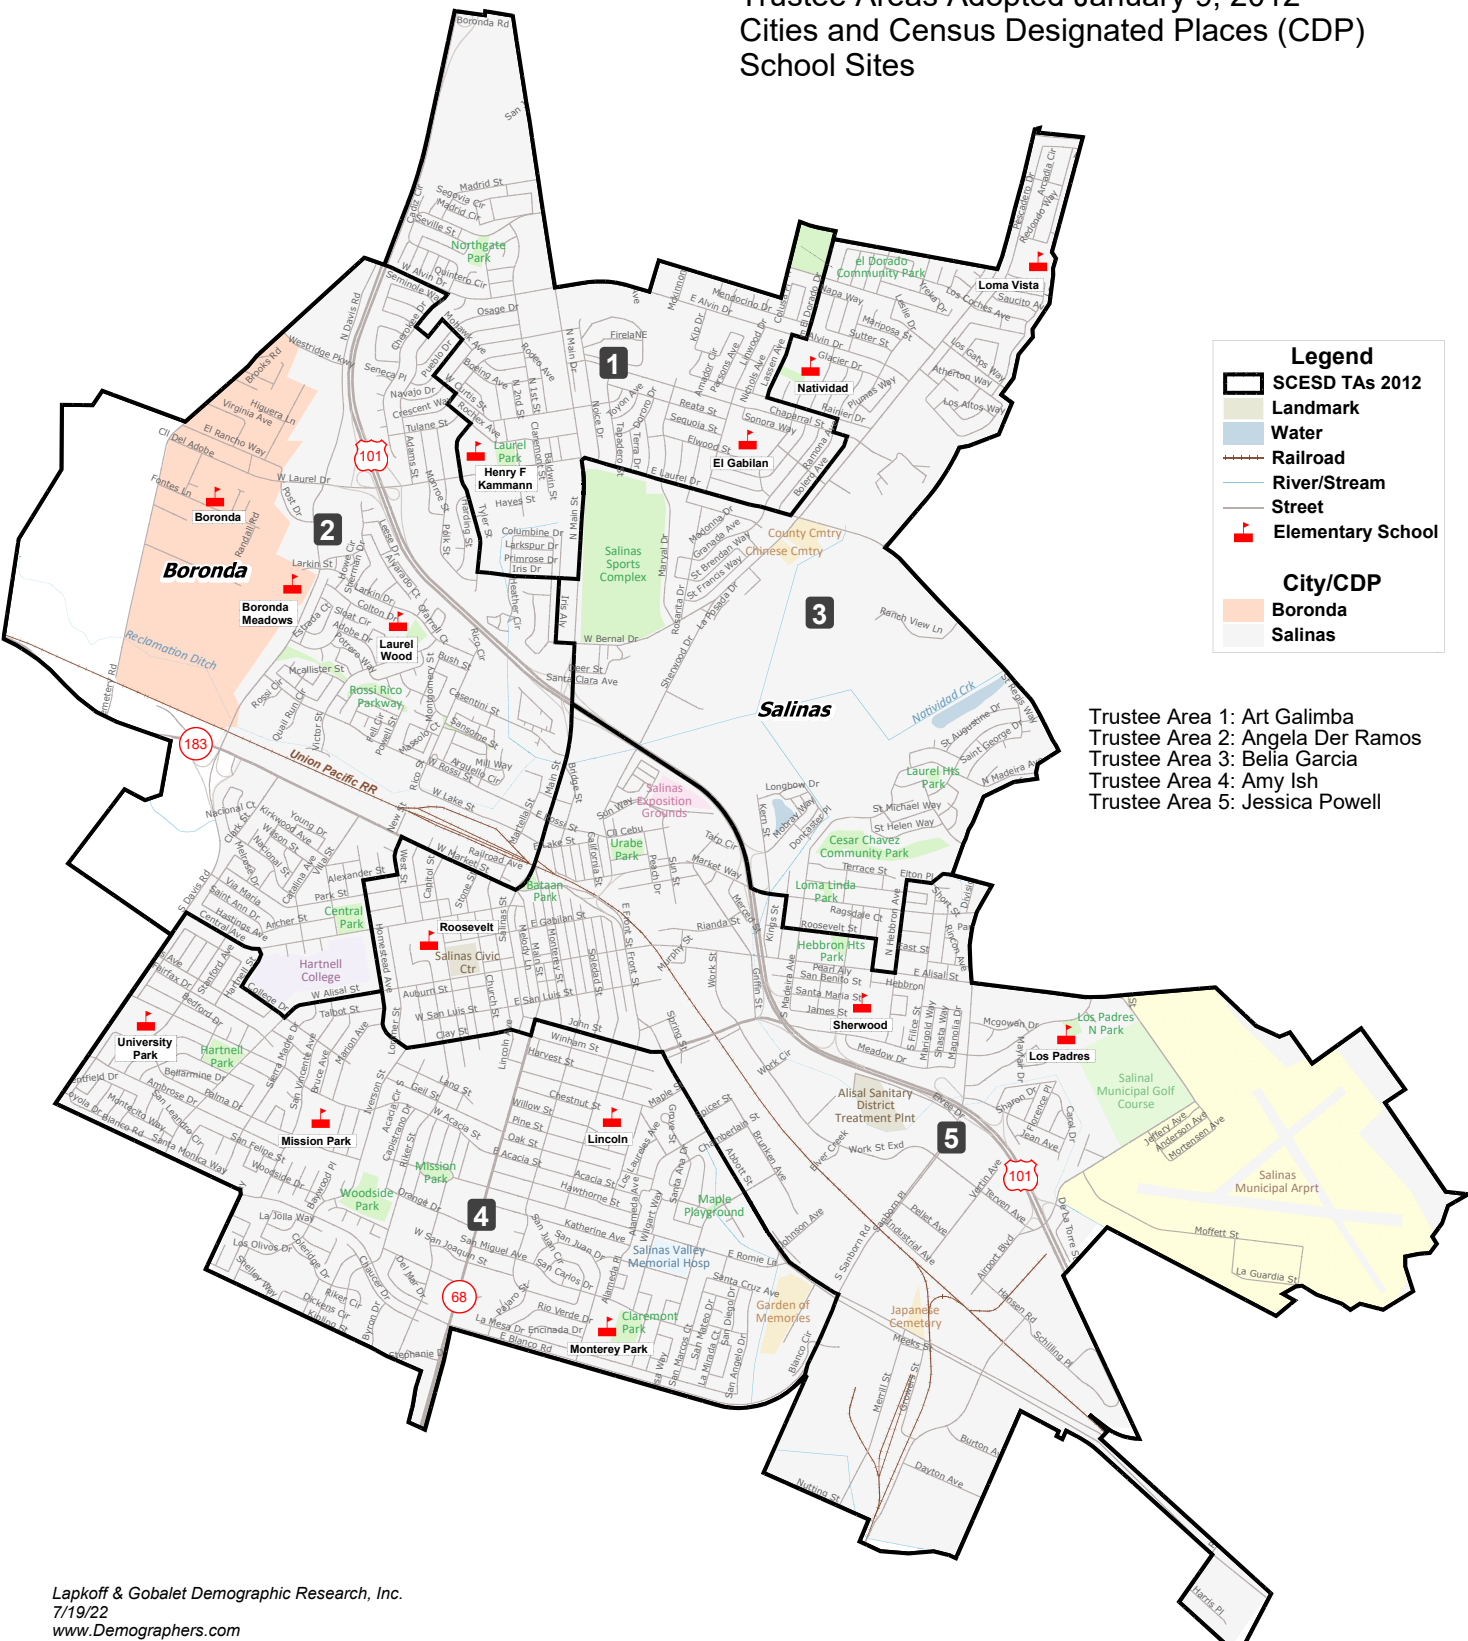

Salinas City Elementary School District Trustee Areas Adopted January 9, 2012 Cities and Census Designated Places (CDP) School Sites

Legend

- SCESED TAs 2012
- Landmark
- Water
- Railroad
- River/Stream
- Street
- ▄ Elementary School

City/CDP

- Boronda
- Salinas

Trustee Area 1: Art Galimba
Trustee Area 2: Angela Der Ramos
Trustee Area 3: Belia Garcia
Trustee Area 4: Amy Ish
Trustee Area 5: Jessica Powell