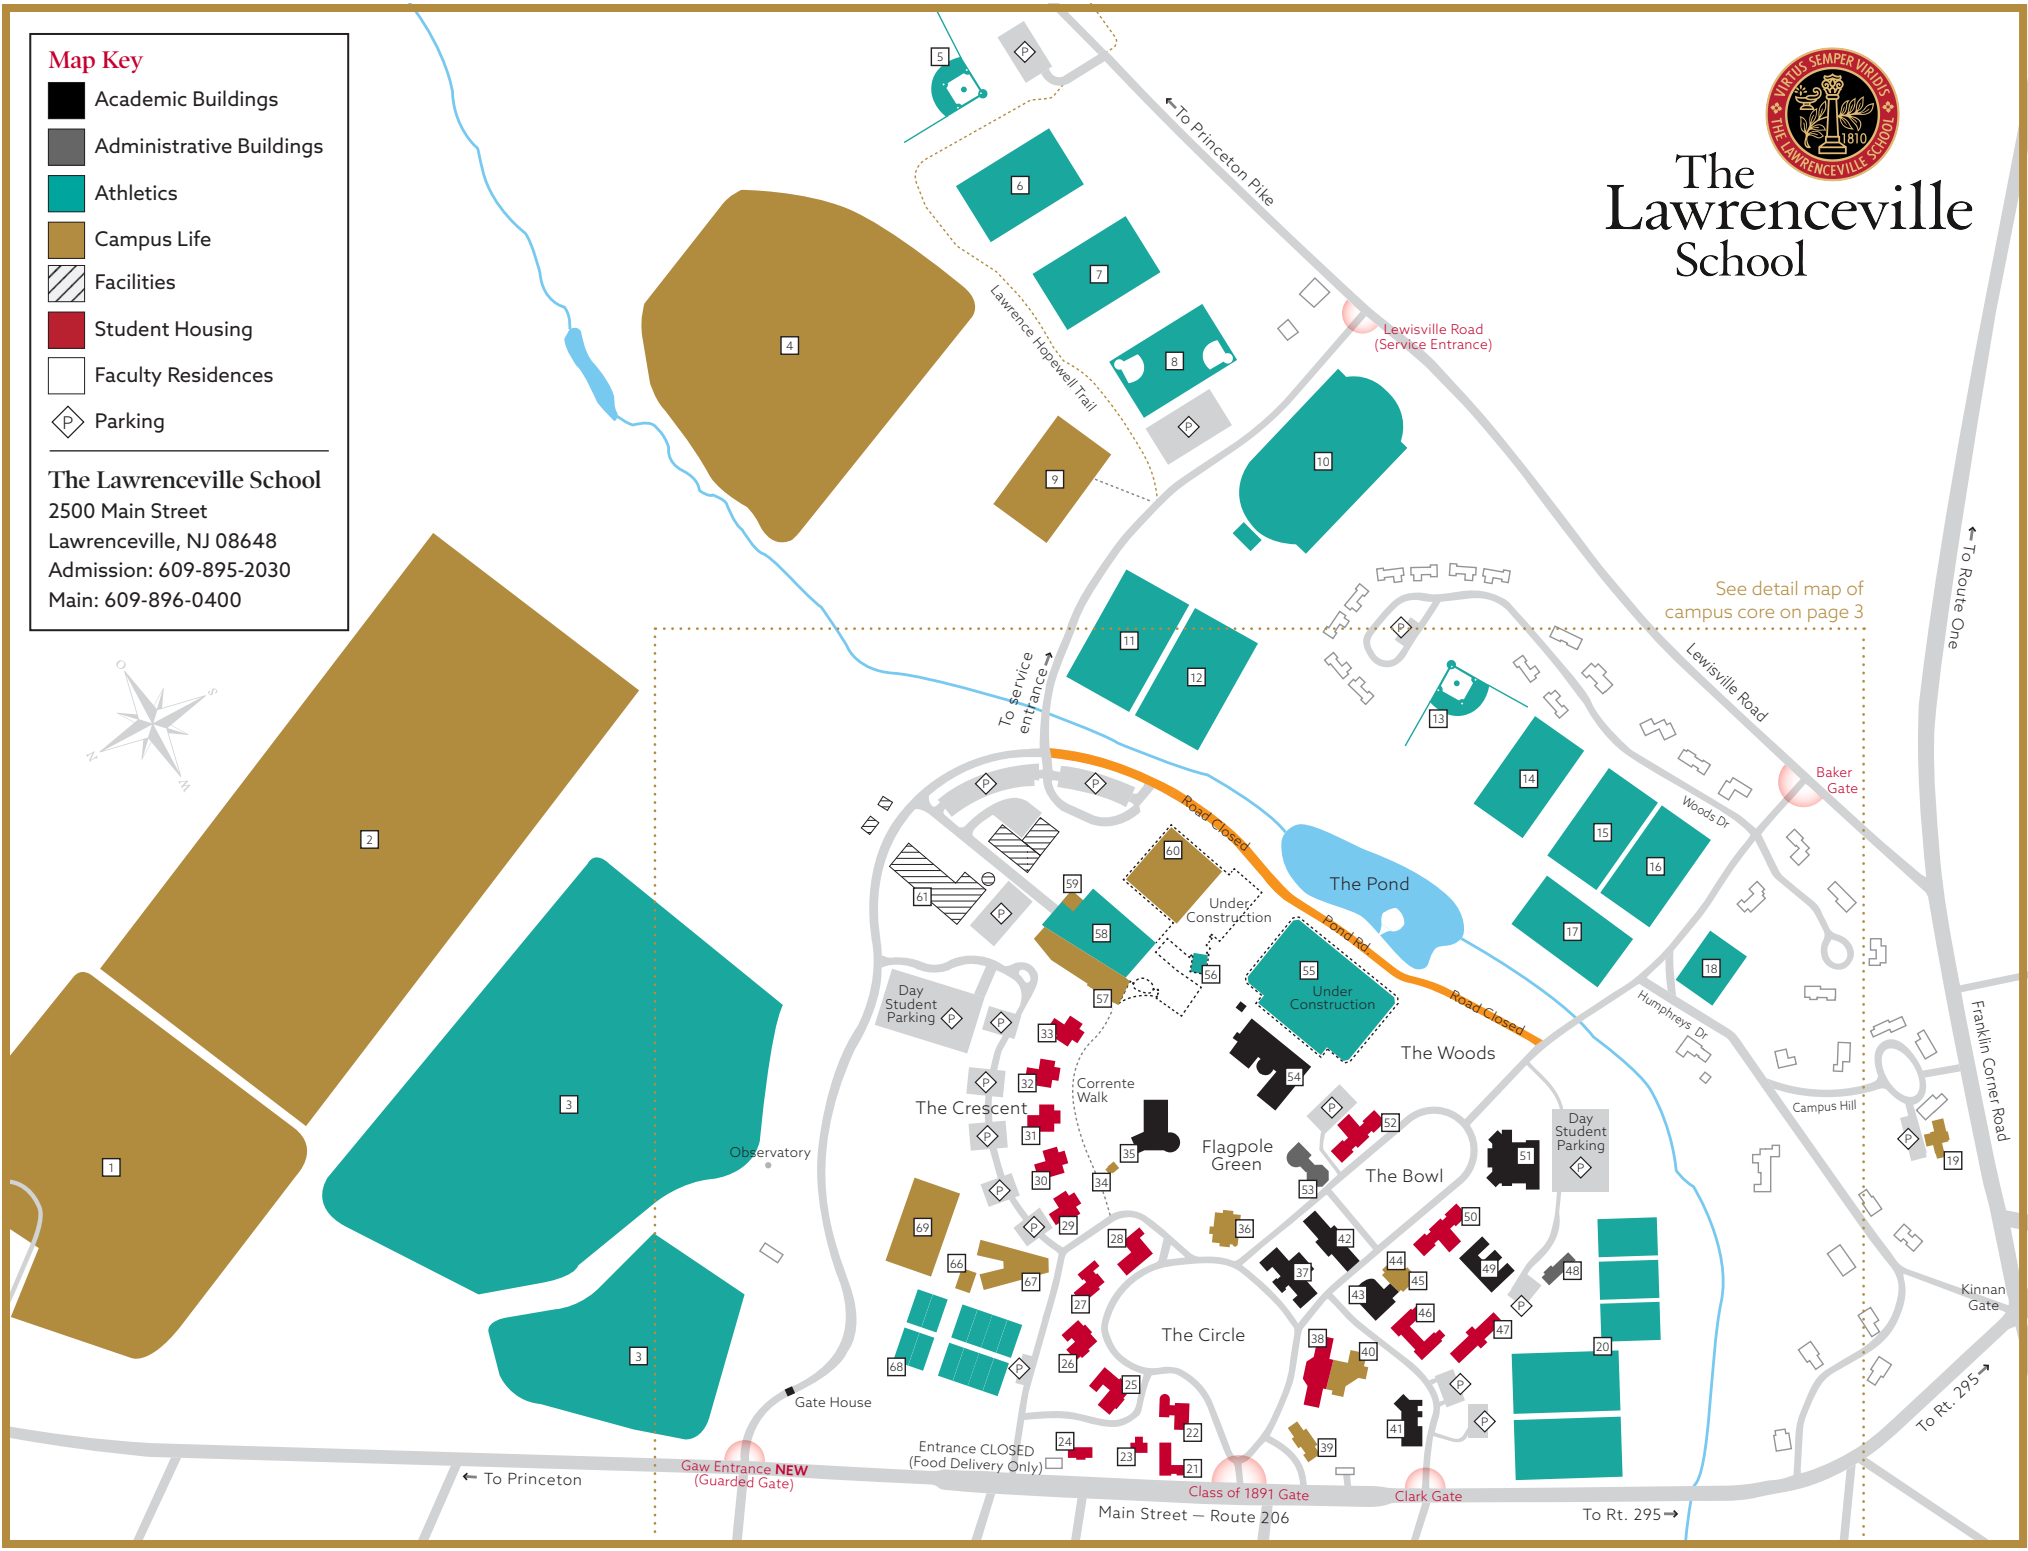

The Lawrenceville School

Map Key

- Academic Buildings
- Administrative Buildings
- Athletics
- Campus Life
- Facilities
- Student Housing
- Faculty Residences
- Parking

The Lawrenceville School
2500 Main Street
Lawrenceville, NJ 08648
Admission: 609-895-2030
Main: 609-896-0400

See detail map of campus core on page 3

Entrance CLOSED (Food Delivery Only)

Main Street - Route 206

To Rt. 295 →

Academic Buildings

Bunn Library	35
F.M. Kirby Math & Science Center	54
Fathers Building, "Pop" Hall	42
Gruss Center for Art and Design, "GCAD"	43
Hutchins Institute for Social Justice	44
Juliet Lyell Staunton Clark Music Center, "Clark" ...	41
Kirby Arts Center, "KAC"	51
Noyes History Center	49
Woods Memorial Hall, "Woods Mem"	37

Campus Life

Abbott Dining Hall	40
Al Rashid Health and Wellness Center	67
Alumni Study	39
Bath House Cafe	34
Big Red Farm	1
Big Red Farm Extension	4
Big Red Park	69
Big Red Store (Golf House)	66
Children's Center	19
Edith Memorial Chapel	36
Foundation House	39
Hutchins Galleries	45
Joshua L. Miner Ropes Course	9
Post Office (Tsai Field House)	59
Solar Farm	2
Tsai Commons (Tsai Field House)	57

From Baker Gate: Enter campus through the Baker Gate located at 119 Lewisville Road. Proceed straight until you reach the grass area known as The Bowl. Turn right. Passing a residential building on the right, turn right to enter the visitor parking lot behind the Mackenzie Administration Building. Please park in the reserved spots. Additional parking is available on the road along The Bowl.