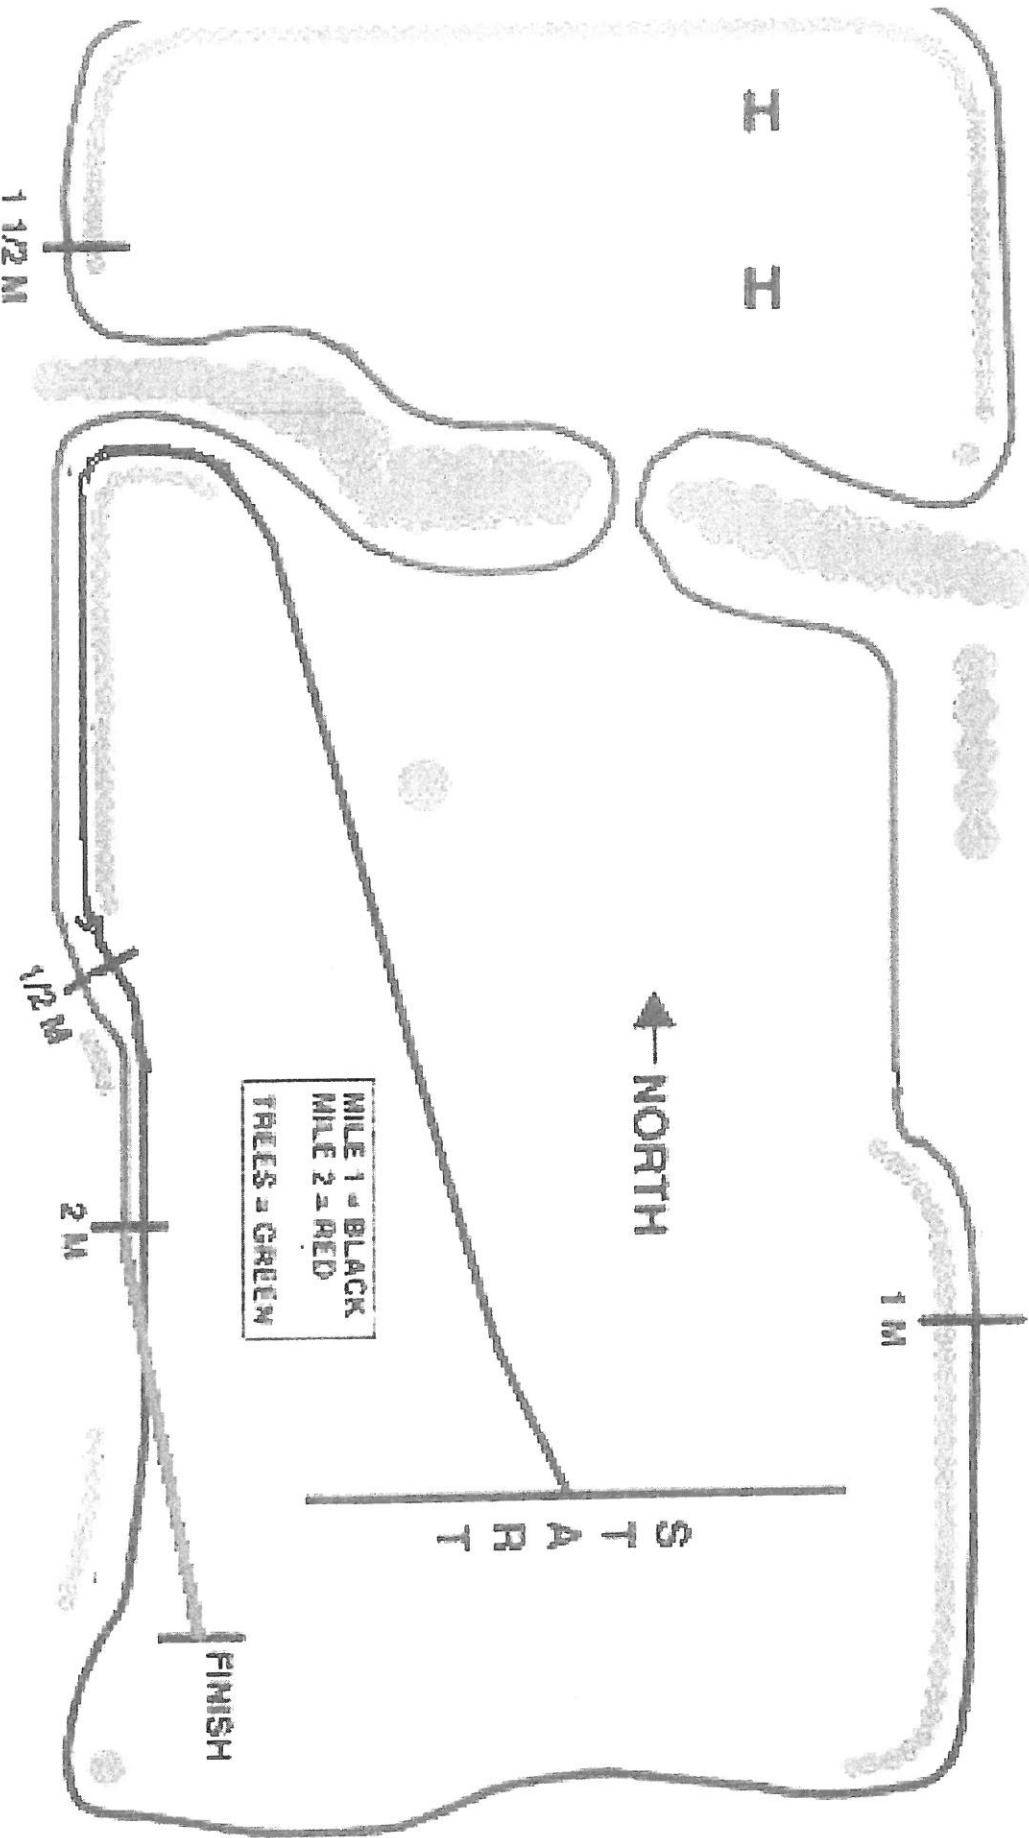

Detweiler Park - Peoria State Final Course

RT 29

PARK ROAD

MILE 1 = BLACK
MILE 2 = RED
TREES = GREEN

← NORTH

S T A R T

FINISH

1 1/2 M

1/2 M

2 M

1 M

GRAPHICS

TENT

TO AWARE
AREA