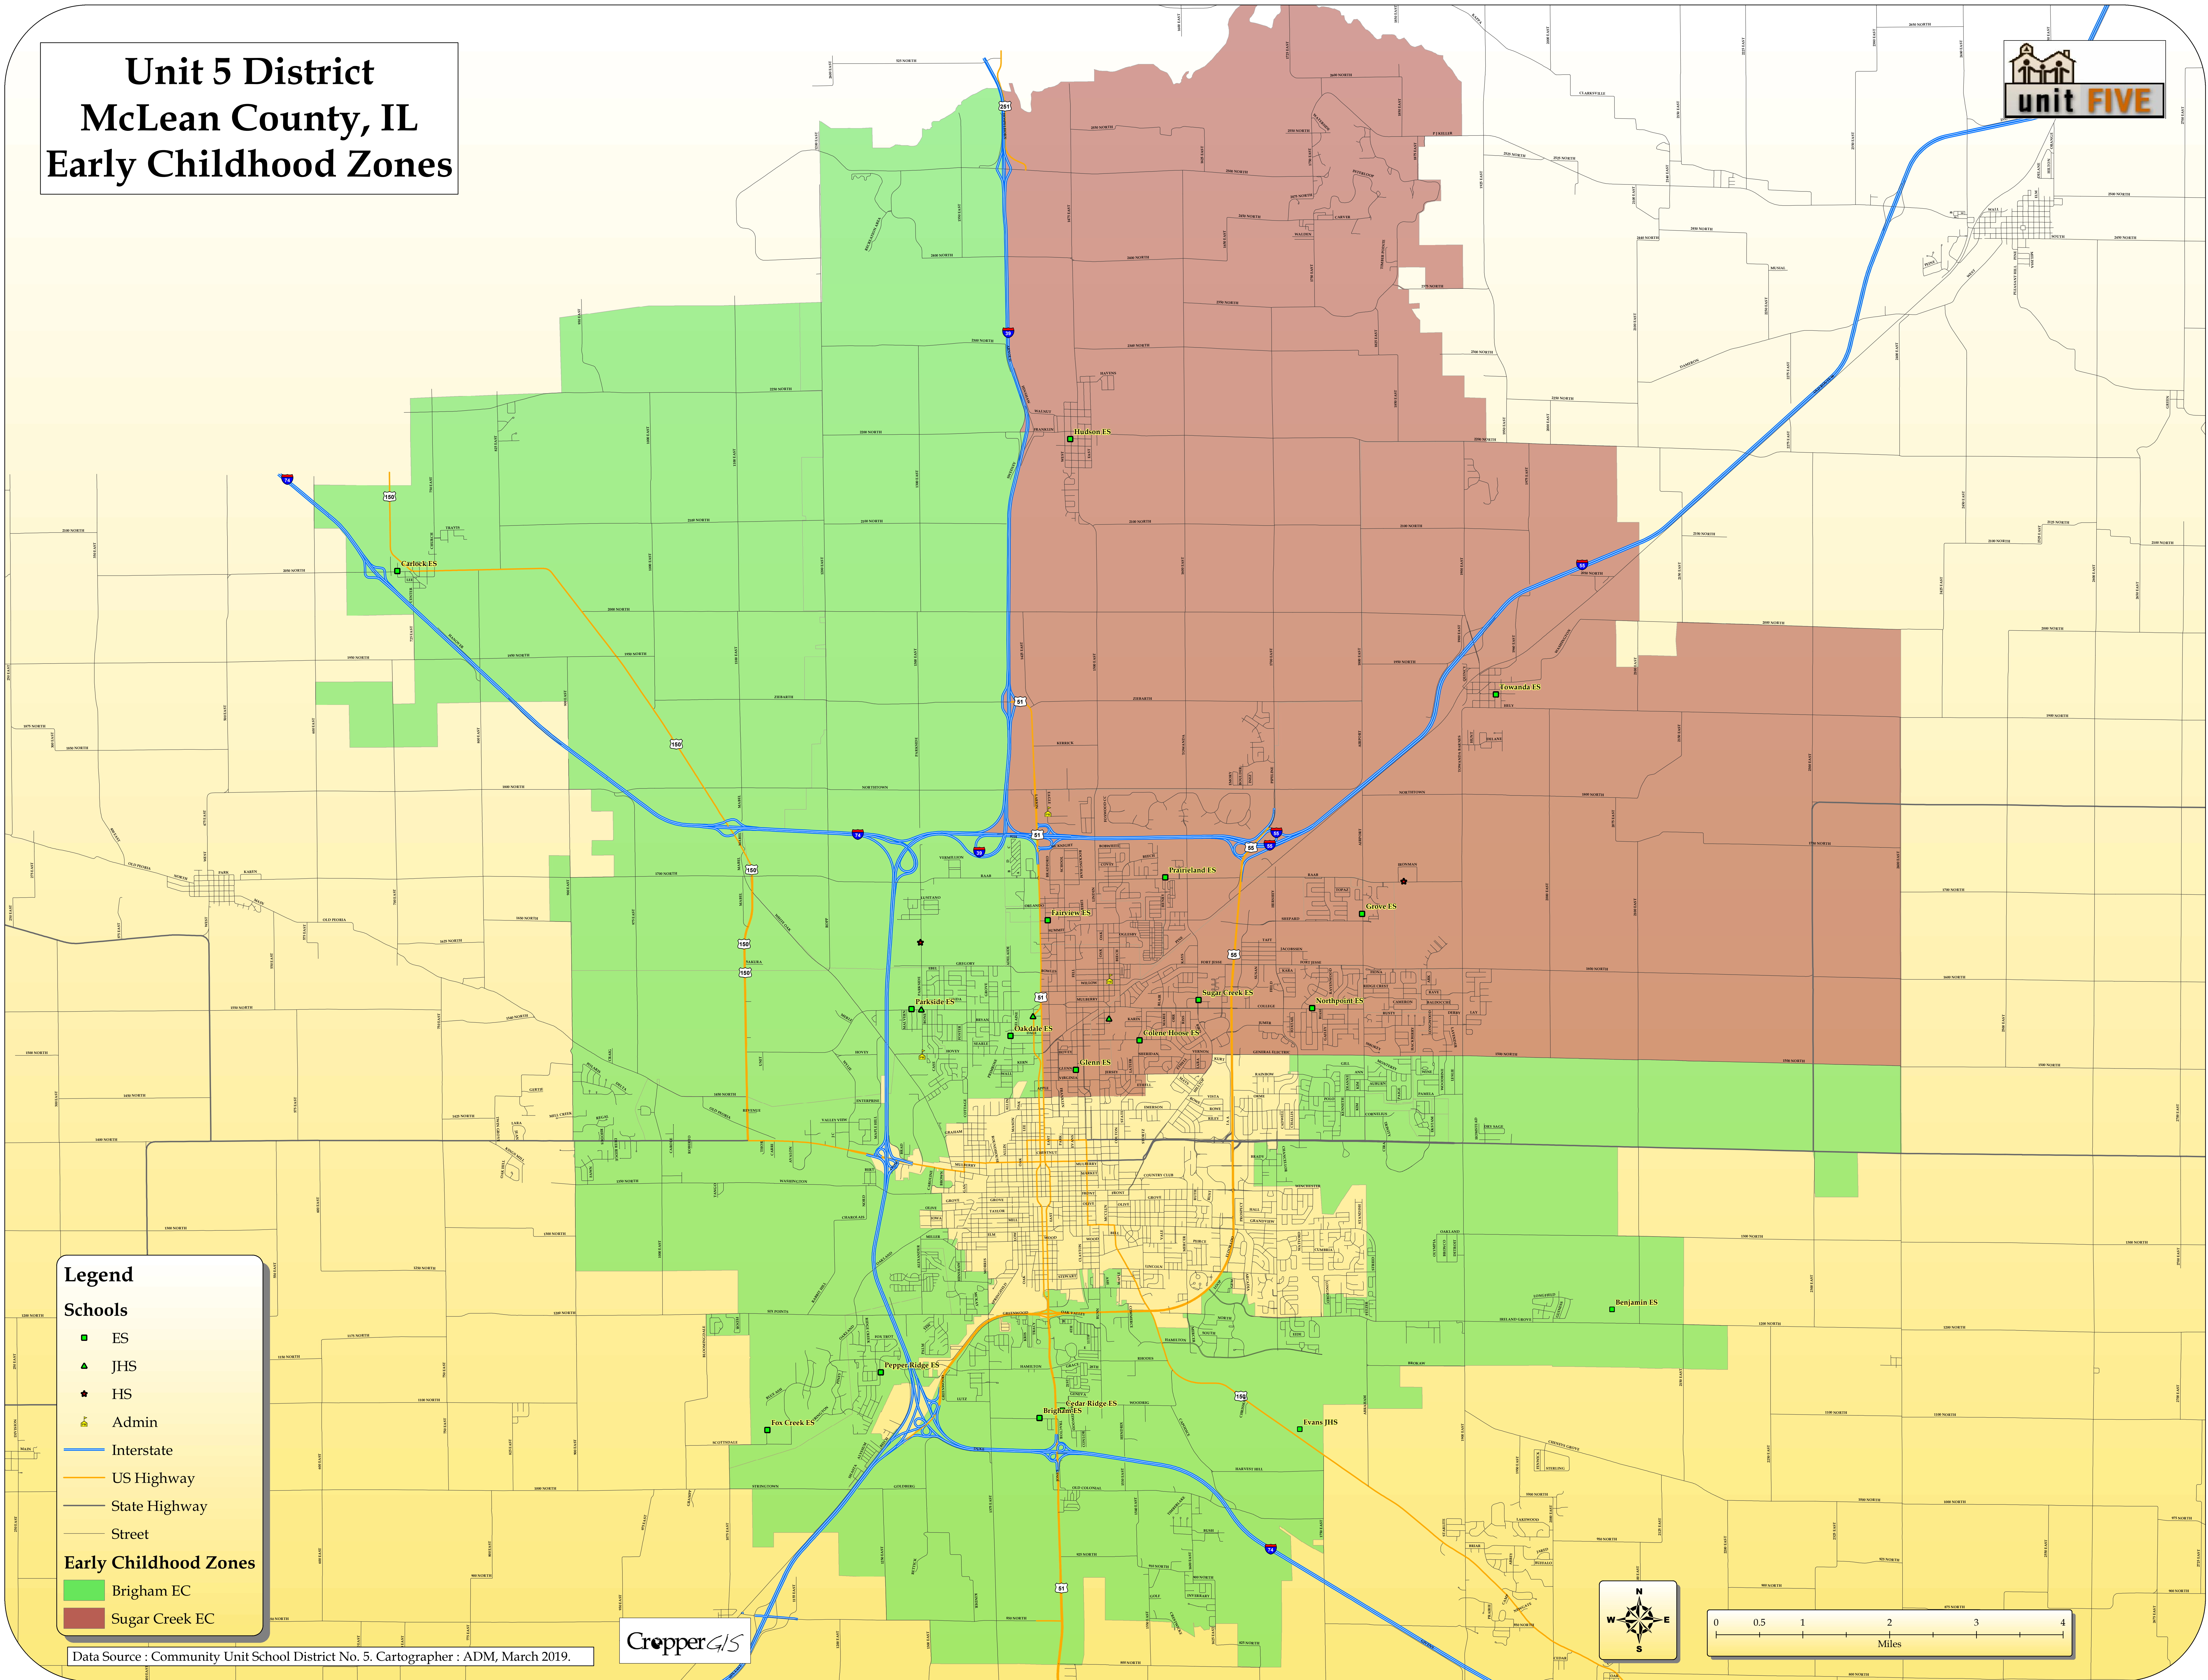

# Unit 5 District McLean County, IL Early Childhood Zones

**Legend**

**Schools**

- ES
- ▲ JHS
- ★ HS
- 🏠 Admin

**Early Childhood Zones**

- Brigham EC
- Sugar Creek EC

**Roads**

- Interstate
- US Highway
- State Highway
- Street

Data Source : Community Unit School District No. 5. Cartographer : ADM, March 2019.

CropperGIS