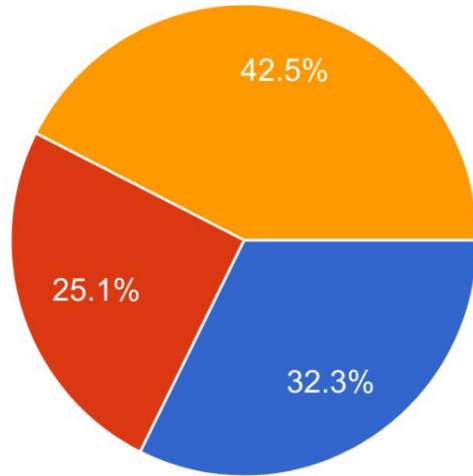

## Application Increases:

Applications submitted via the Common App rose by 5.62% this year. They are up 32% from 2020

## Test-Optional:

1,830+ schools did not require ACT/SAT scores

**SAT** **ACT**

**(optional)**

# Test-Optional: MLHS

Did you submit test scores (SAT, ACT) to colleges?

167 responses

- Yes, to all colleges I applied to
- Yes, to some colleges I applied to
- No, I did not submit test scores to any college I applied to