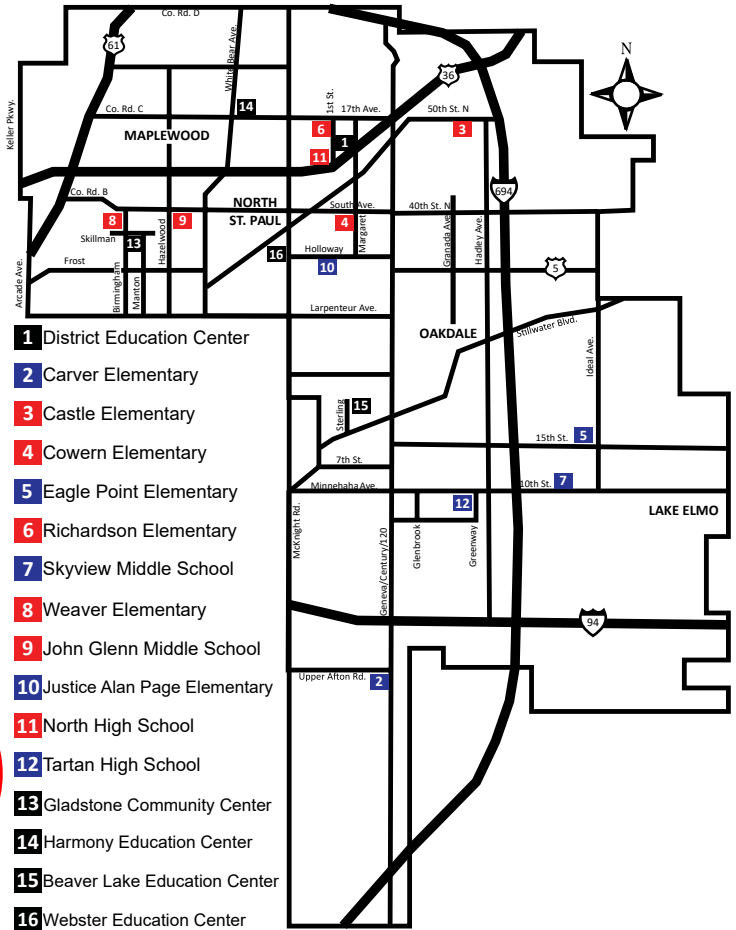

81
Students earned a Bilingual Seal upon graduation in 2022, and earned 188 college credits.

Career and Technical Education (CTE) Pathways

Hmong, Mandarin, and Spanish Elementary immersion programs

1,656
secondary school students involved in sports/activities

283
High School students earned a GPA of 4.0 or higher in 2022

70
languages spoken in 622 homes

*Hmong Immersion **Mandarin Immersion ***Spanish Immersion

We commit each day to develop and empower lifelong learners who thrive in diverse communities.

CONNECT WITH US

Mobile App - Search School District 622 in App

ENROLL 651-748-7550