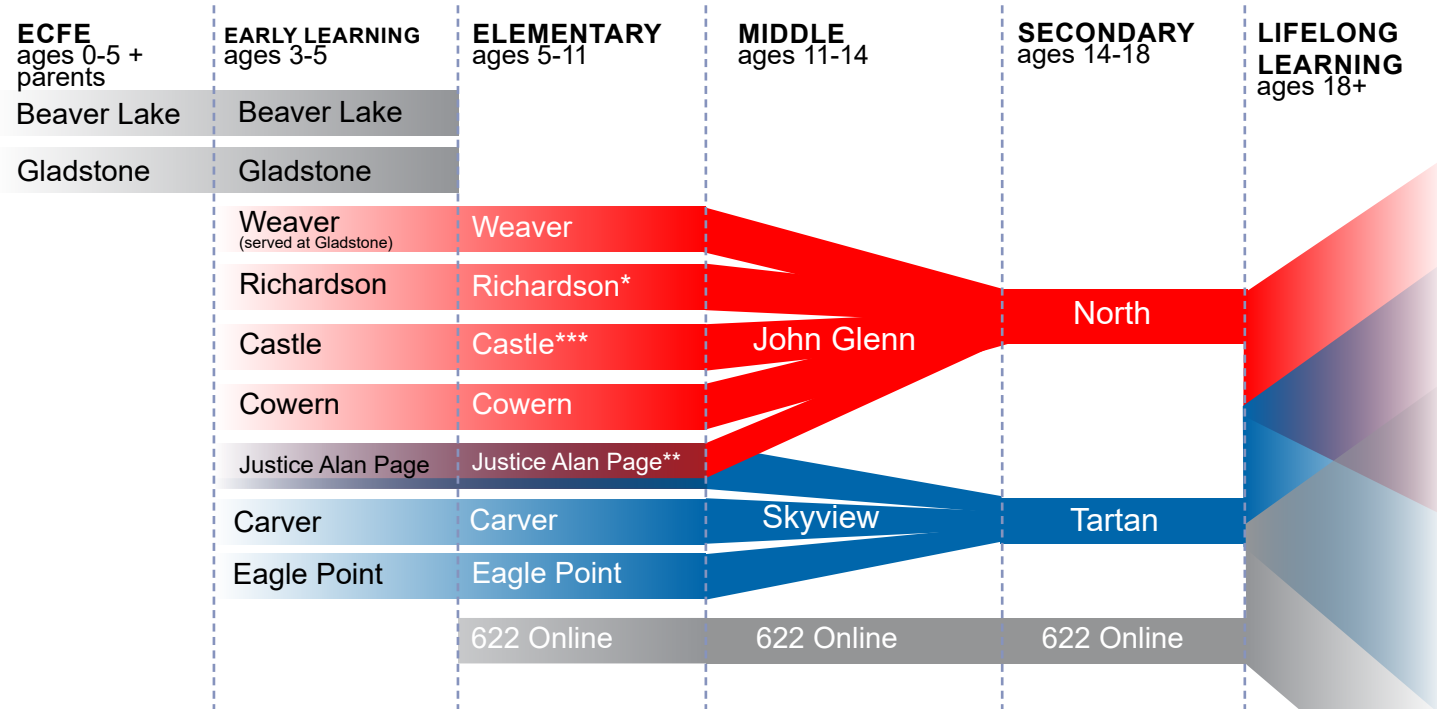

81
Students earned a Bilingual Seal upon graduation in 2022, and earned 188 college credits.

Career and Technical Education (CTE) Pathways

Hmong, Mandarin, and Spanish Elementary immersion programs

1,656
secondary school students involved in sports/activities

283
High School students earned a GPA of 4.0 or higher in 2022

70
languages spoken in 622 homes

*Hmong Immersion **Mandarin Immersion ***Spanish Immersion

We commit each day to develop and empower lifelong learners who thrive in diverse communities.