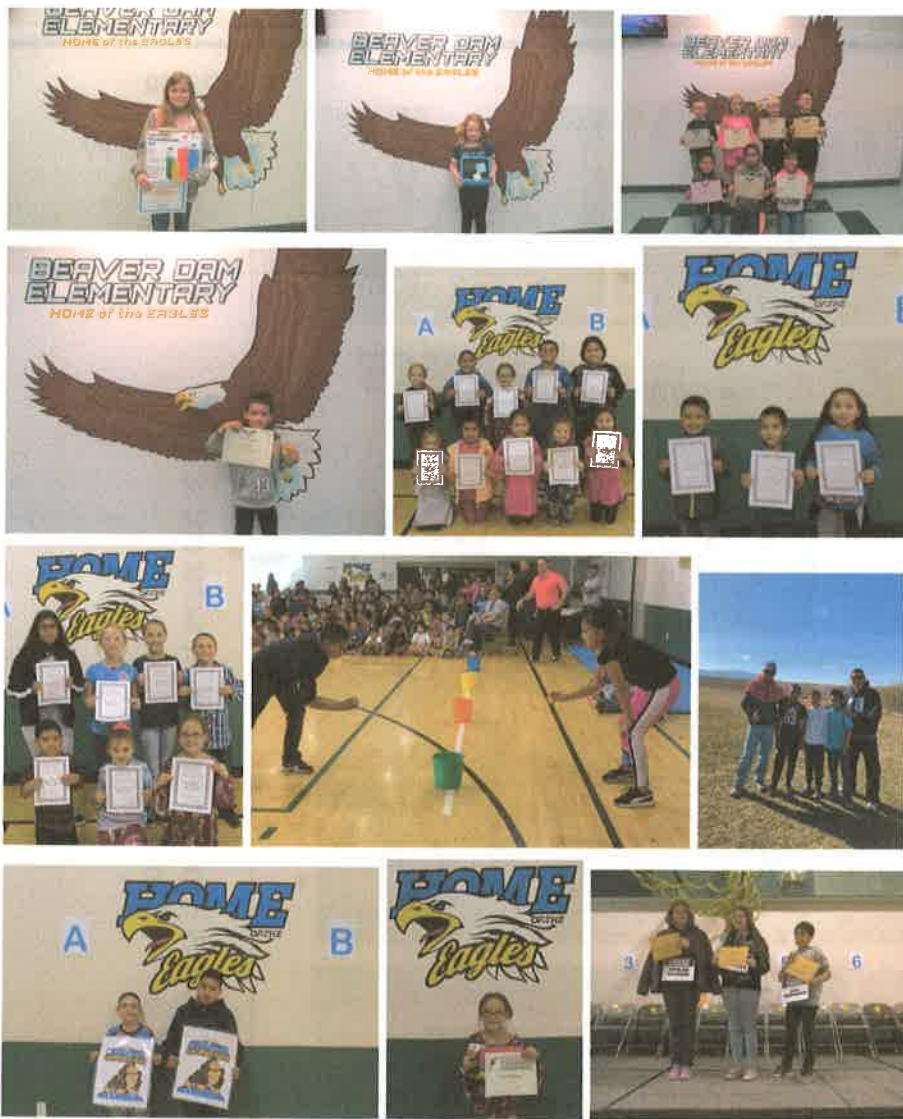

Eagle News

3436 E Rio Virgin Rd,
Littlefield, AZ 86432

Tema

Integridad

“Febrero es la frontera entre invierno y primavera.”

- Terri Guilliemets

Phone: 928-347-5796
Fax: 928-347-5795