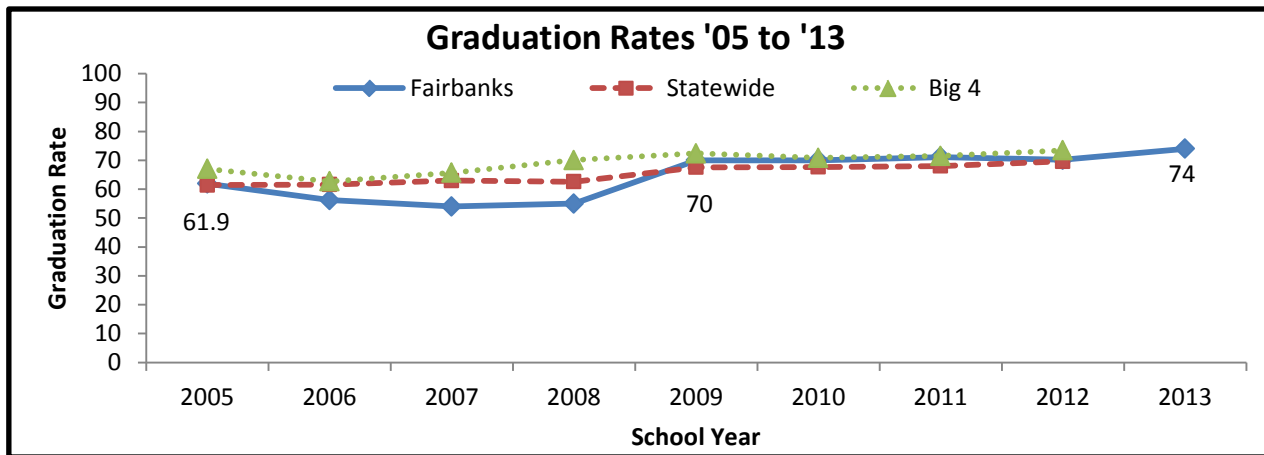

# Fairbanks North Star Borough School District Dropout/Graduation Rate Dashboard

- Dropout Rates have decreased by almost 50% over the past 9 years
- Graduation Rates have increased over time
- District results are now more competitive with state results

# Fairbanks North Star Borough School District Dropout/Graduation Rate Dashboard

- Dropout rates have slightly decreased for statewide and the big 4
- Similarly, graduation rates have slightly increased
- District results are now more competitive with big 4 results

- Dropout rates have slightly decreased for most of the big 4 districts
- District results are now more competitive with other districts in the big 4