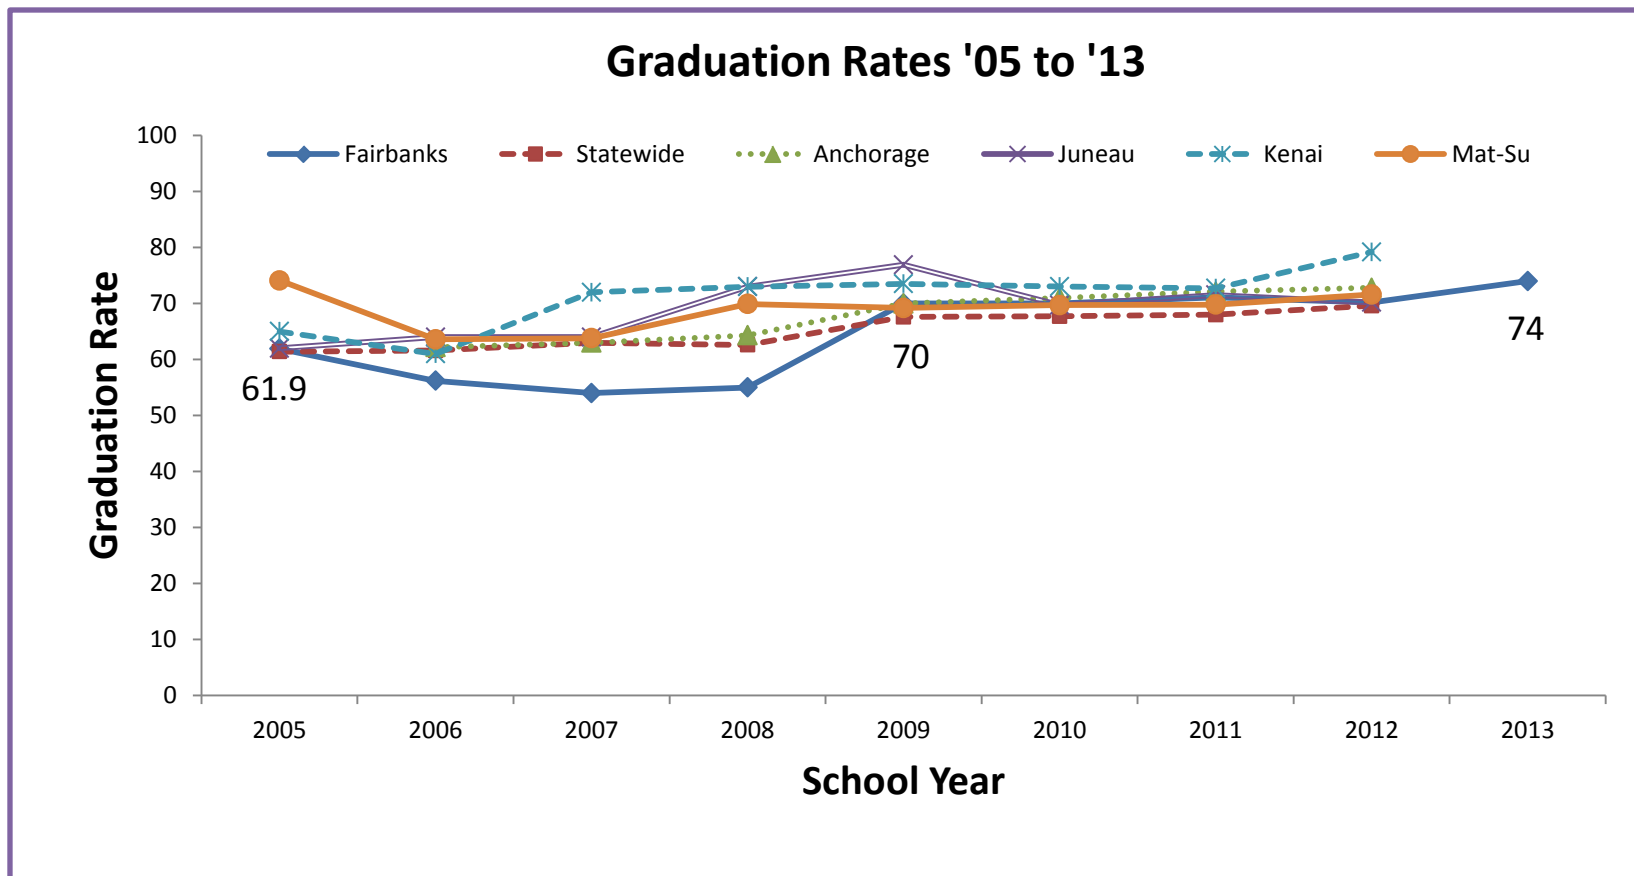

Fairbanks North Star Borough School District Dropout/Graduation Rate Dashboard

- Graduation rates have increased for most of the big 4 districts
- District results are now more competitive with other districts in the big 4