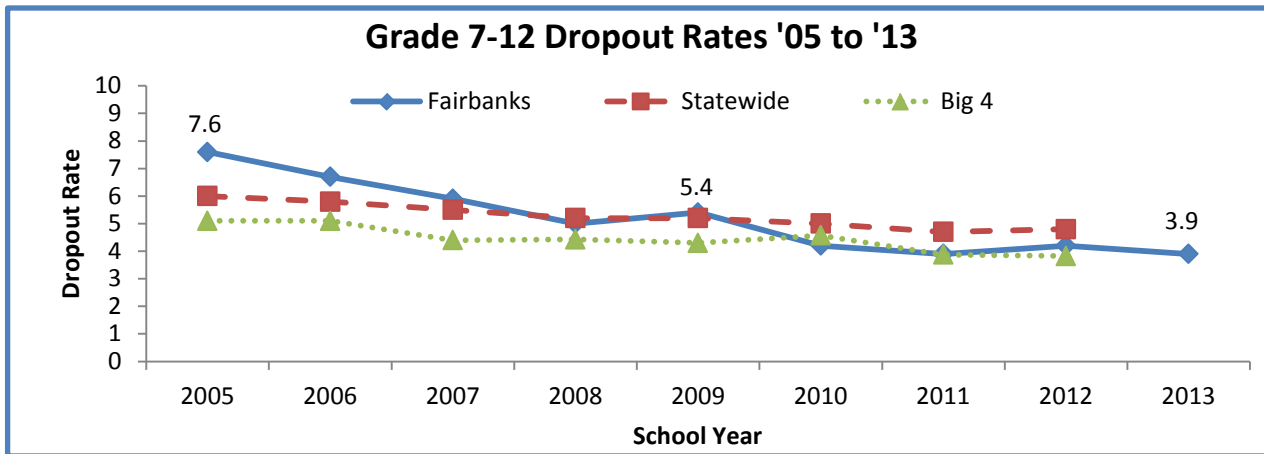

# Fairbanks North Star Borough School District Dropout/Graduation Rate Dashboard

- Dropout Rates have decreased by almost 50% over the past 9 years
- Graduation Rates have increased over time
- District results are now more competitive with state results

# Fairbanks North Star Borough School District Dropout/Graduation Rate Dashboard

- Dropout rates have slightly decreased for statewide and the big 4
- Similarly, graduation rates have slightly increased
- District results are now more competitive with big 4 results

- Dropout rates have slightly decreased for most of the big 4 districts
- District results are now more competitive with other districts in the big 4