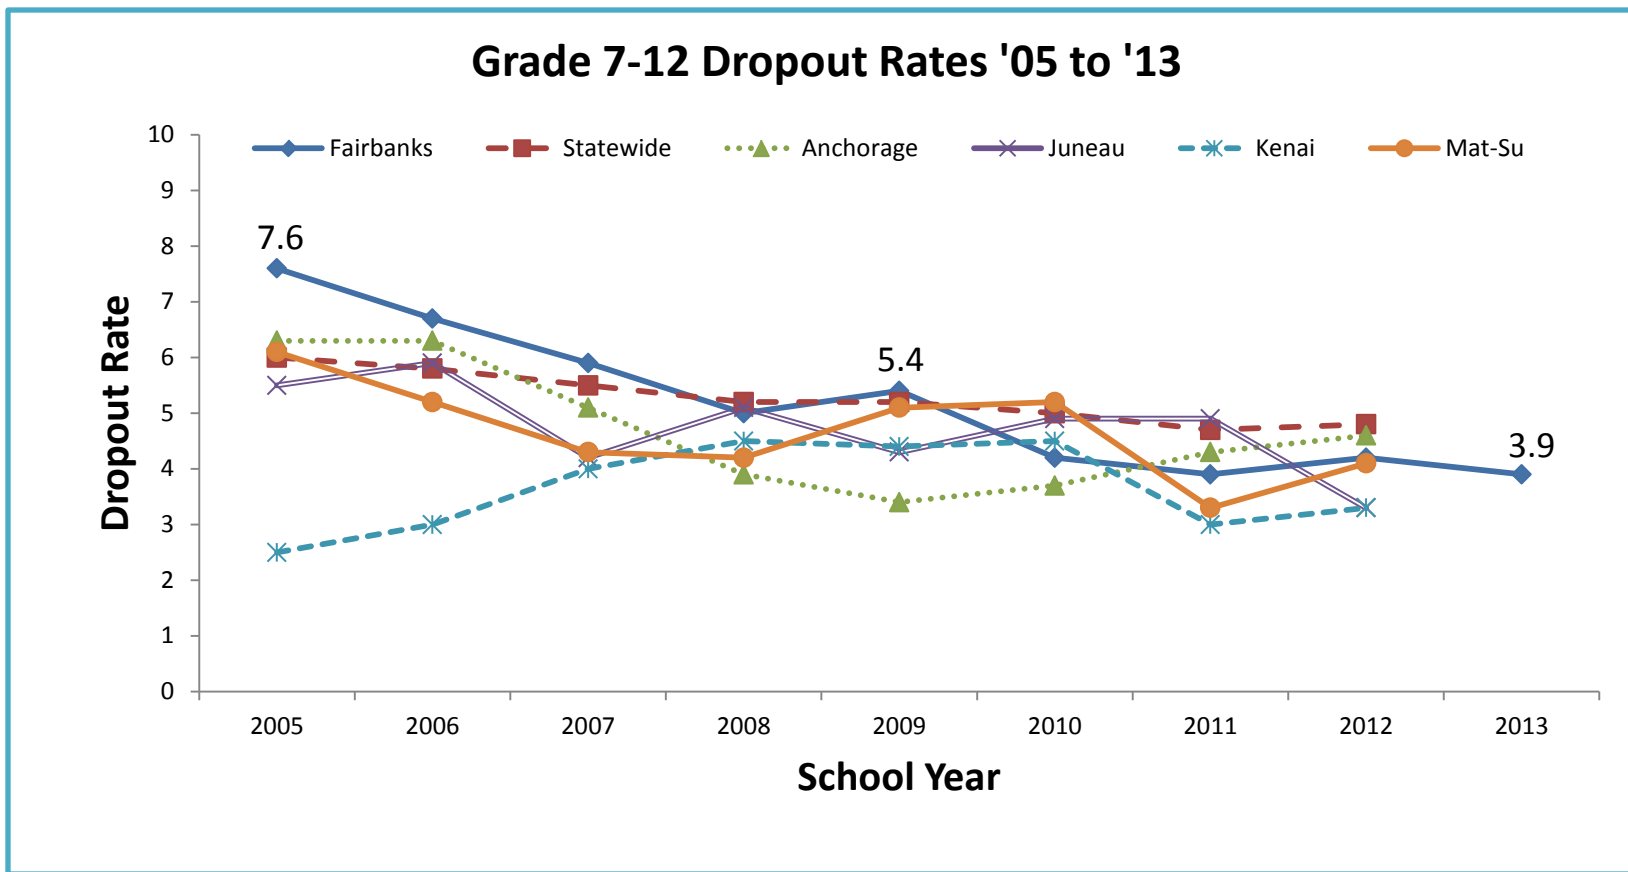

# Fairbanks North Star Borough School District Dropout/Graduation Rate Dashboard

- Dropout Rates have decreased by almost 50% over the past 9 years
- Graduation Rates have increased over time
- District results are now more competitive with state results

# Fairbanks North Star Borough School District Dropout/Graduation Rate Dashboard

- Dropout rates have slightly decreased for statewide and the big 4
- Similarly, graduation rates have slightly increased
- District results are now more competitive with big 4 results

- Dropout rates have slightly decreased for most of the big 4 districts
- District results are now more competitive with other districts in the big 4