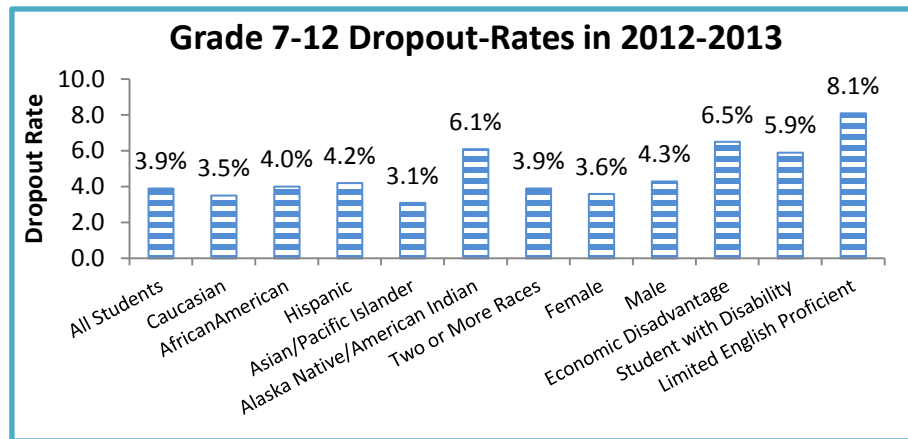

# Fairbanks North Star Borough School District Dropout/Graduation Rate Dashboard

- Dropout Rates have decreased by almost 50% over the past 9 years
- Graduation Rates have increased over time
- District results are now more competitive with state results

# Fairbanks North Star Borough School District Dropout/Graduation Rate Dashboard

- Dropout rates have slightly decreased for statewide and the big 4
- Similarly, graduation rates have slightly increased
- District results are now more competitive with big 4 results