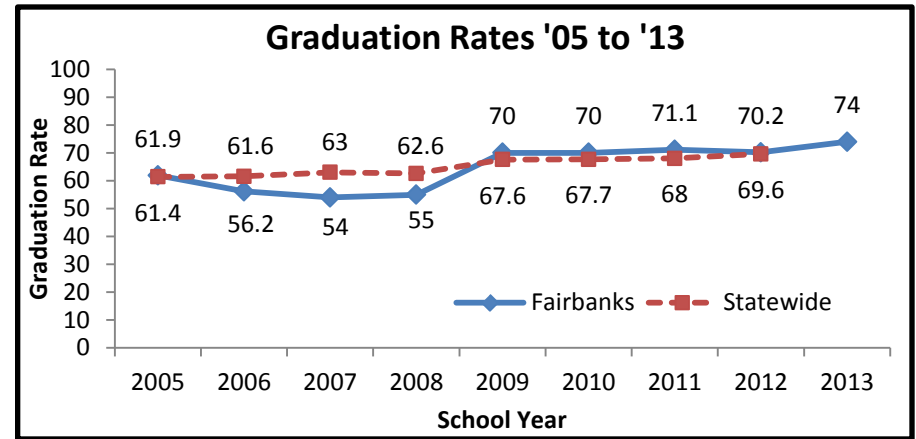

# Fairbanks North Star Borough School District Dropout/Graduation Rate Dashboard

- Dropout Rates have decreased by almost 50% over the past 9 years
- Graduation Rates have increased over time
- District results are now more competitive with state results

# Fairbanks North Star Borough School District Dropout/Graduation Rate Dashboard

- Dropout rates have slightly decreased for statewide and the big 4
- Similarly, graduation rates have slightly increased
- District results are now more competitive with big 4 results

- Dropout rates have slightly decreased for most of the big 4 districts
- District results are now more competitive with other districts in the big 4