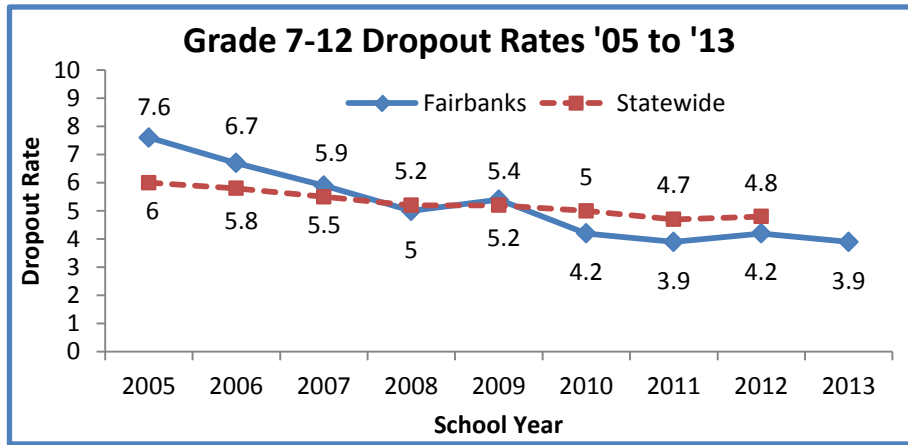

# Fairbanks North Star Borough School District Dropout/Graduation Rate Dashboard

- Dropout Rates have decreased by almost 50% over the past 9 years
- Graduation Rates have increased over time
- District results are now more competitive with state results

# Fairbanks North Star Borough School District Dropout/Graduation Rate Dashboard

- Dropout rates have slightly decreased for statewide and the big 4
- Similarly, graduation rates have slightly increased
- District results are now more competitive with big 4 results