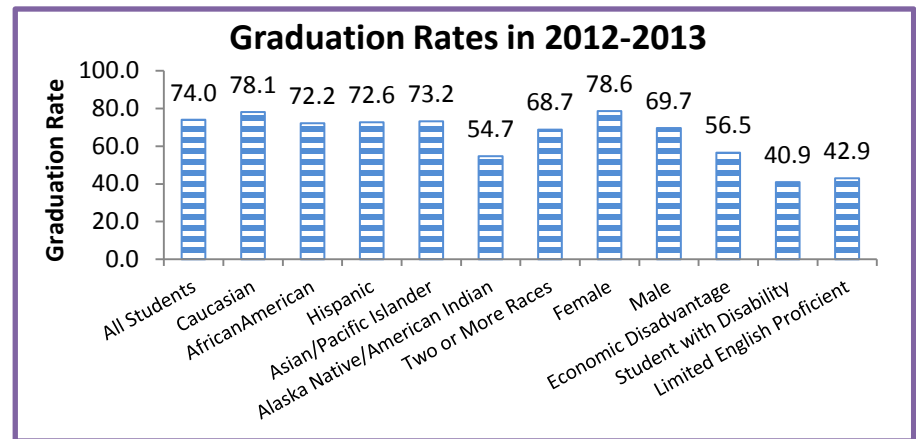

# Fairbanks North Star Borough School District Dropout/Graduation Rate Dashboard

- Dropout Rates have decreased by almost 50% over the past 9 years
- Graduation Rates have increased over time
- District results are now more competitive with state results

# Fairbanks North Star Borough School District Dropout/Graduation Rate Dashboard

- Dropout rates have slightly decreased for statewide and the big 4
- Similarly, graduation rates have slightly increased
- District results are now more competitive with big 4 results