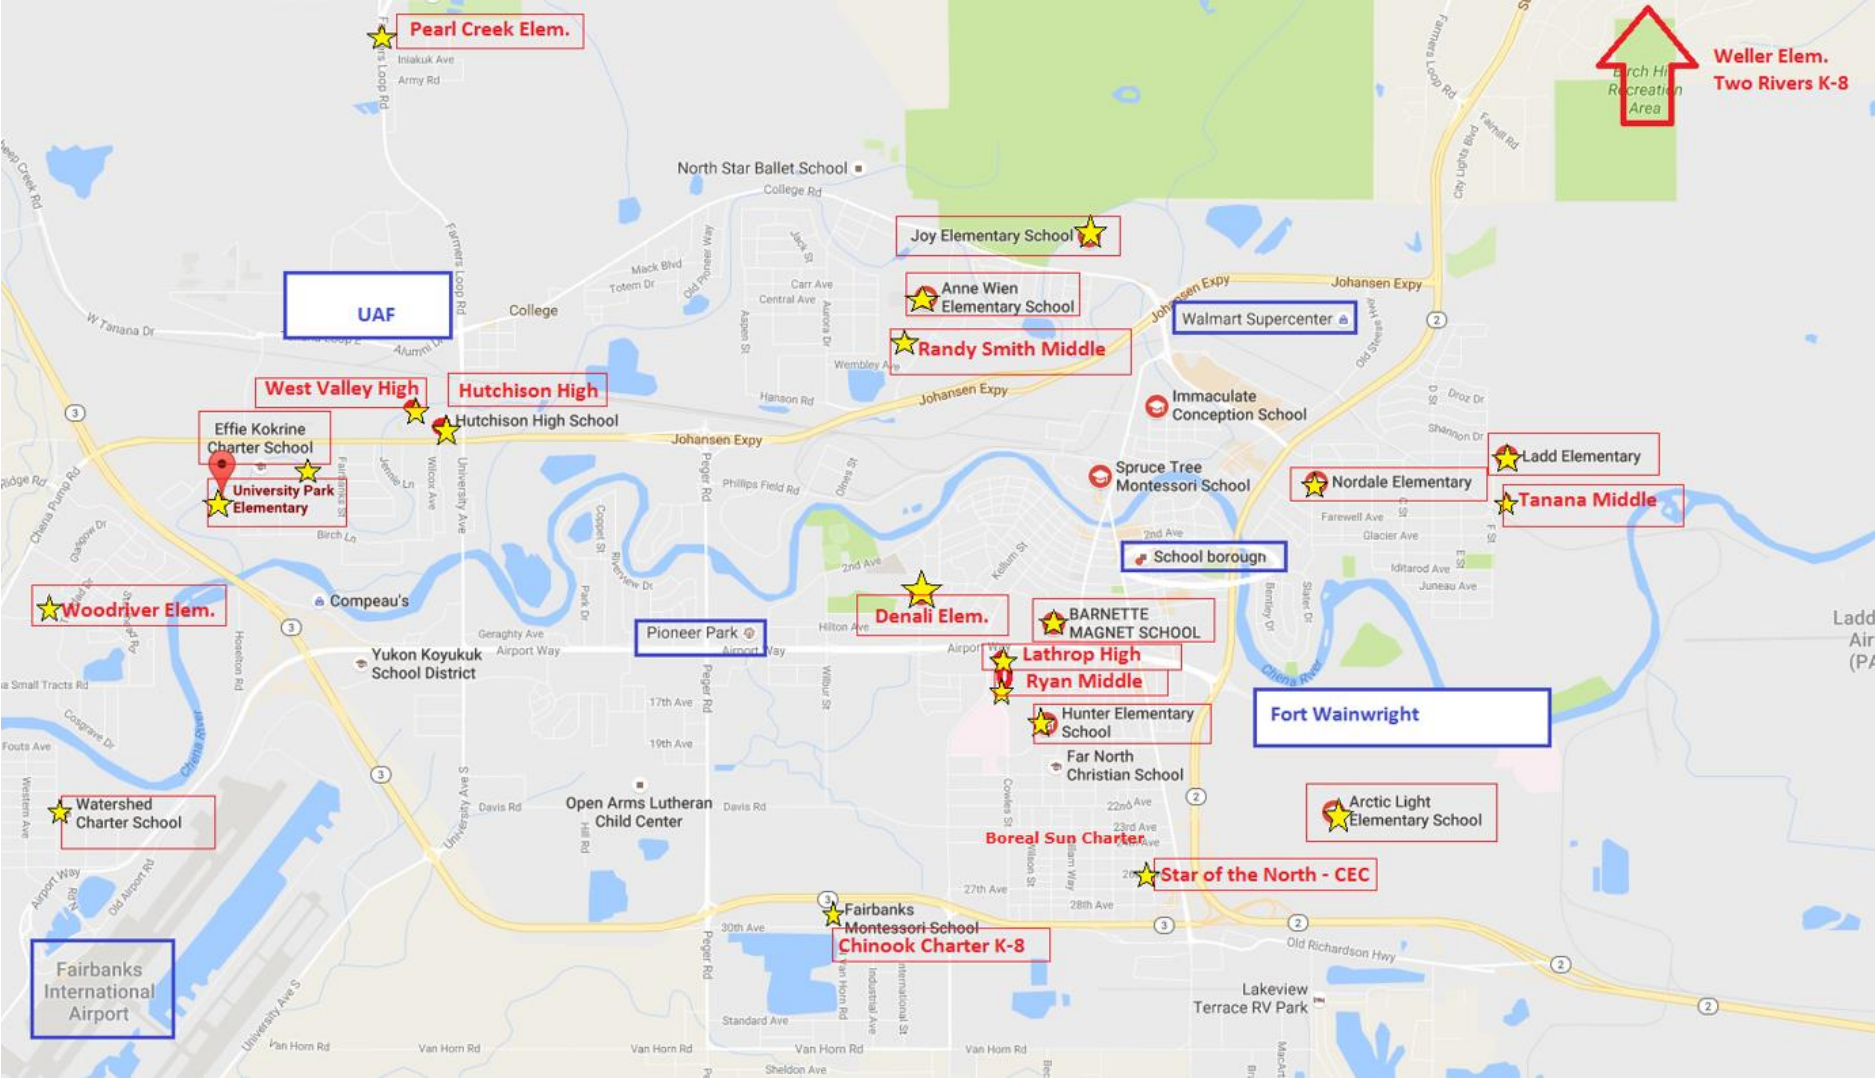

FAIRBANKS AREA SCHOOLS

NORTH POLE AREA SCHOOLS

Bridge, BASE, & ABEL Programs

513 12th Avenue, Fairbanks, AK 99701