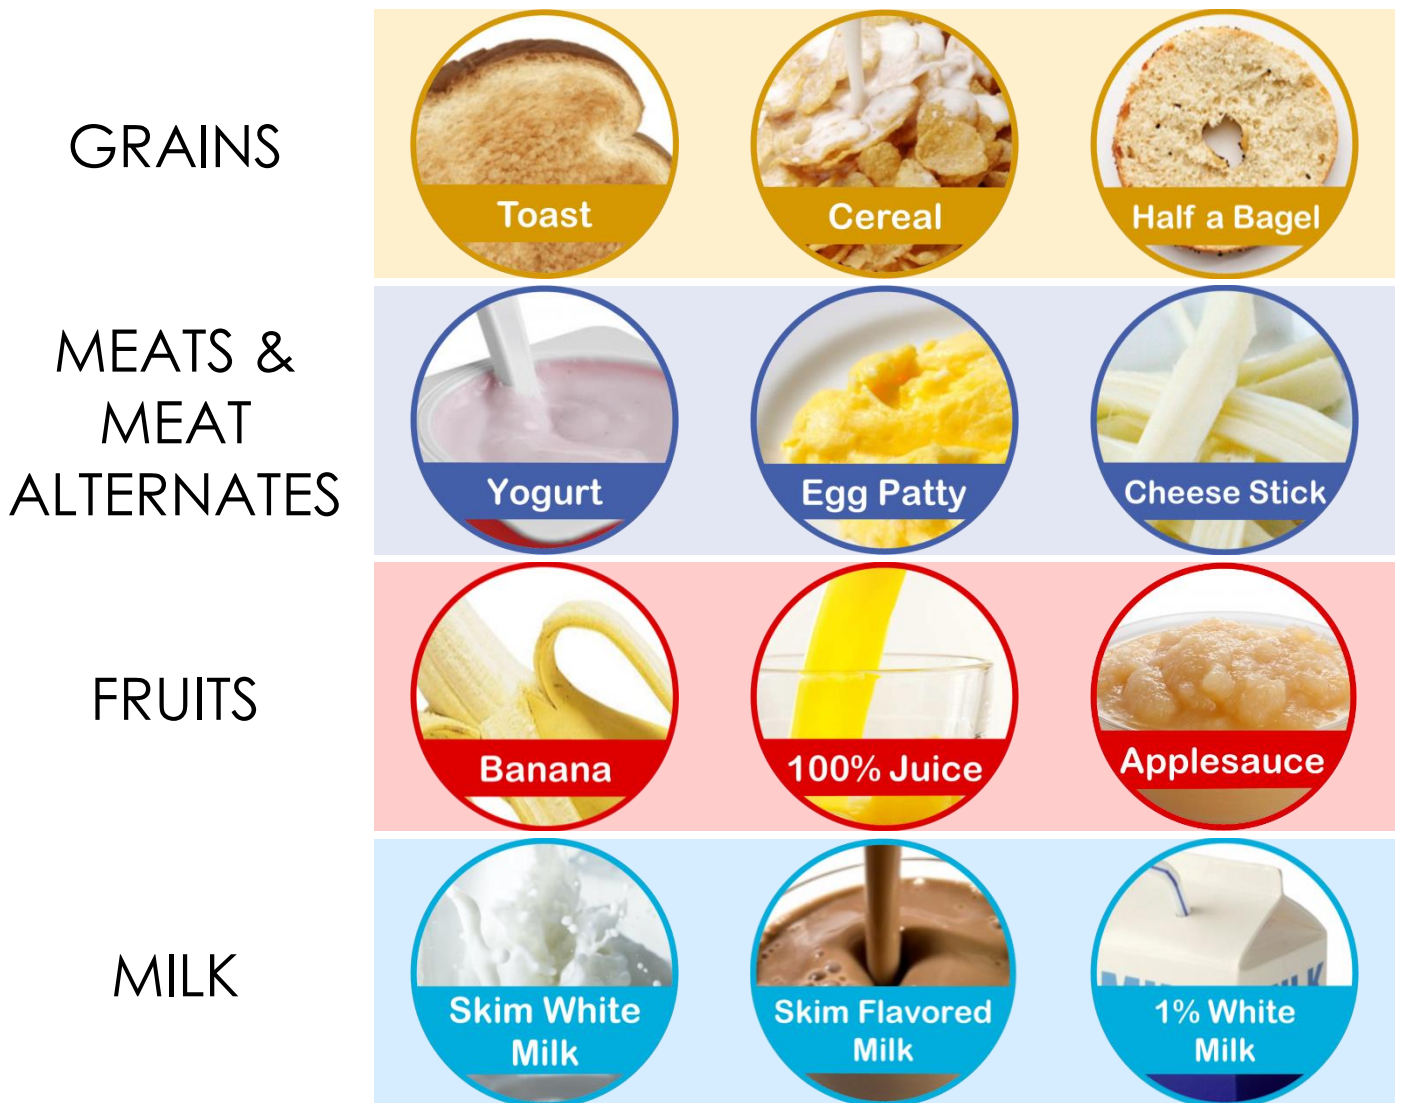

BREAKFAST

A full student breakfast may include a combination of the following:

To receive the student meal price, please choose a fruit and at least 2 other breakfast items.