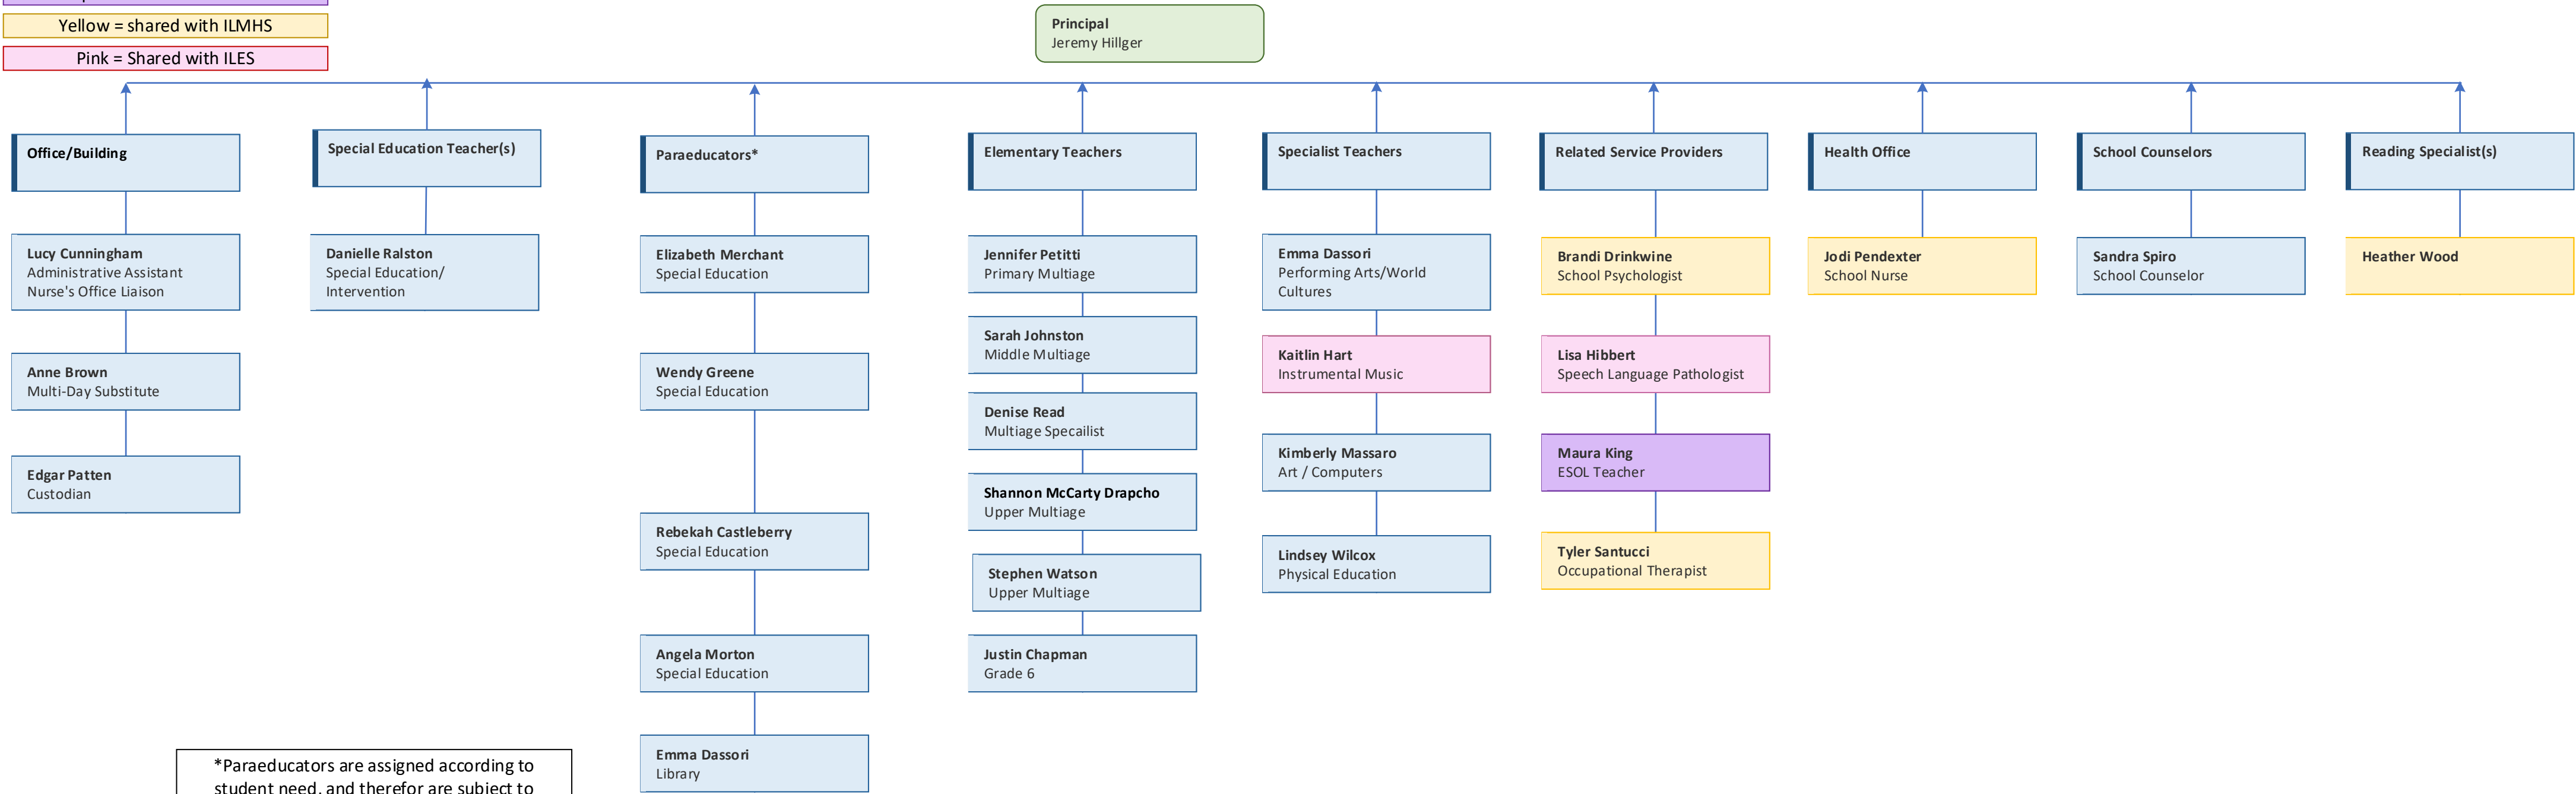

Sandwich Central School Organizational Chart

- Green = SCS Administrator
- Blue = SCS only
- Purple = Shared with District
- Yellow = shared with ILMHS
- Pink = Shared with ILES

*Paraeducators are assigned according to student need, and therefor are subject to change, as directed by the Principal.