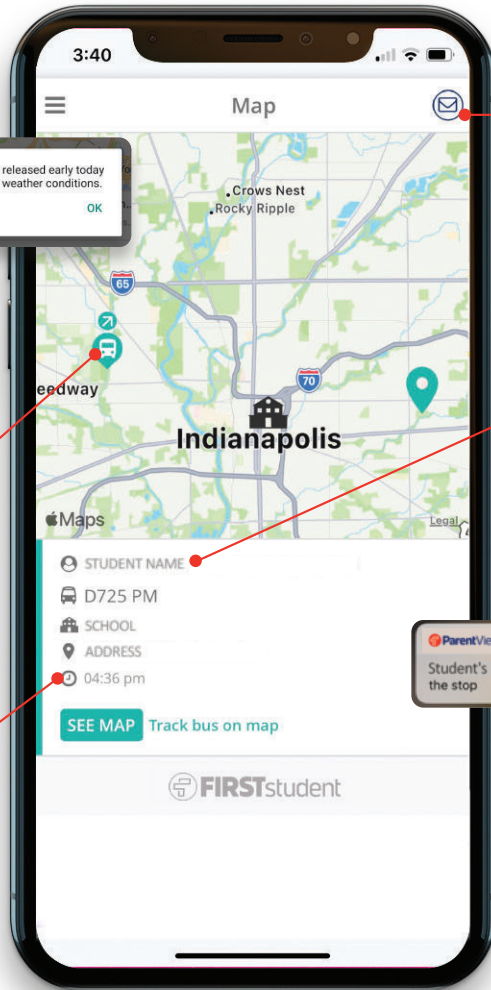

Introducing a new way to track your child's bus

GET MESSAGES FROM YOUR DISTRICT OR DEPOT

From delays to important schedule changes. Stay in the know!

Schools will be released early today due to extreme weather conditions.
OK

PARENT SUPPORT
Dedicated support at your fingertips.

KNOW WHERE THE BUS IS

Check bus progression with GPS tracking.

MULTIPLE KIDS - ONE APP

Easily track all of your students at one time.

ARRIVAL/DEPARTURE CONFIRMATION

Know when the bus arrives at your child's school and stop.

ParentView Fri 6:49 AM
Student's bus is now less than 5 minutes from the stop

PUSH NOTIFICATIONS
Get in-app alerts when the bus is getting close.