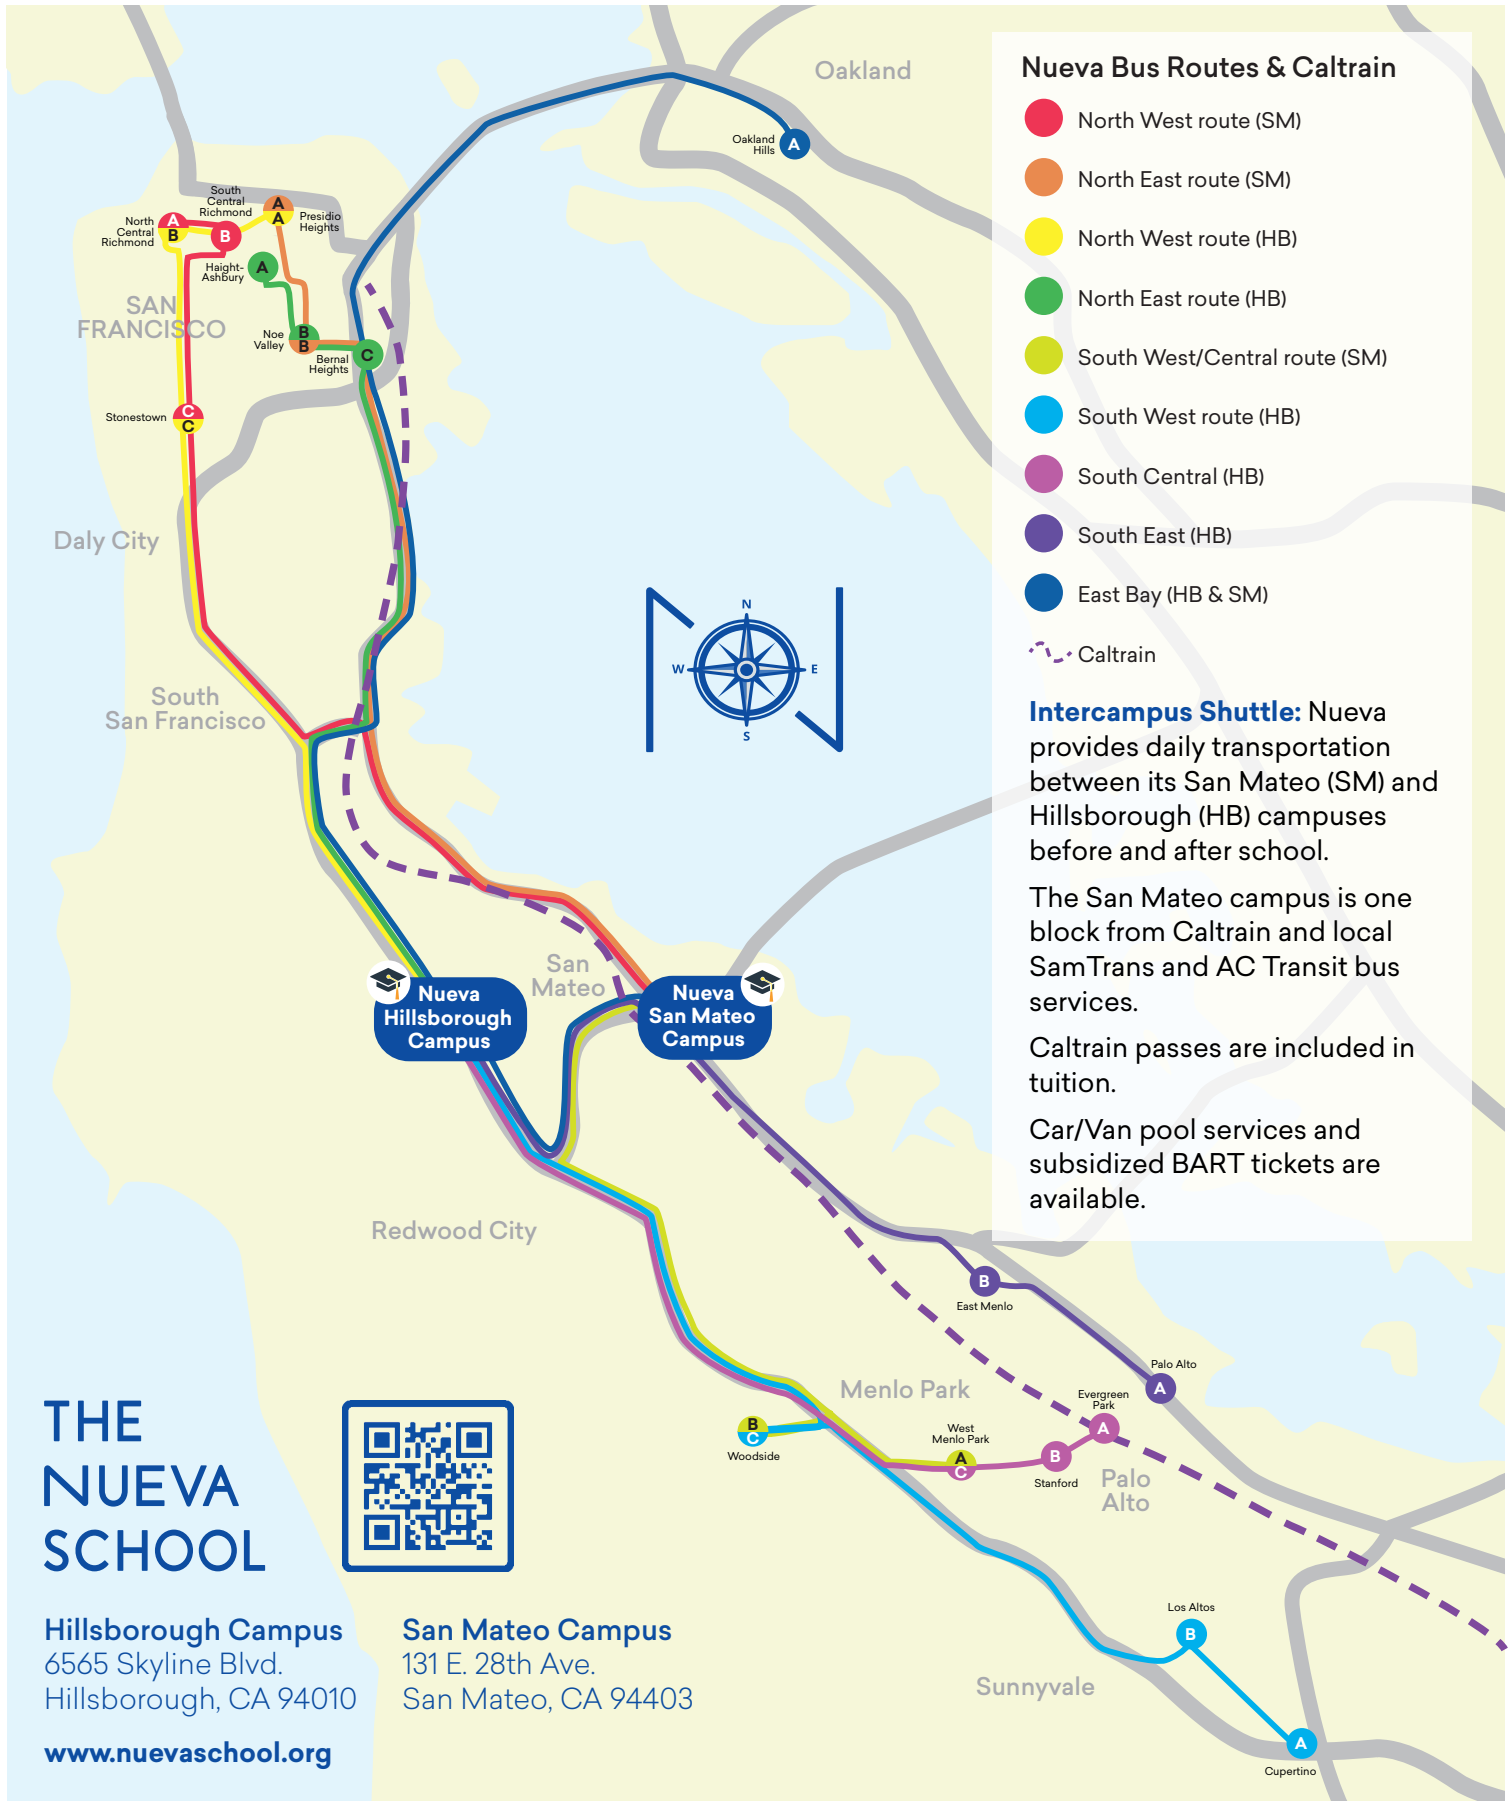

Getting to Nueva: Transportation Options

**THE
NUEVA
SCHOOL**

Hillsborough Campus
6565 Skyline Blvd.
Hillsborough, CA 94010
www.nuevaschool.org

San Mateo Campus
131 E. 28th Ave.
San Mateo, CA 94403