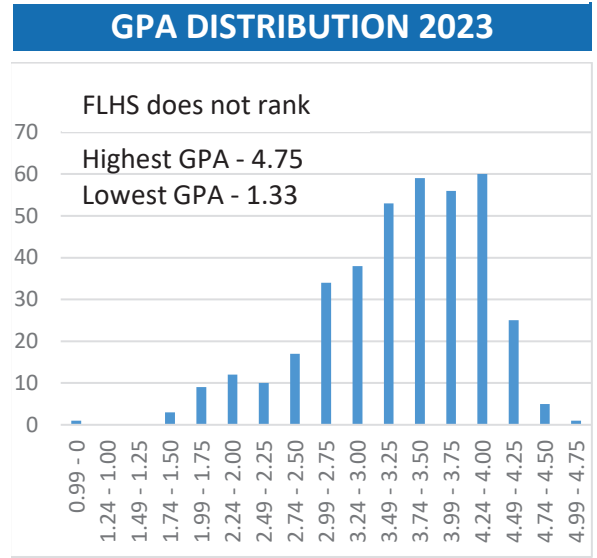

FLHS Program of Studies

*Due to the cumulative nature of the FLHS grading policy, during the 2020-2021 school year, students were offered the option to take the earned letter grade for the entire year, including distance learning, or take a "P" (pass). A "P" grade is not factored into the cumulative GPA calculation.

**In 8th grade students can take Algebra I, Geometry, French I or Spanish I for high school credit.

GRADUATION REQUIREMENTS	
Humanities	
English 4	9
Social Studies 3.5 (1 USH-.5 civics)	
Additional Humanities 1.5	
STEM	
Math 3	9
Science 3	
Additional STEM 3	
PE/Wellness	1
Health and Safety	1
World Language	1
Fine Arts/Vocational	.5
Electives	2.5
Mastery Based Diploma Assessment	1
Minimum Credits to Graduate	25