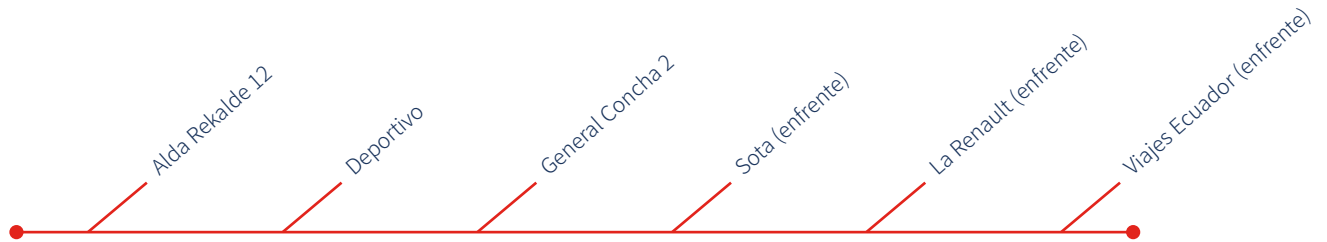

School Routes

Rutas escolares

Annual Fee | Cuota anual

1.230 €

Bilbao Green | Bilbao Verde

*The stops of Opencor and Alameda Rekalde 11, will be in front, that is, Deportivo and Alda Rekalde12 | Las paradas de Opencor y Alameda Rekalde 11, serán enfrente, es decir, Deportivo y Alda Rekalde12.

*We can only guarantee the time of the first stop, remaining hours depends on the traffic | Solo podemos garantizar la hora de la primera parada, el resto de horas dependerán del tráfico.