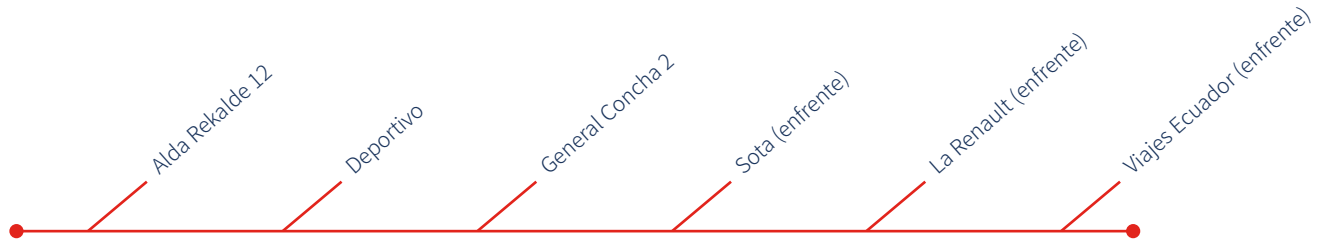

School Routes

Rutas escolares

Annual Fee | Cuota anual

1.230 €

Bilbao Green | Bilbao Verde

*The stops of Opencor and Alameda Rekalde 11, will be in front, that is, Deportivo and Alda Rekalde12 | Las paradas de Opencor y Alameda Rekalde 11, serán enfrente, es decir, Deportivo y Alda Rekalde12.

*We can only guarantee the time of the first stop, remaining hours depends on the traffic | Solo podemos garantizar la hora de la primera parada, el resto de horas dependerán del tráfico.