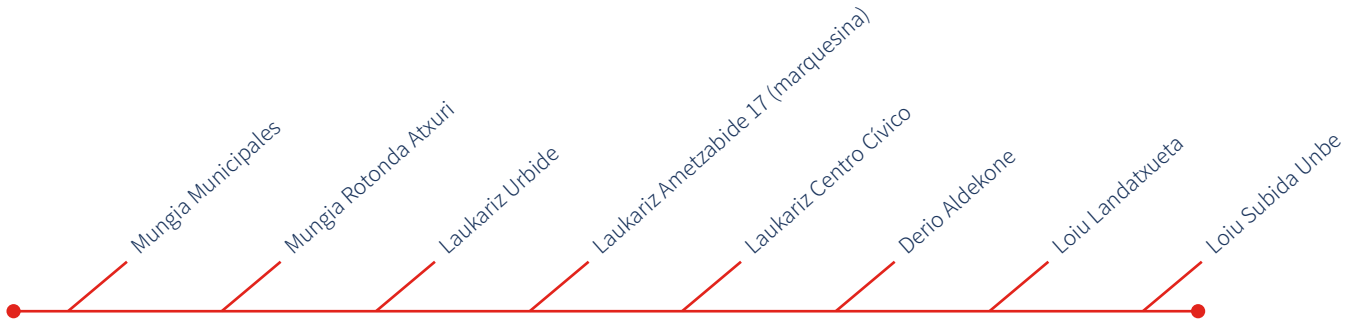

School Routes

Rutas escolares

Annual Fee | Cuota anual
1.230 €

Mungia Orange | Mungia Naranja

*We can only guarantee the time of the first stop, remaining hours depends on the traffic | Solo podemos garantizar la hora de la primera parada, el resto de horas dependerán del tráfico.